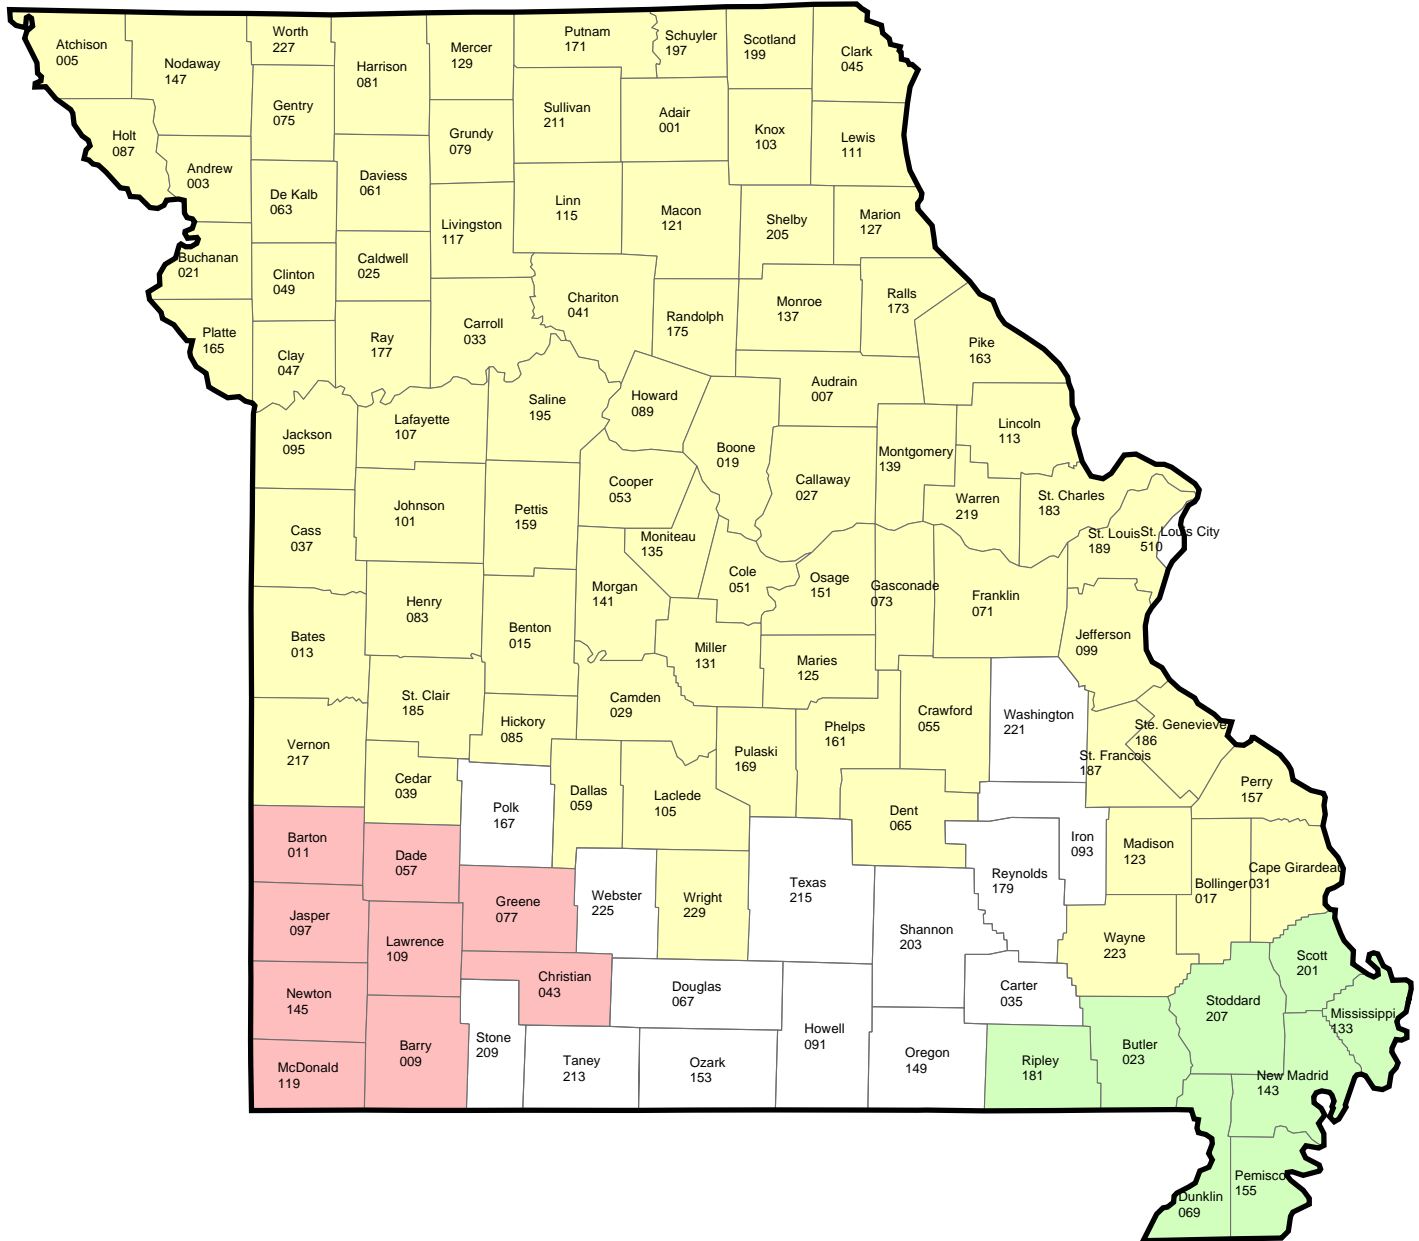

MISSOURI

Final Planting Dates

Corn - 2005 Crop Year

USDA / Risk Management Agency
 Topeka Regional Office
 Telephone: (785) 266-0248
 November 15, 2004

Available on our web site at http://www.rma.usda.gov/aboutrma/fields/ks_rso/final_planting_dates/2005/