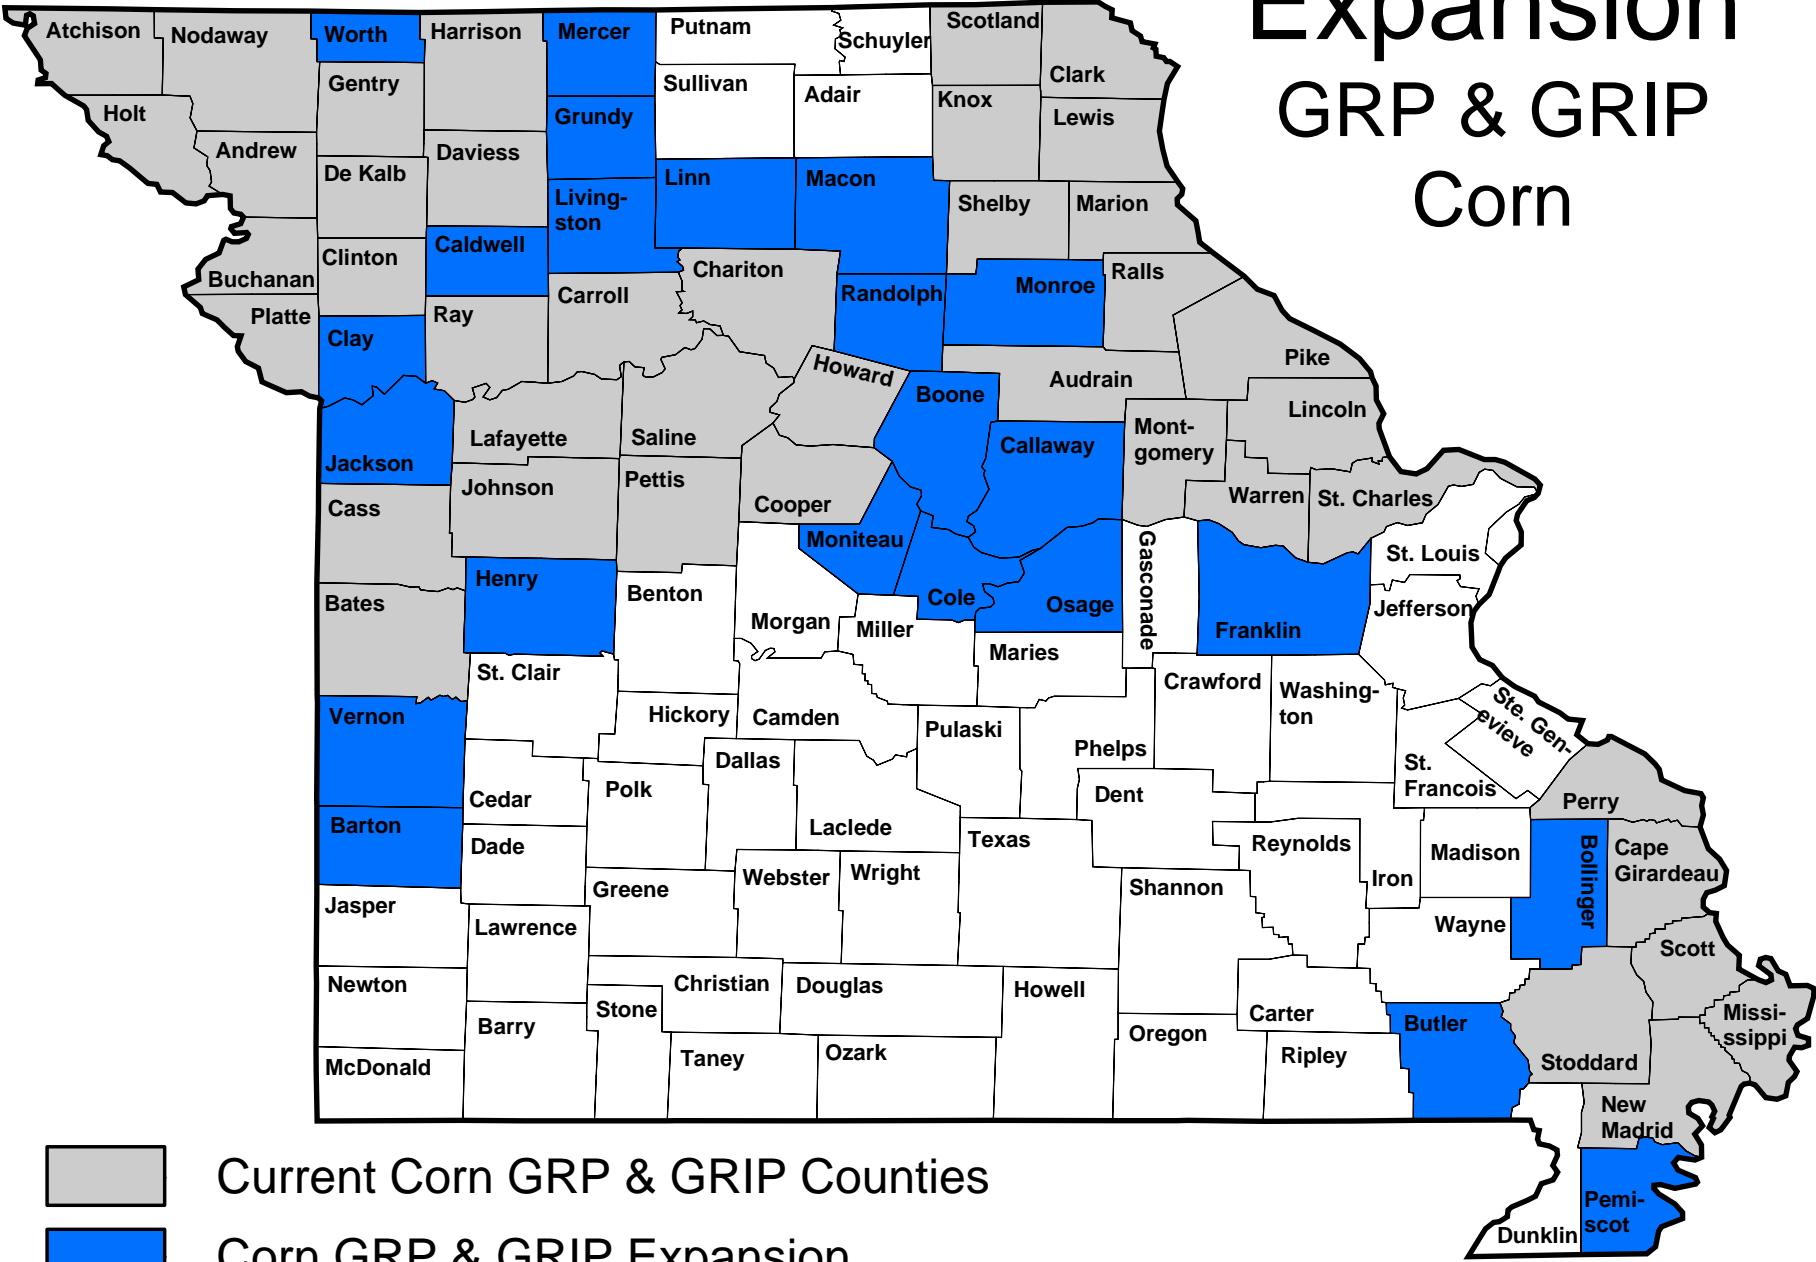

Expansion GRP & GRIP Corn