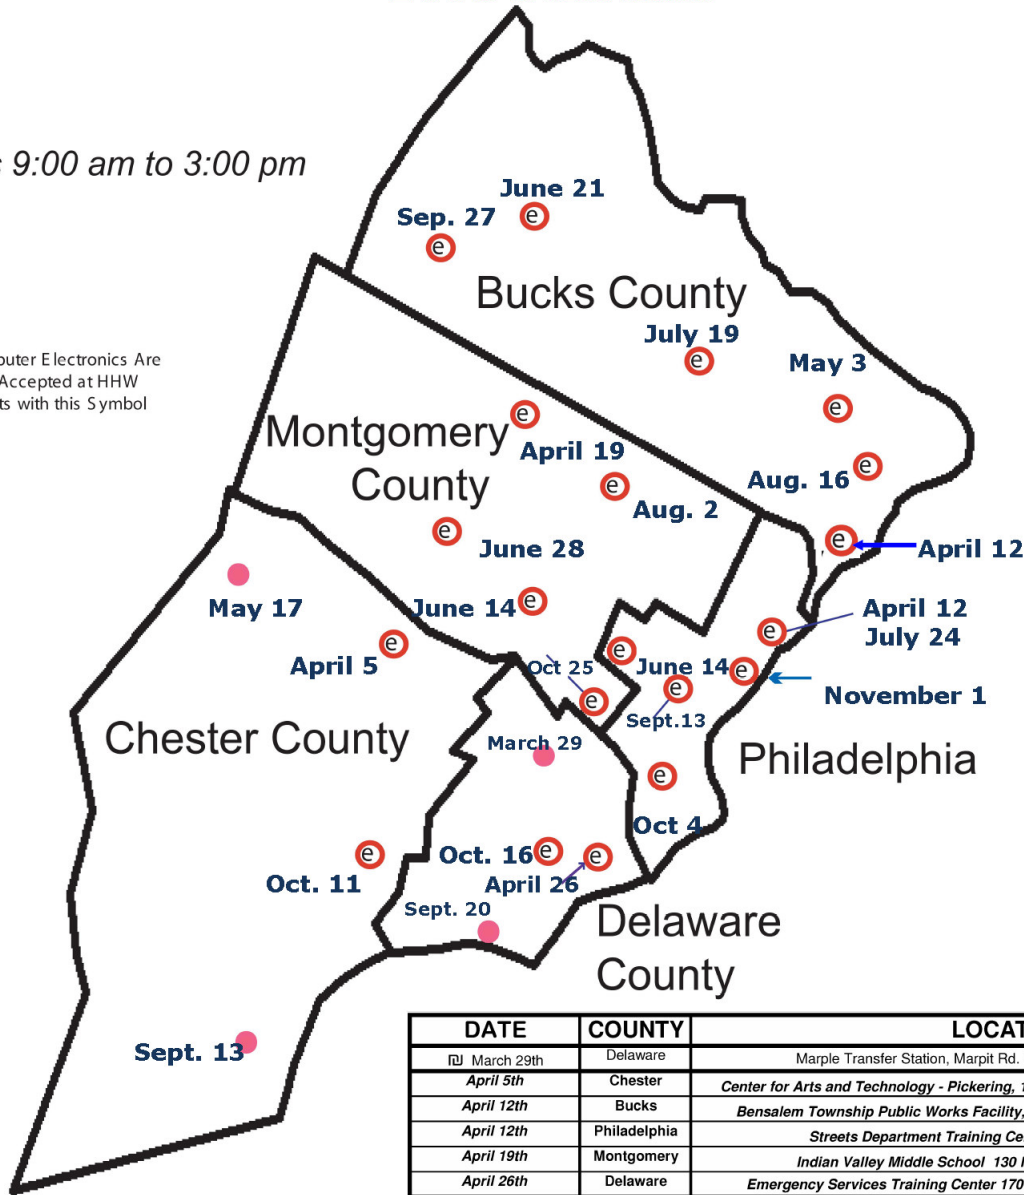

Regional Southeastern Pennsylvania Household Hazardous Waste Drop-off Program 2008 Schedule

All Events 9:00 am to 3:00 pm

 Computer Electronics Are Also Accepted at HHW Events with this Symbol

Additional Information