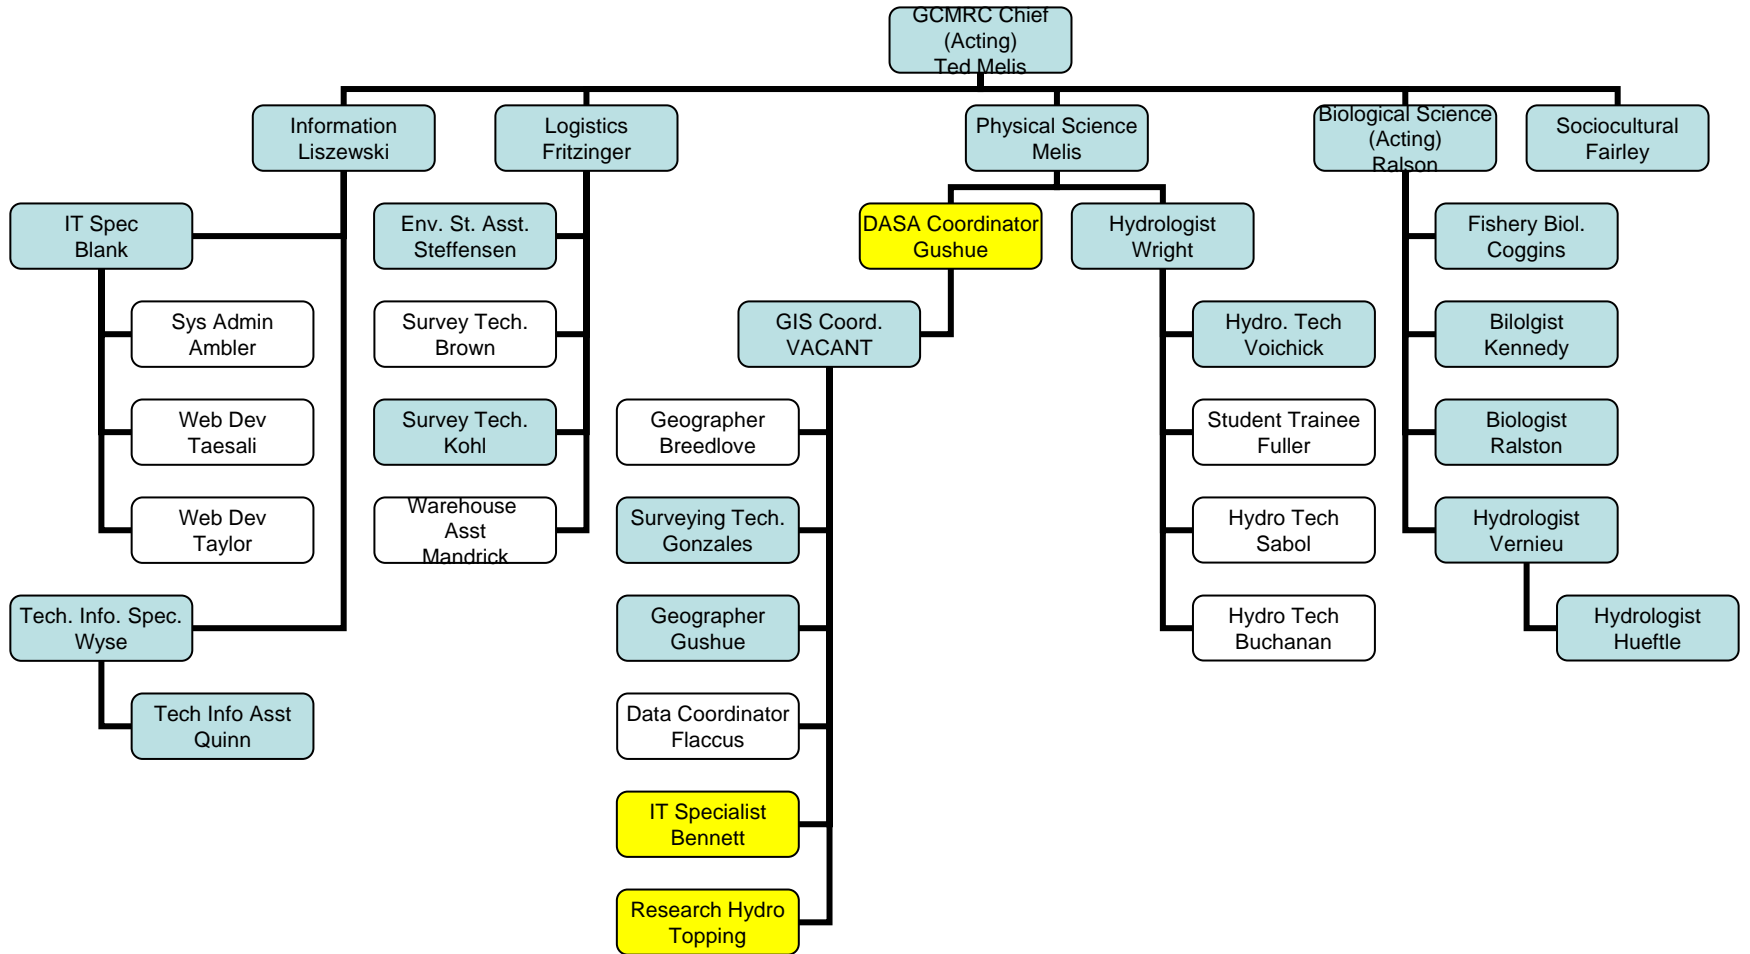

U.S. GEOLOGICAL SURVEY – WESTERN REGION/BIOLOGICAL RESOURCES DISCIPLINE
 SOUTHWEST BIOLOGICAL SCIENCE CENTER
 GRAND CANYON MONITORING AND RESEARCH CENTER
 ORGANIZATIONAL CHART

- Perm
- Non-Perm
- To Be Filled
- Detail

Key: Integrated Ecosystem Science Program