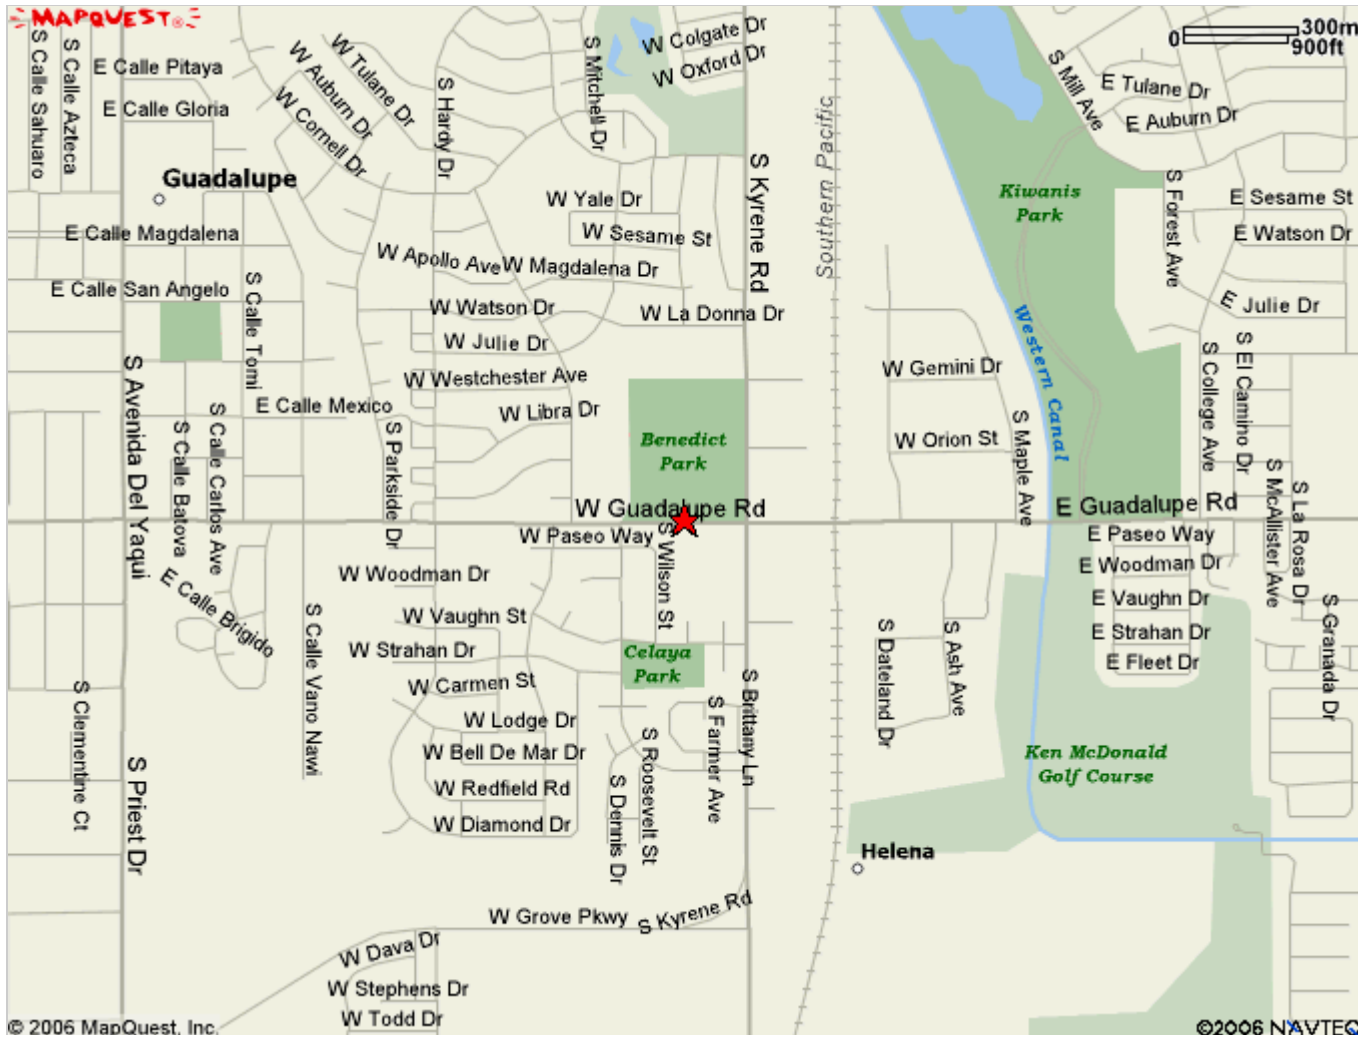

★ Benedict Park

474 W Guadalupe Rd
Tempe, AZ 85283, US

All rights reserved. Use Subject to License/Copyright

This map is informational only. No representation is made or warranty given as to its content. User assumes all risk of use. MapQuest and its suppliers assume no responsibility for any loss or delay resulting from such use.