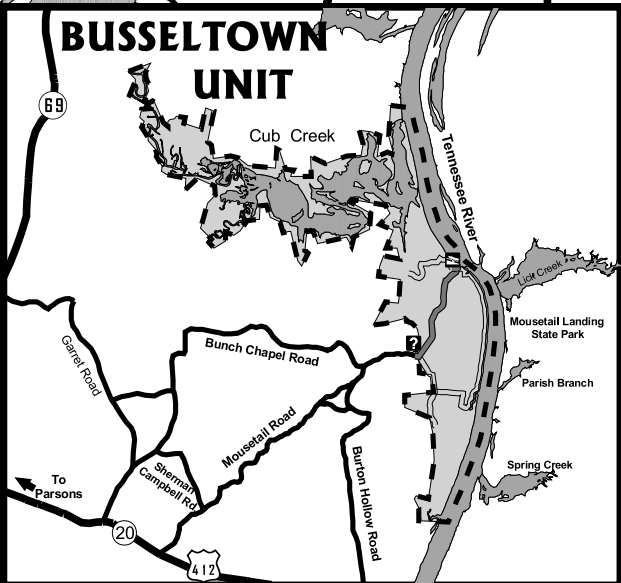

BIG SANDY UNIT

BUSSELTOWN UNIT

New Johnsonville

DUCK RIVER UNIT

RD
s Roads
ear Round
Nov. 1 - Mar. 15
dary
s
Nov. 1 - Mar. 15
ubheadquarters
Kiosk
Deck