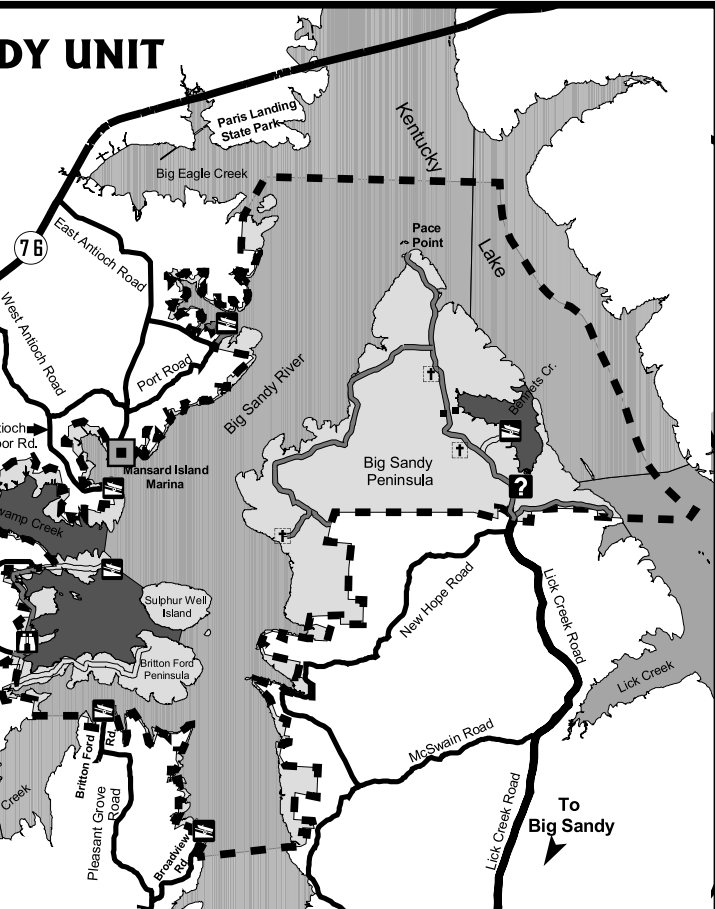

BIG SANDY UNIT

BUSSELTOWN UNIT

New Johnsonville

DUCK RIVER UNIT

RD
s Roads
ear Round
Nov. 1 - Mar. 15
dary
s
Nov. 1 - Mar. 15
ubheadquarters
Kiosk
Deck