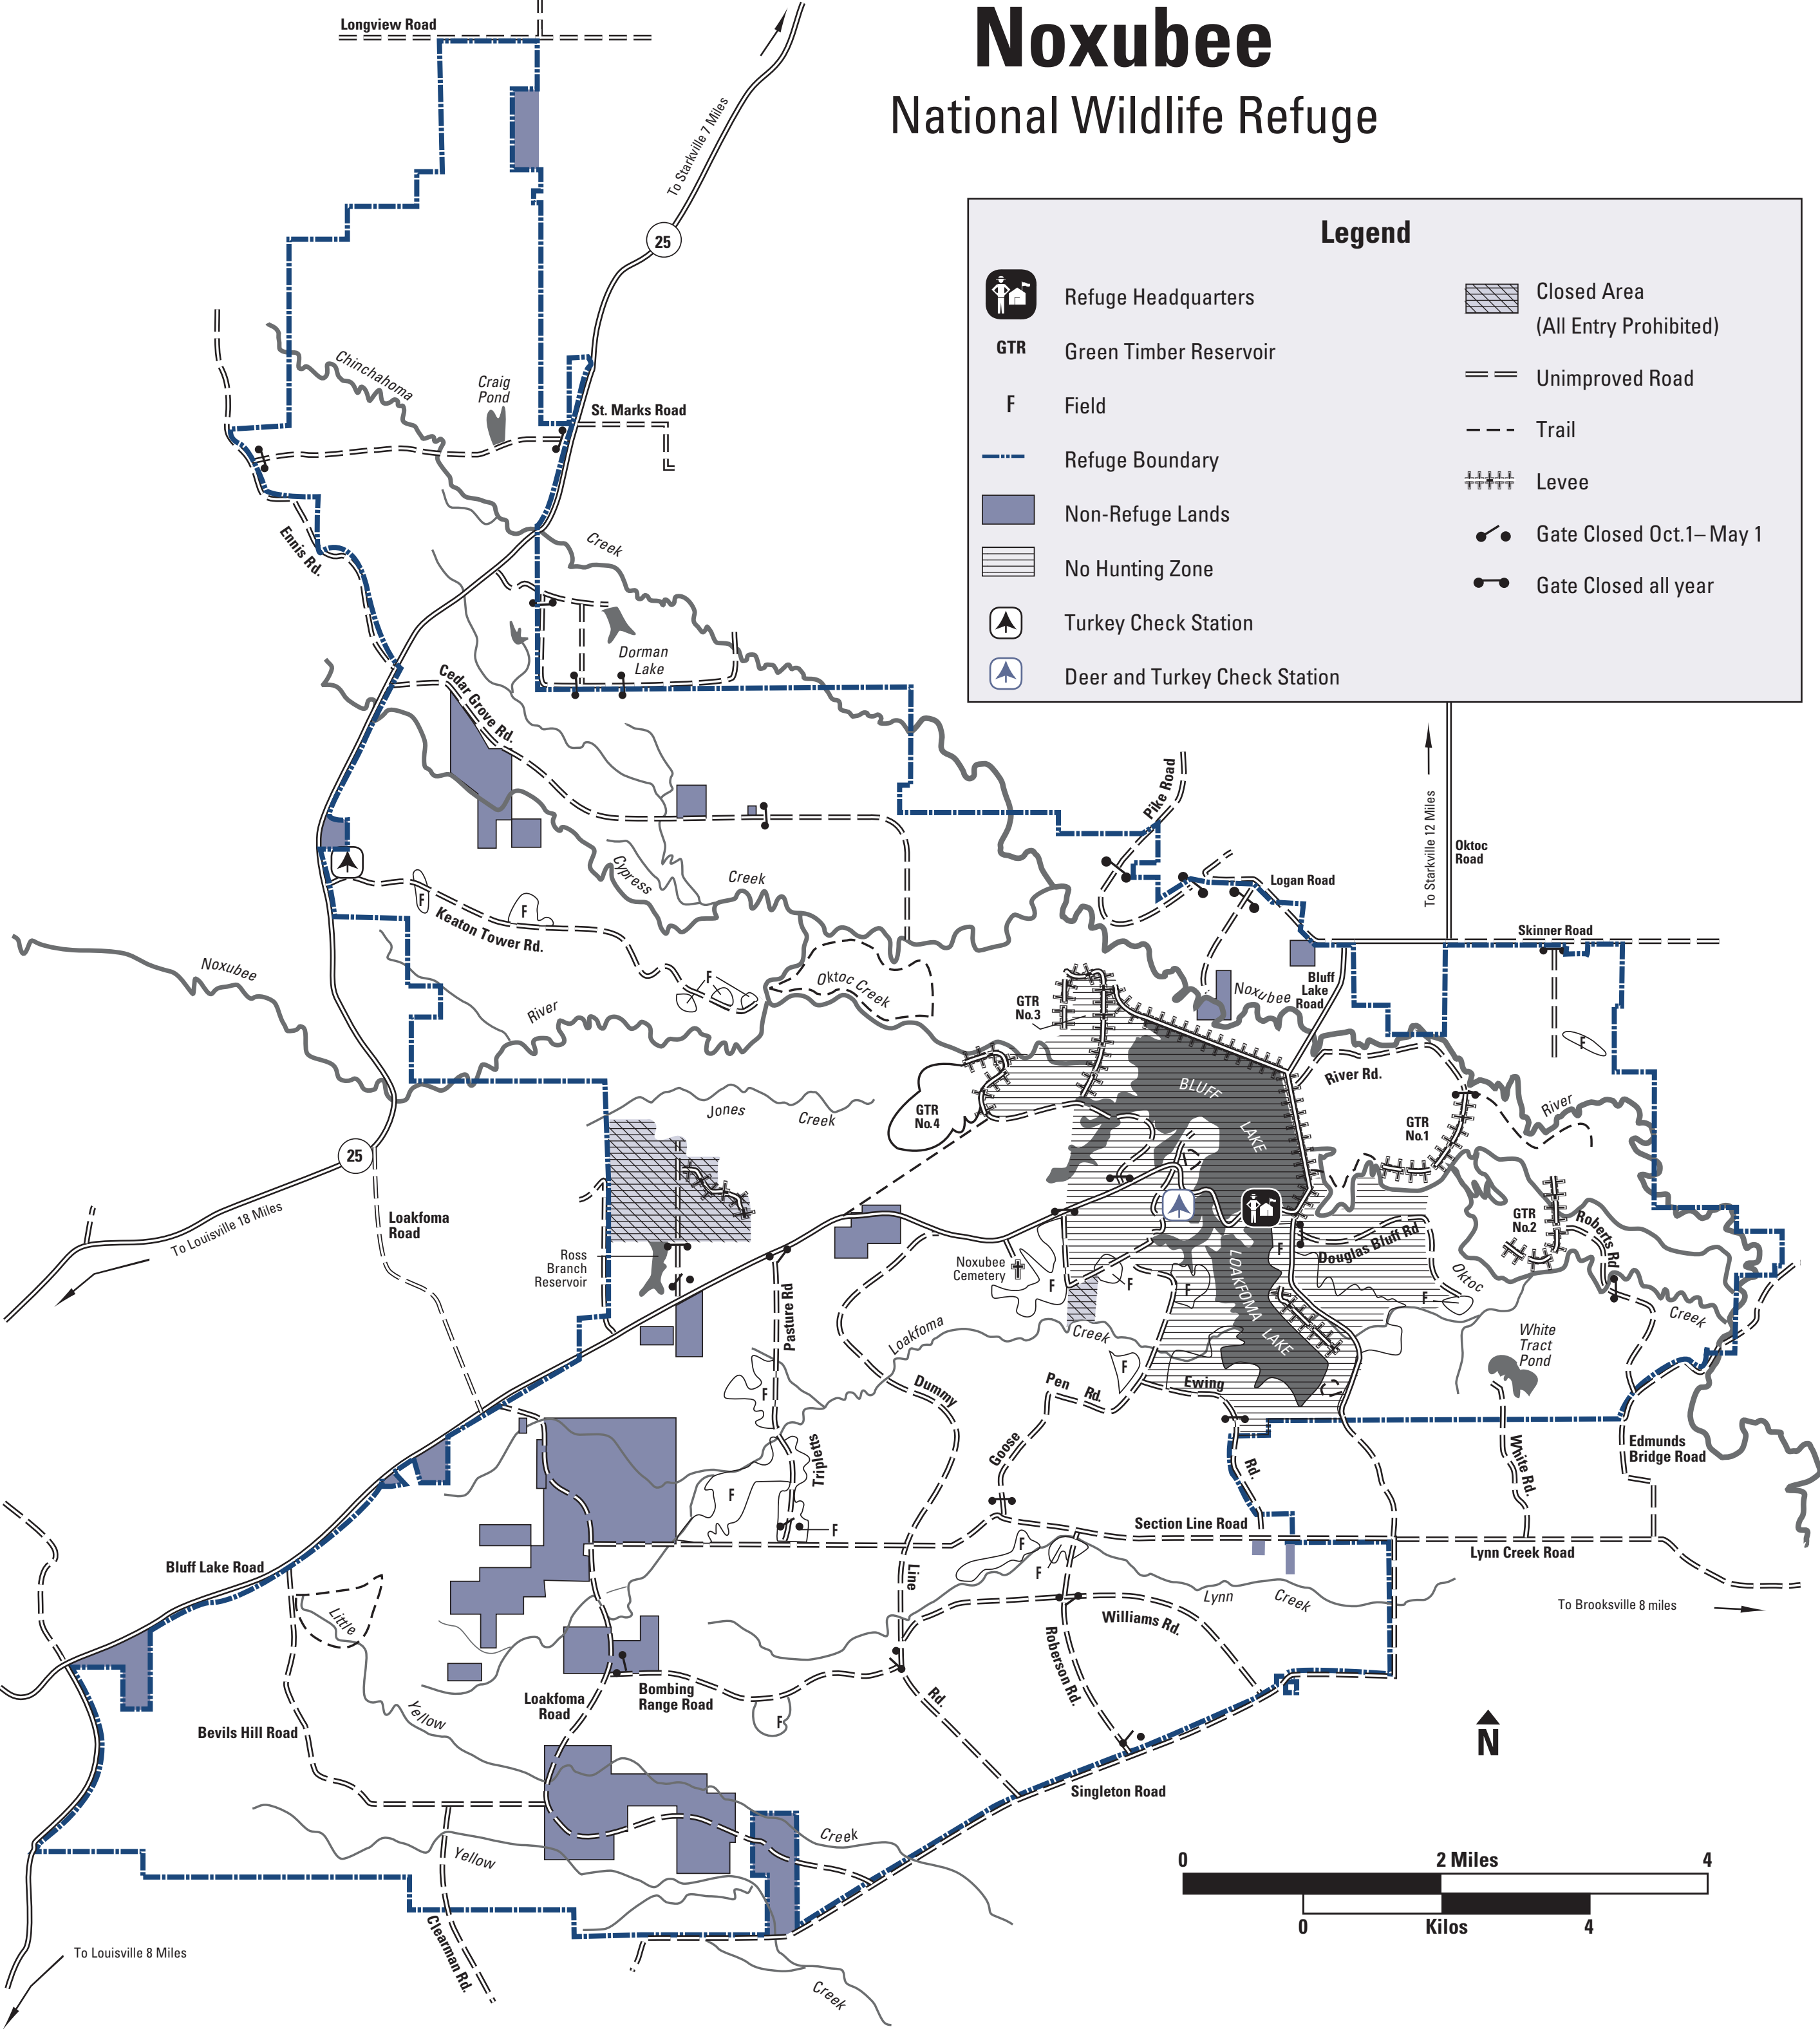

Noxubee

National Wildlife Refuge

Legend

-  Refuge Headquarters
-  GTR Green Timber Reservoir
-  F Field
-  Refuge Boundary
-  Non-Refuge Lands
-  No Hunting Zone
-  Turkey Check Station
-  Deer and Turkey Check Station
-  Closed Area (All Entry Prohibited)
-  Unimproved Road
-  Trail
-  Levee
-  Gate Closed Oct. 1–May 1
-  Gate Closed all year