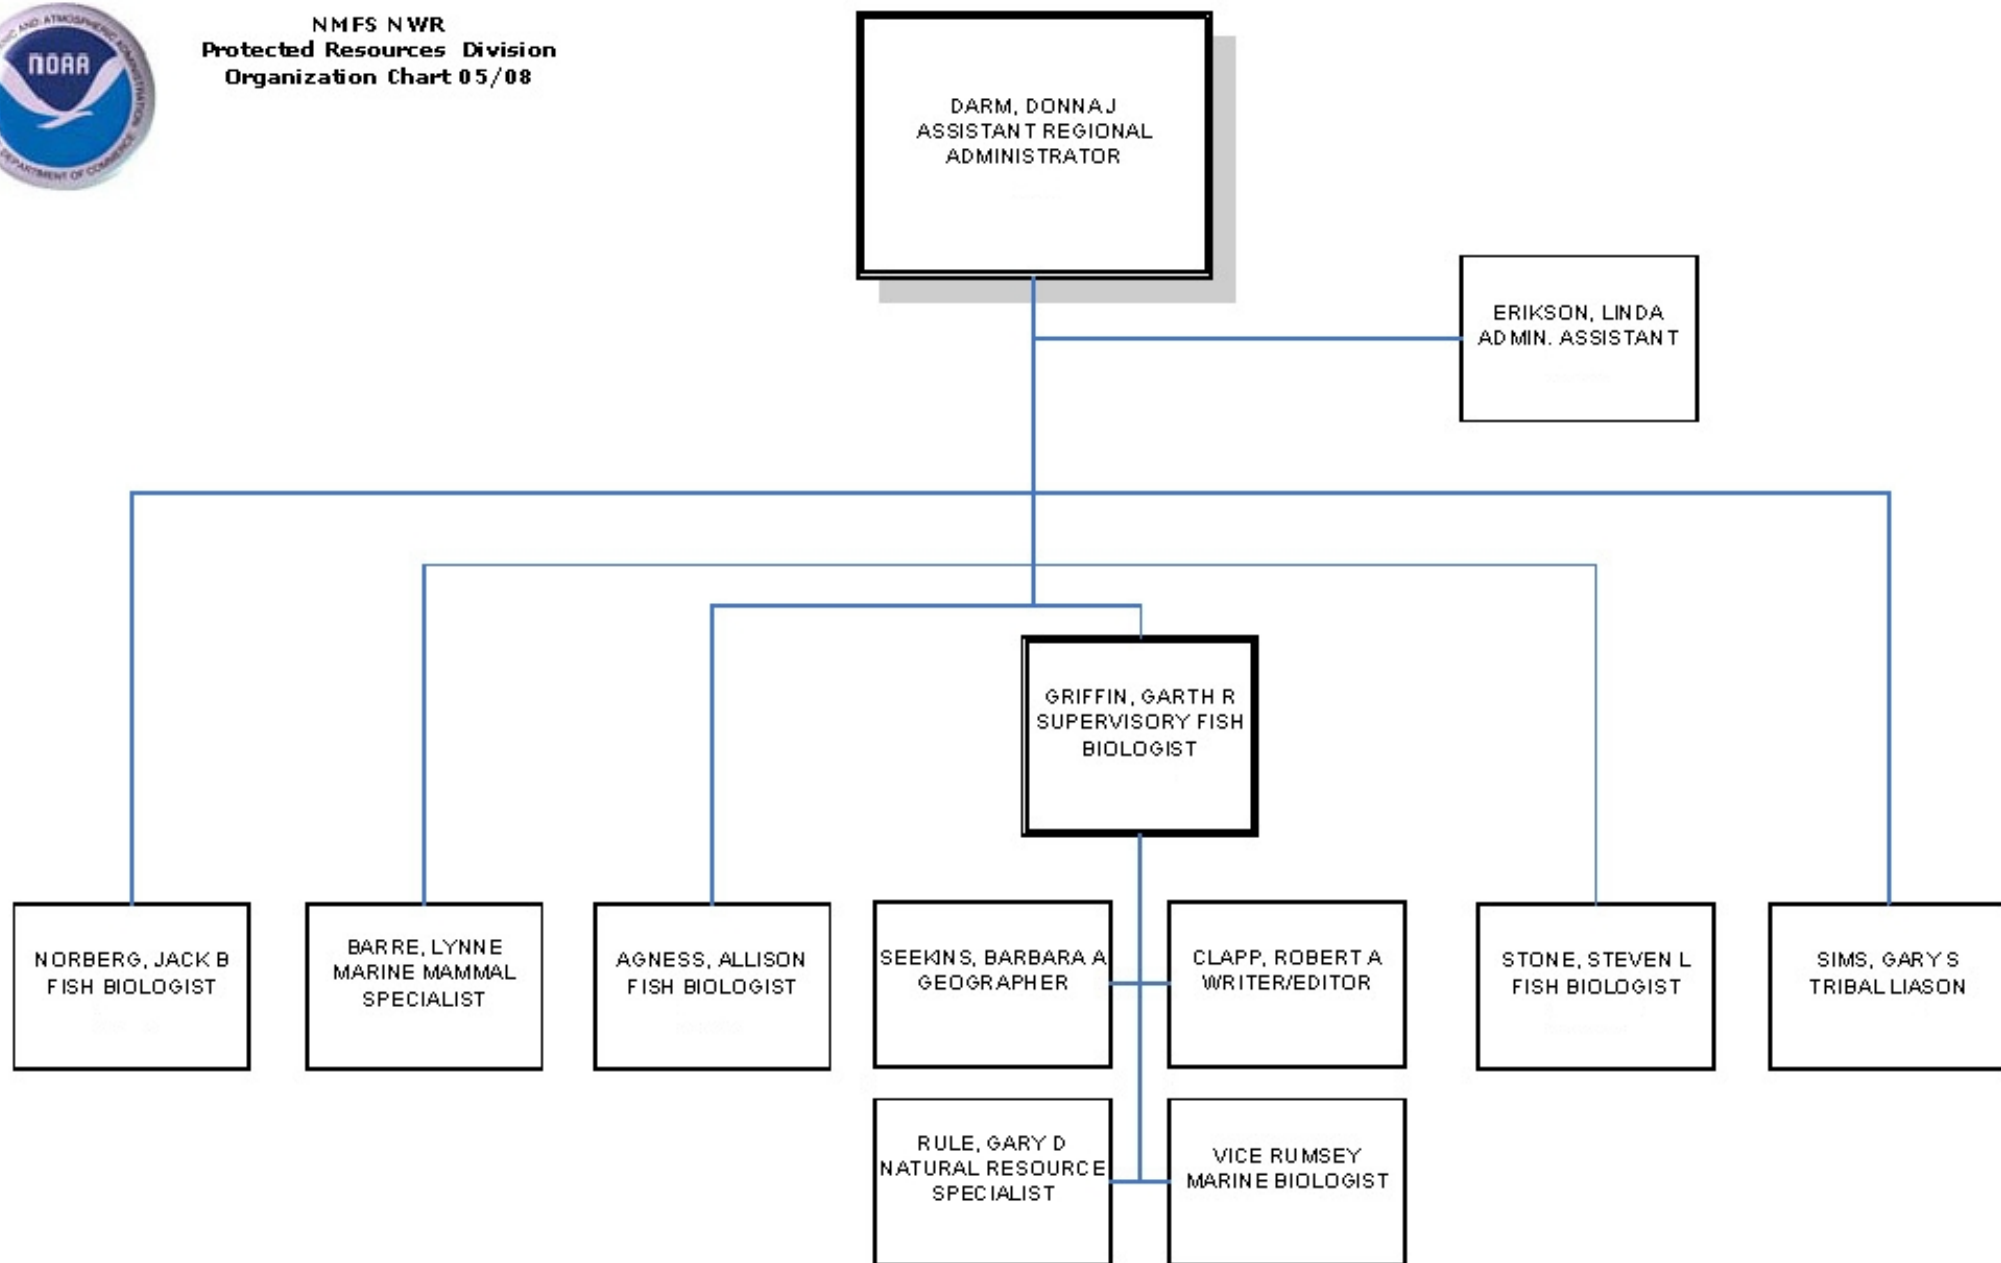

NMFS NWR
Regional Directorate
Organization Chart 05/08

NMFS NWR
Protected Resources Division
Organization Chart 05/08

NMFS NWR
Sustainable Fisheries Division
Organization Chart 05/08

LOCKHART, FRANK
ASSISTANT REGIONAL ADMINISTRATOR

TROYER, KENNETH D
WEST IDAHO BRANCH
CHIEF

BAMBRICK,
FORREST D
EASTERN WA. BRANCH
CHIEF

GUY, DAN L
SW WASHINGTON
BRANCH CHIEF

TORTORICI, CATHRYN
E
OREGON/LOWER
COLUMBIA BRANCH
CHIEF

PHIPPEN, KENNETH W
SOUTHWEST OREGON
BRANCH CHIEF