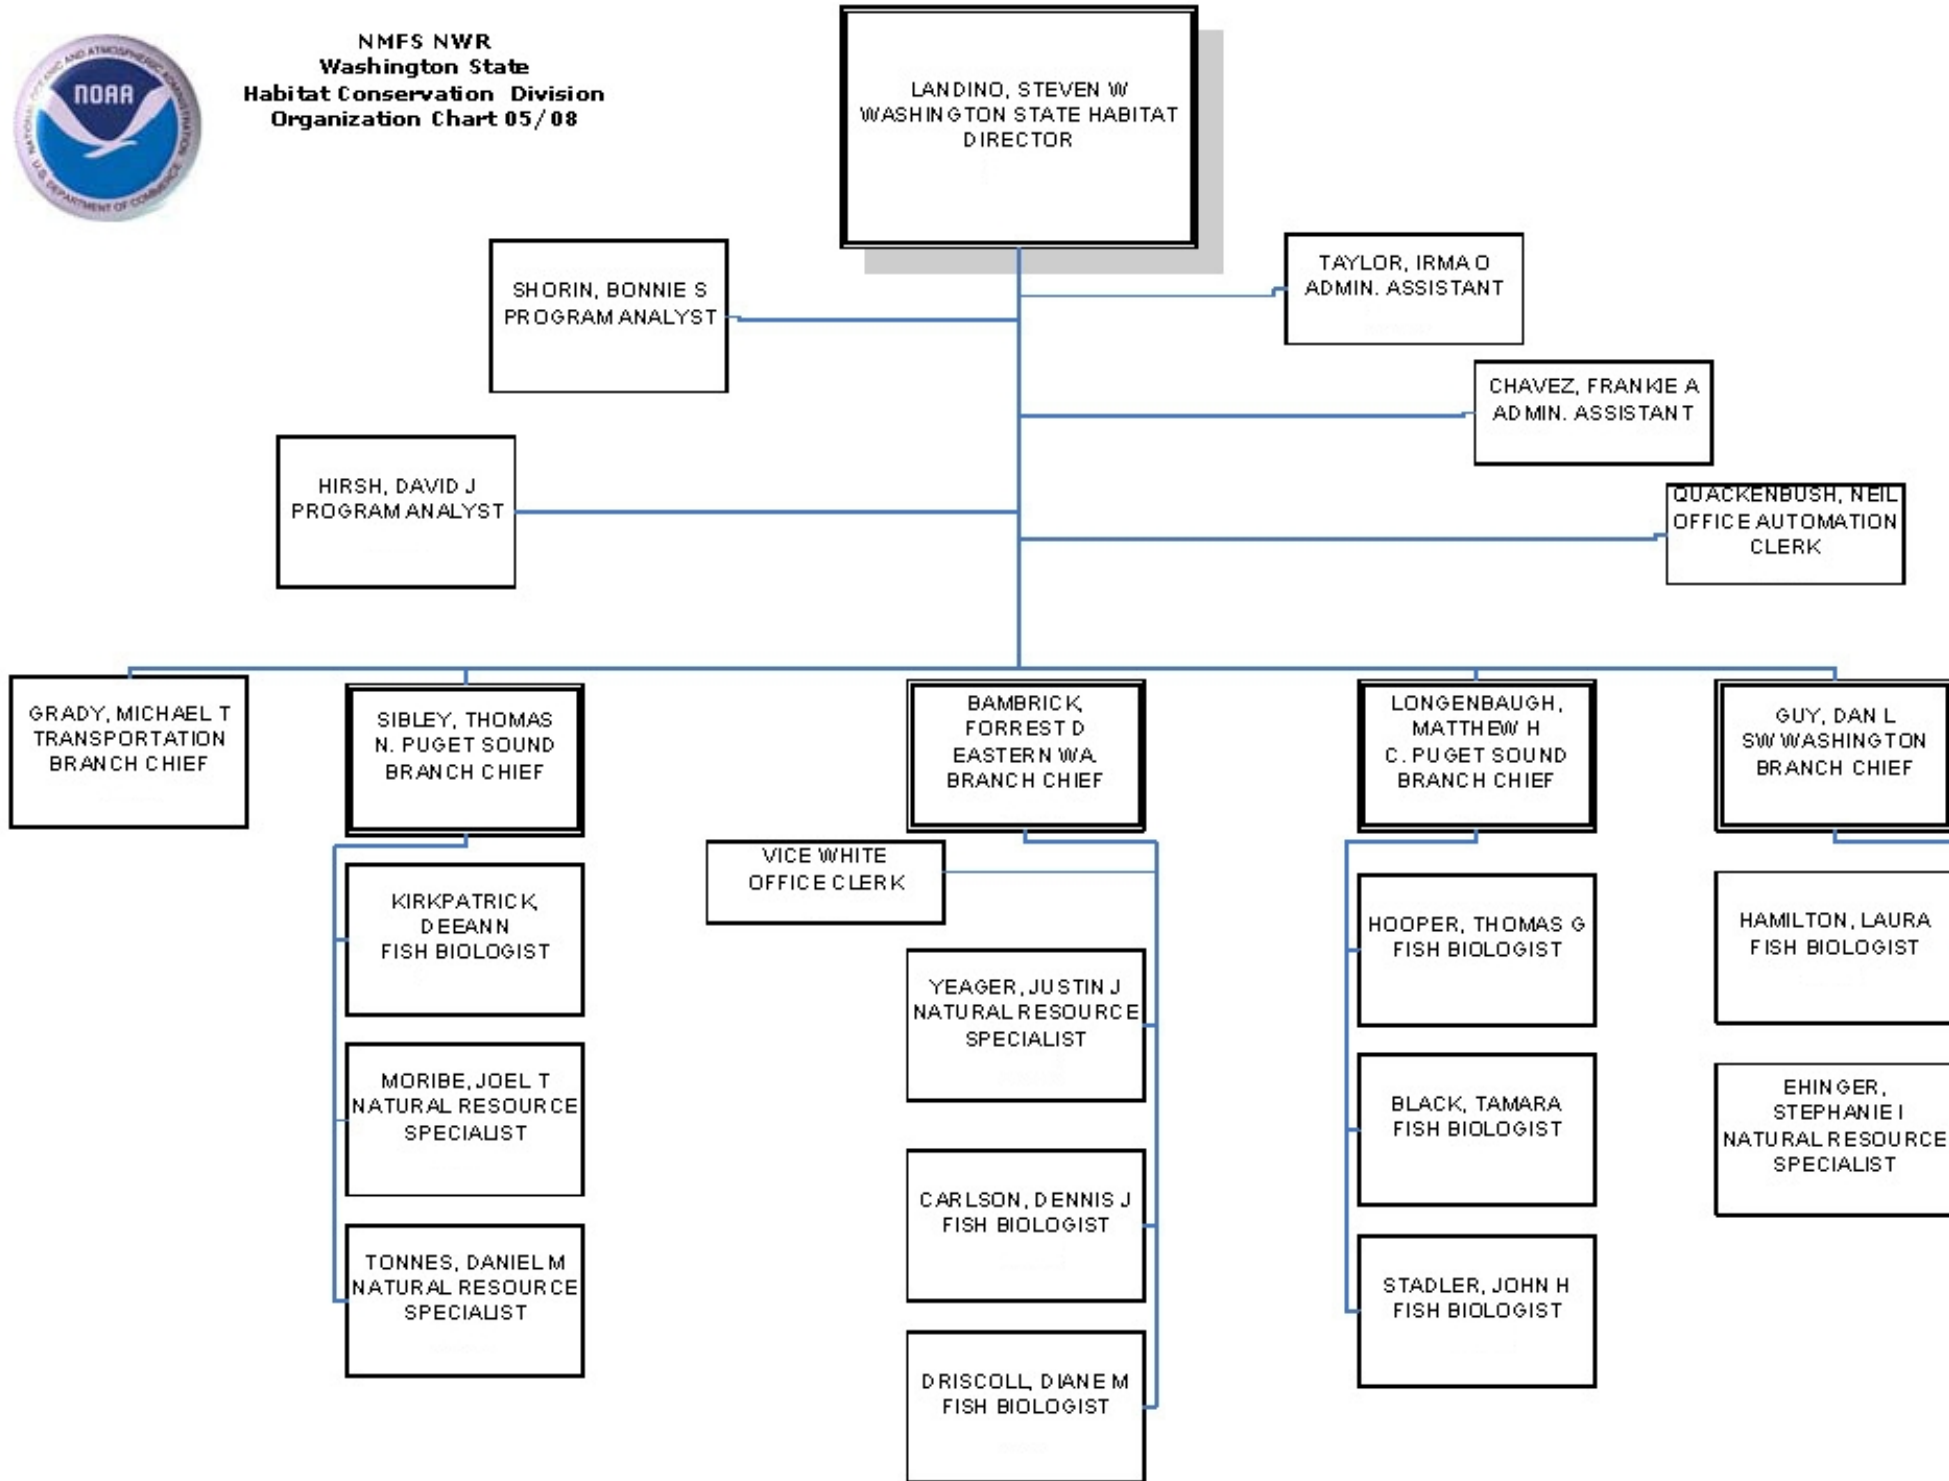

NMFS NWR
Washington State
Habitat Conservation Division
Organization Chart 05/08