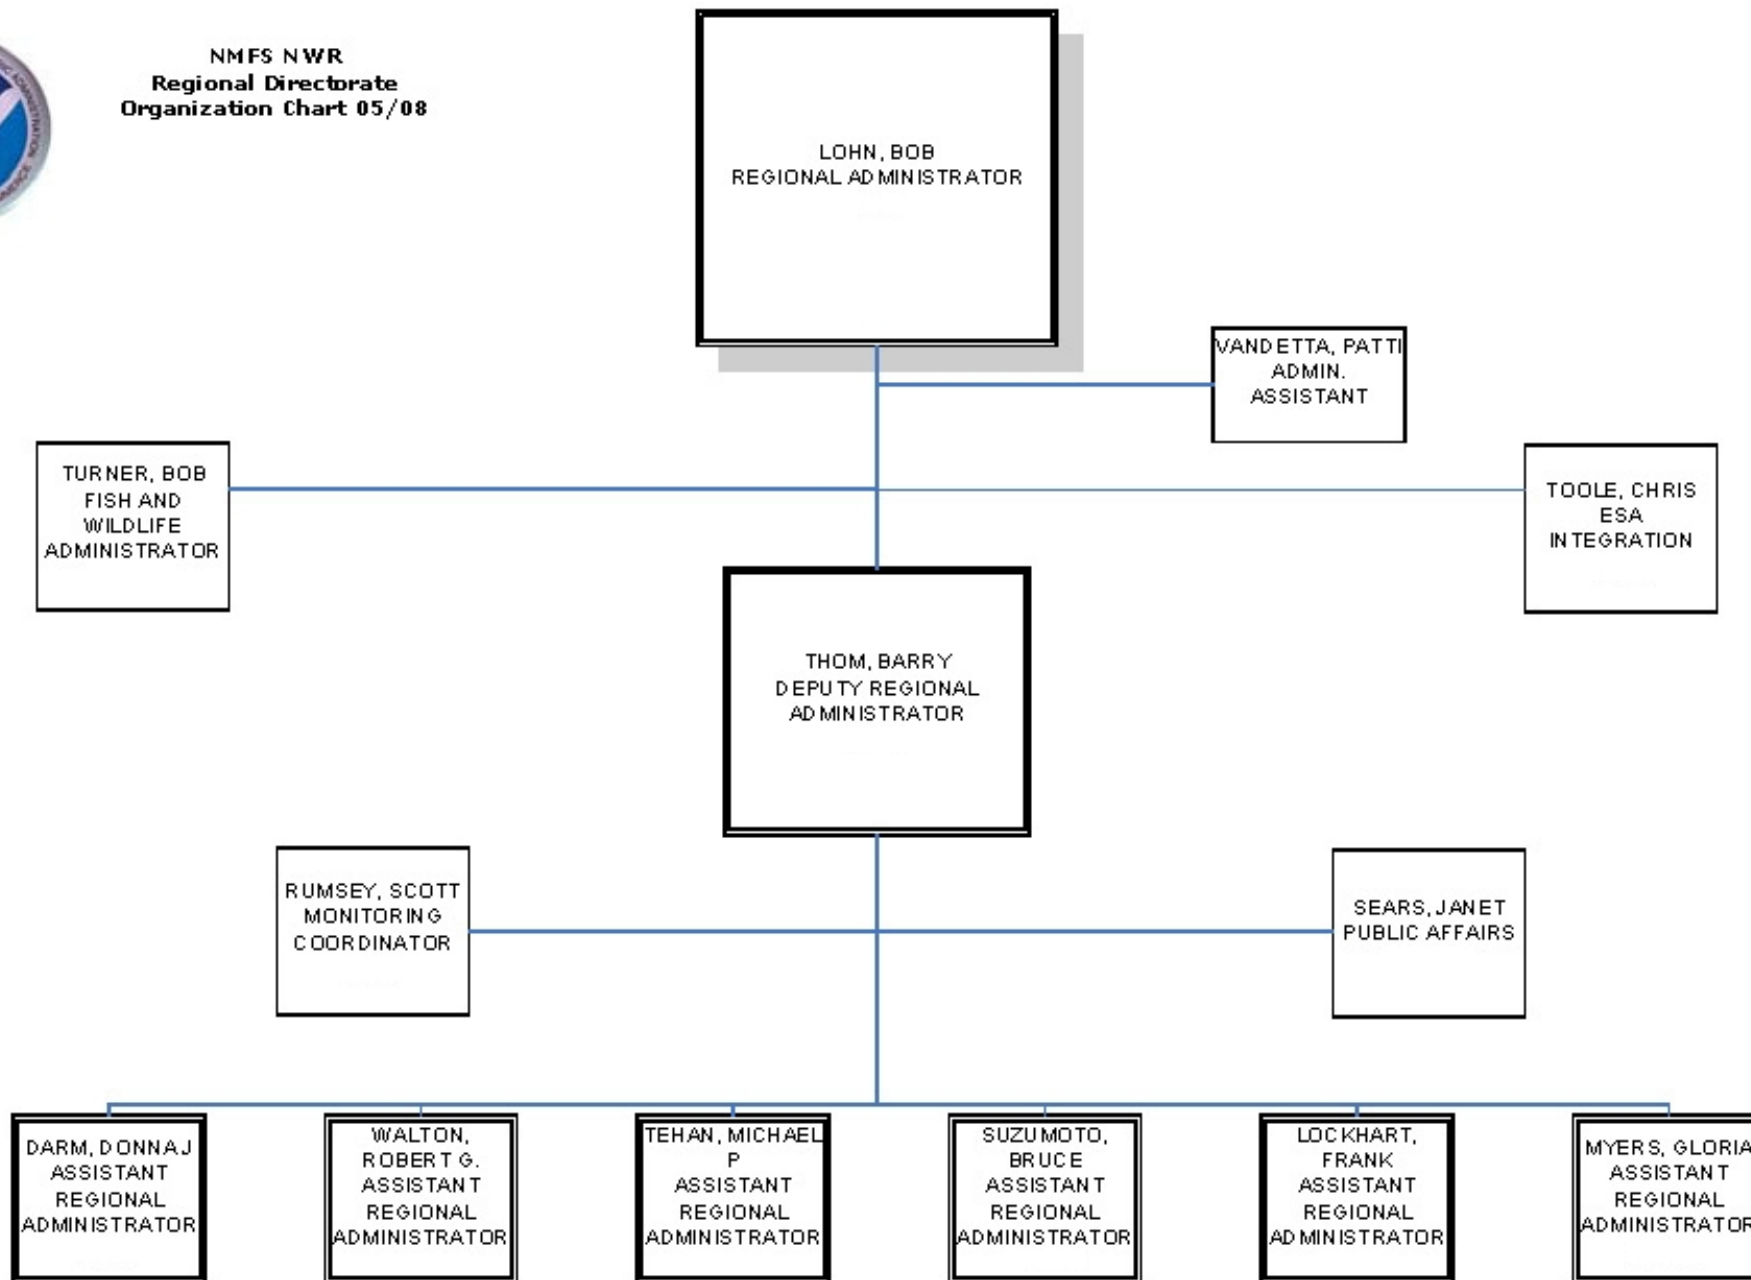

NMFS NWR
Regional Directorate
Organization Chart 05/08

NMFS NWR
Protected Resources Division
Organization Chart 05/08

NMFS NWR
Sustainable Fisheries Division
Organization Chart 05/08

LOCKHART, FRANK
ASSISTANT REGIONAL ADMINISTRATOR