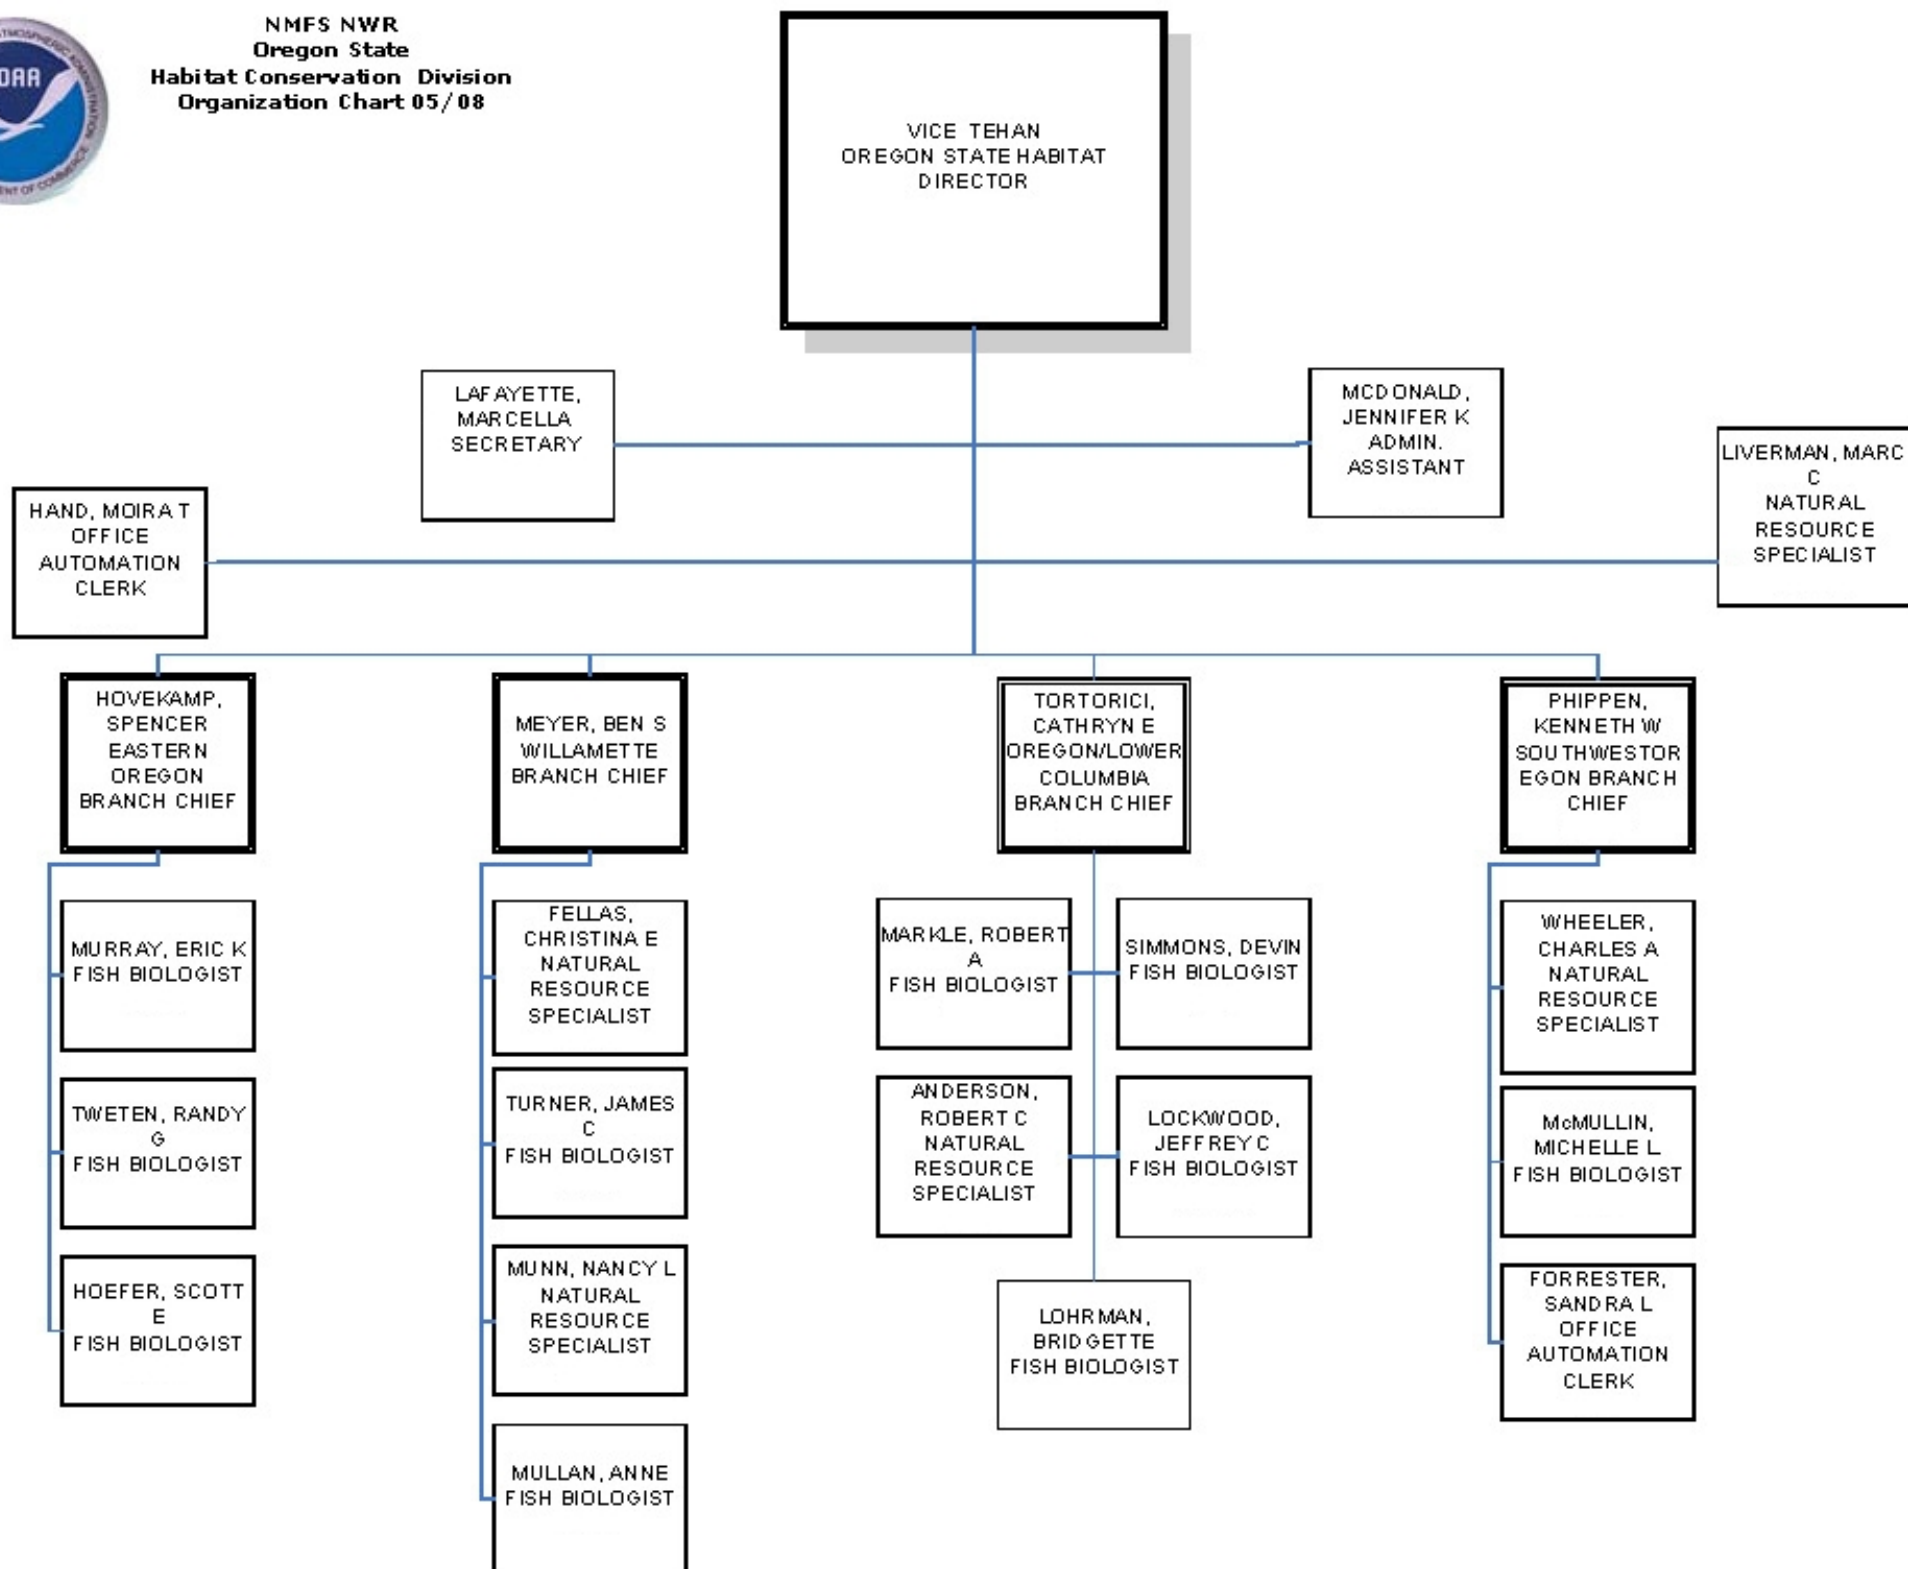

NMFS NWR
Oregon State
Habitat Conservation Division
Organization Chart 05/08