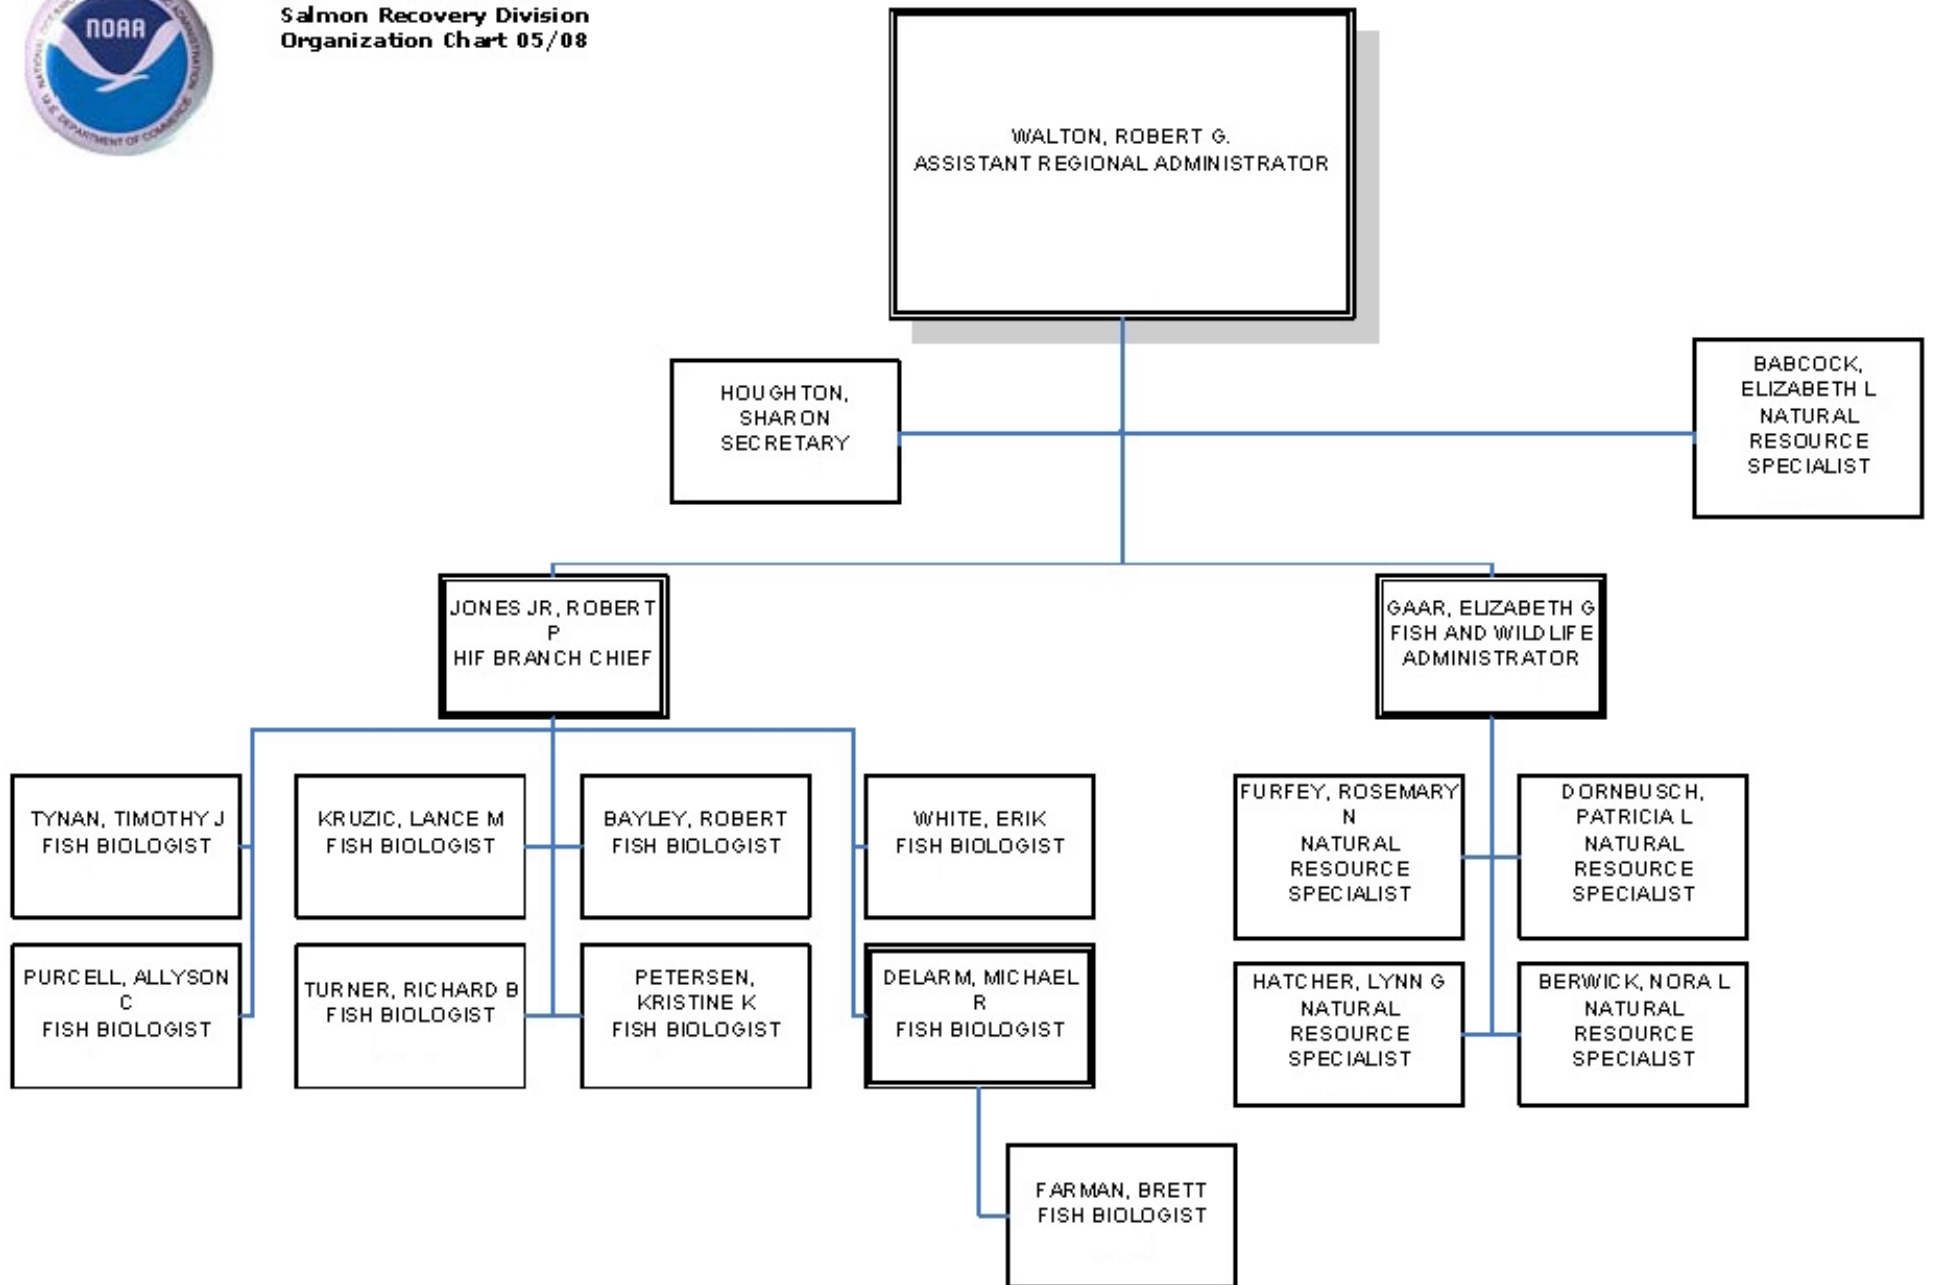

FORD, KEVIN A
TRADE SPECIALIST

BURDEN, MERRICK J.
ECONOMIST

VICE GOEN
FISH MANAGEMENT SPECIALIST

BISHOP, SUSAN
FISH BIOLOGIST

WILLEY, ALLEN
ADMINISTRATIVE SPECIALIST

FARRELL, PATRICIA M
PERMITS SPECIALIST

RANTA, RICHARD A
FISH MARKETING SPECIALIST

MCAVINCHY, SARAH
FISH BIOLOGIST

NMFS NWR
Salmon Recovery Division
Organization Chart 05/08

NMFS NWR
Hydropower Division
Organization Chart 05/08

NMFS NWR
Office of Management Information
Organization Chart 05/08