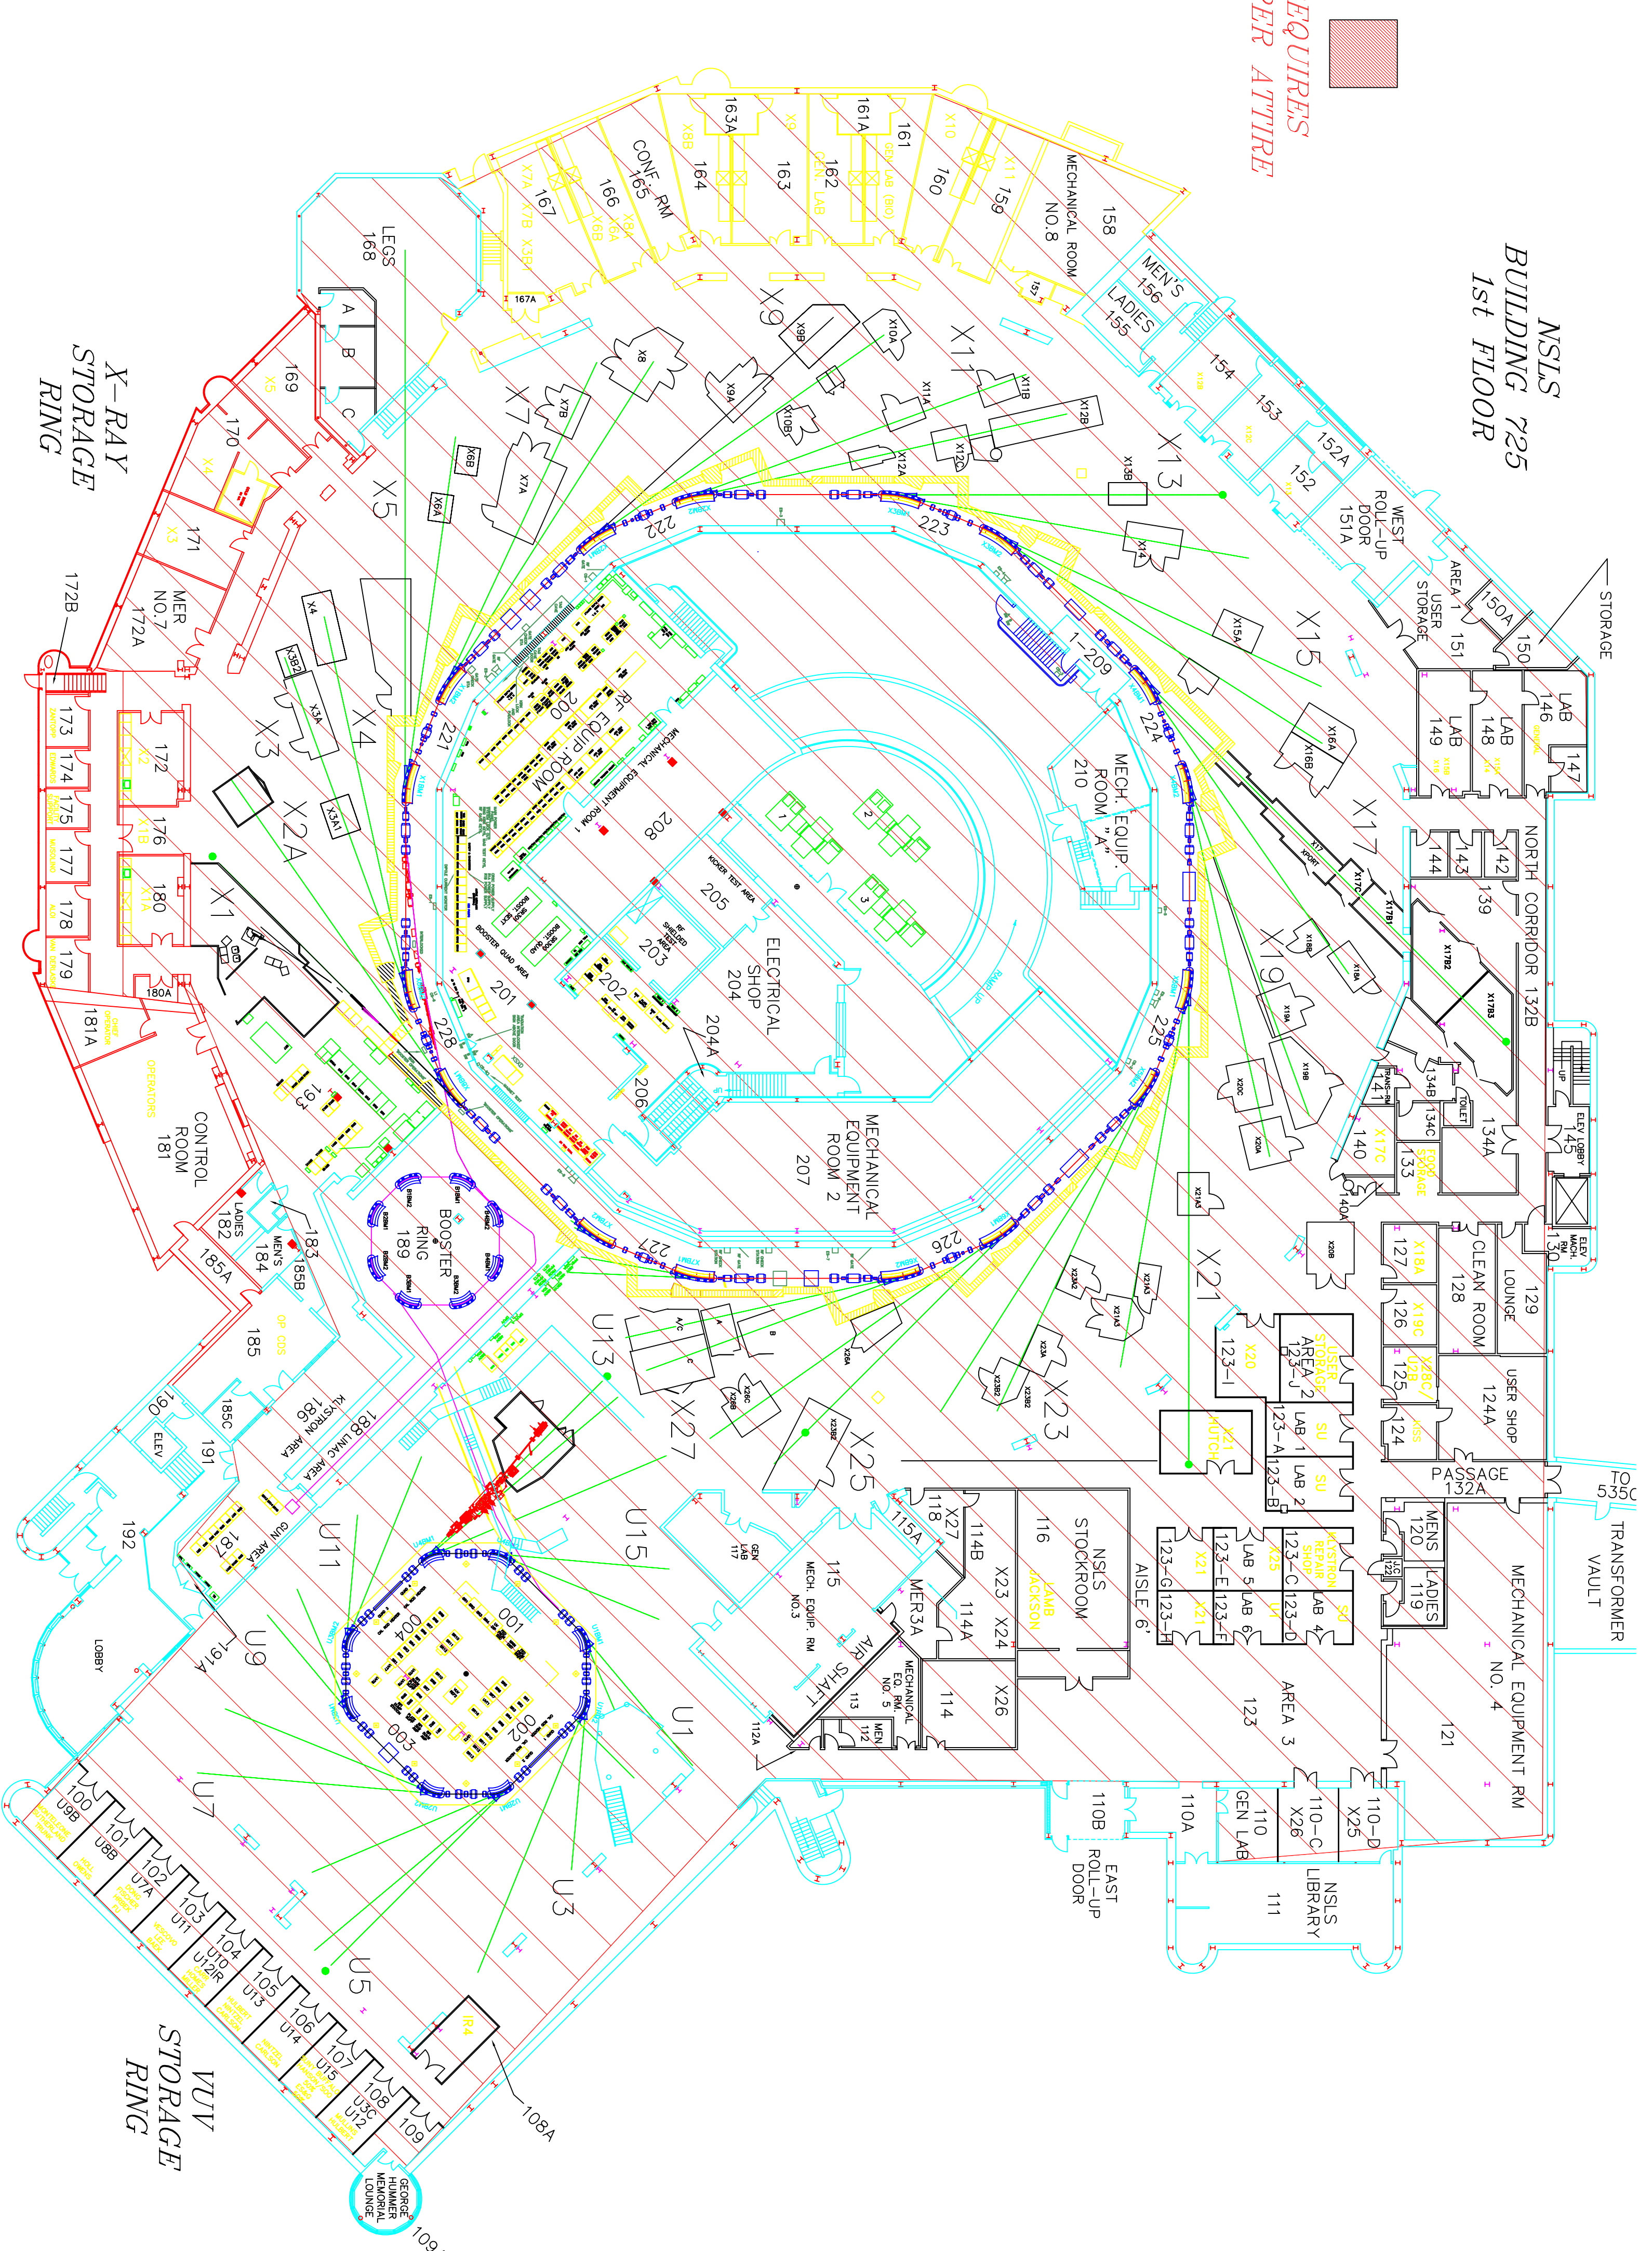

NSIS BUILDING 725 1st FLOOR

REQUIRES
PROPER ATTIRE

X-RAY
STORAGE RING

VUV
STORAGE RING

STORAGE

TRANSFORMER
VAULT

GEORGE HUMPHREY
MEMORIAL LOUNGE