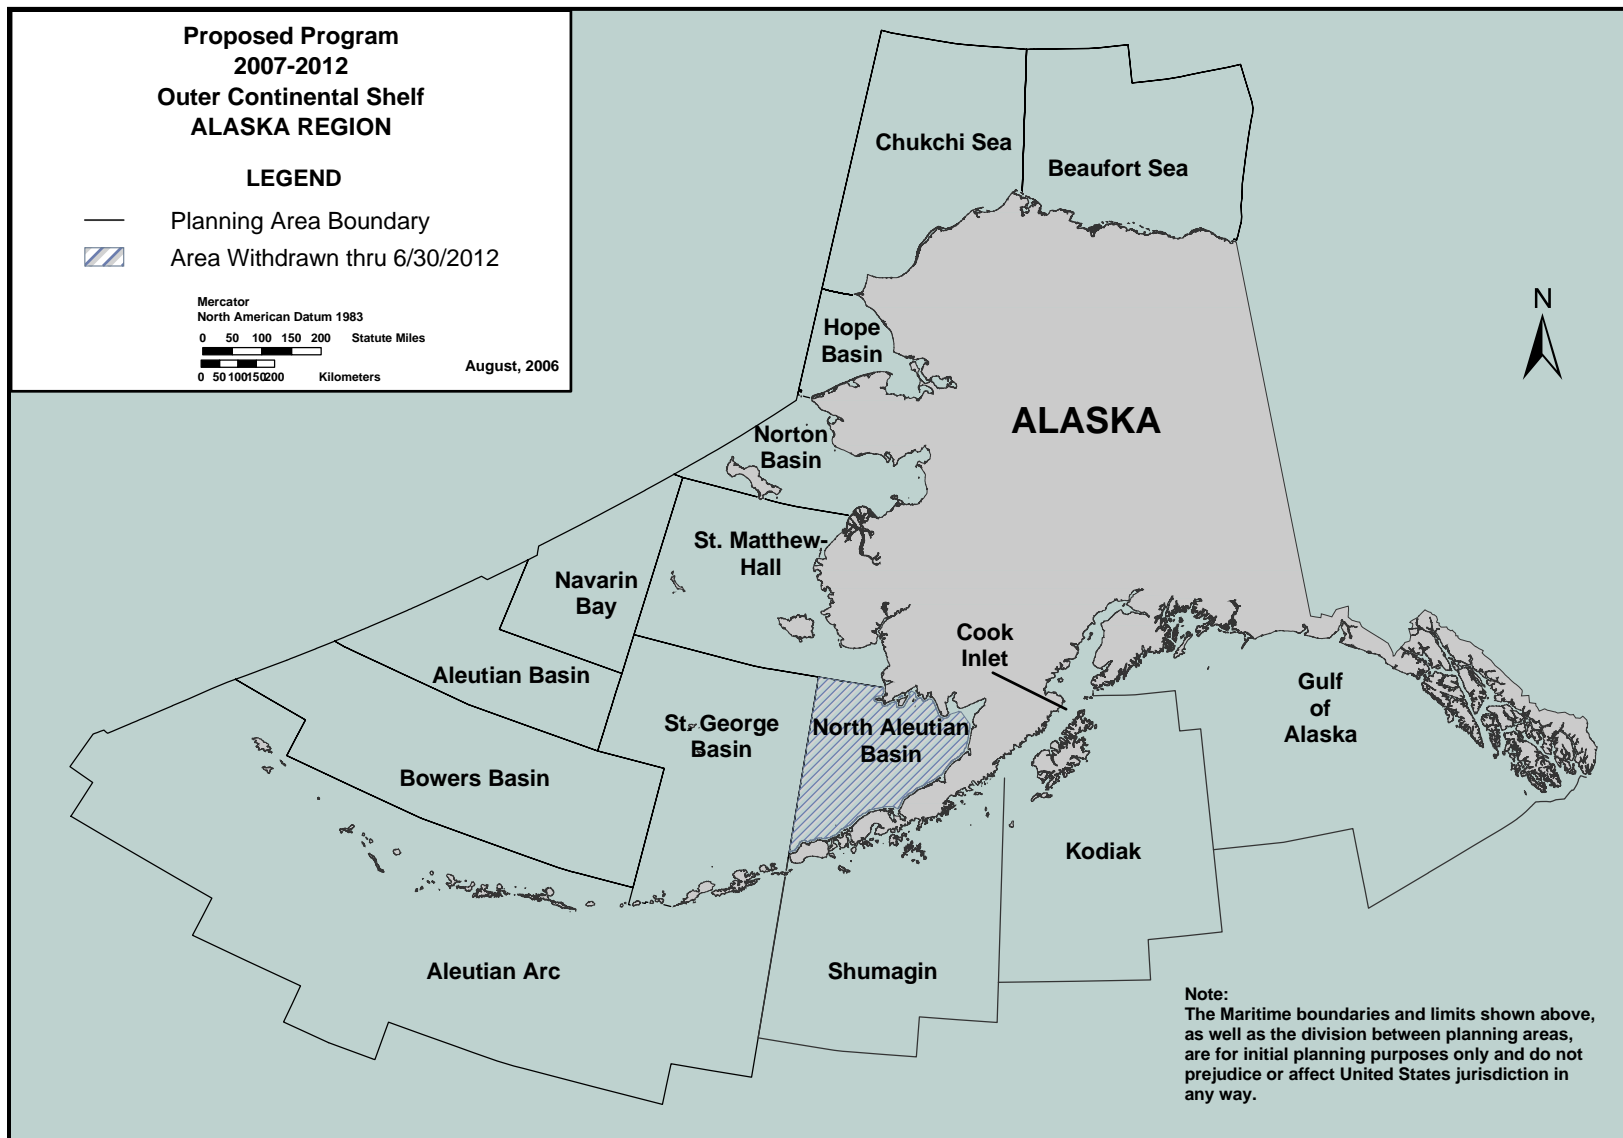

**Proposed Program
2007-2012
Outer Continental Shelf
ALASKA REGION**

LEGEND

- Planning Area Boundary
- ▨ Area Withdrawn thru 6/30/2012

Mercator
North American Datum 1983
0 50 100 150 200 Statute Miles
0 50 100 150 200 Kilometers

August, 2006

Note:
The Maritime boundaries and limits shown above, as well as the division between planning areas, are for initial planning purposes only and do not prejudice or affect United States jurisdiction in any way.