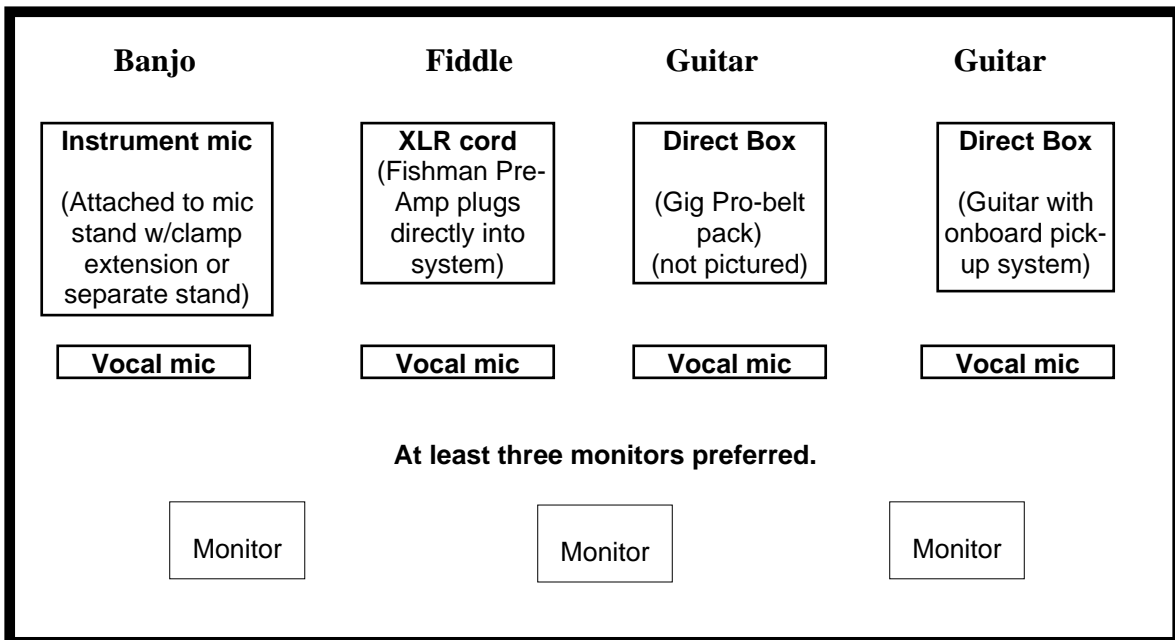

Fiddlin' Foresters Stage Map

For information or questions contact: Tom McFarland, (303) 884-1424

Jim

Lynn

Jane

Tom

About 20 feet
Front of stage

Sound system check list (for 4 people, not 5 as pictured):

1. **Vocal microphones:** 4
2. **Instrument microphones:** 1
3. **Instrument pick-ups/DI:** 2
4. **Microphone stands:** 4
5. **Small, instrument mic clamp extension:** 1 or extra mic stand.
6. **Mic cables:** At least 5
7. **Miscellaneous cables:** Extra ¼" and XLR (just in case)
8. **Speakers and appropriate cables:** At least 2
9. **Monitors and appropriate cables:** At least 3
10. **12 Output control board**
11. **Snake**