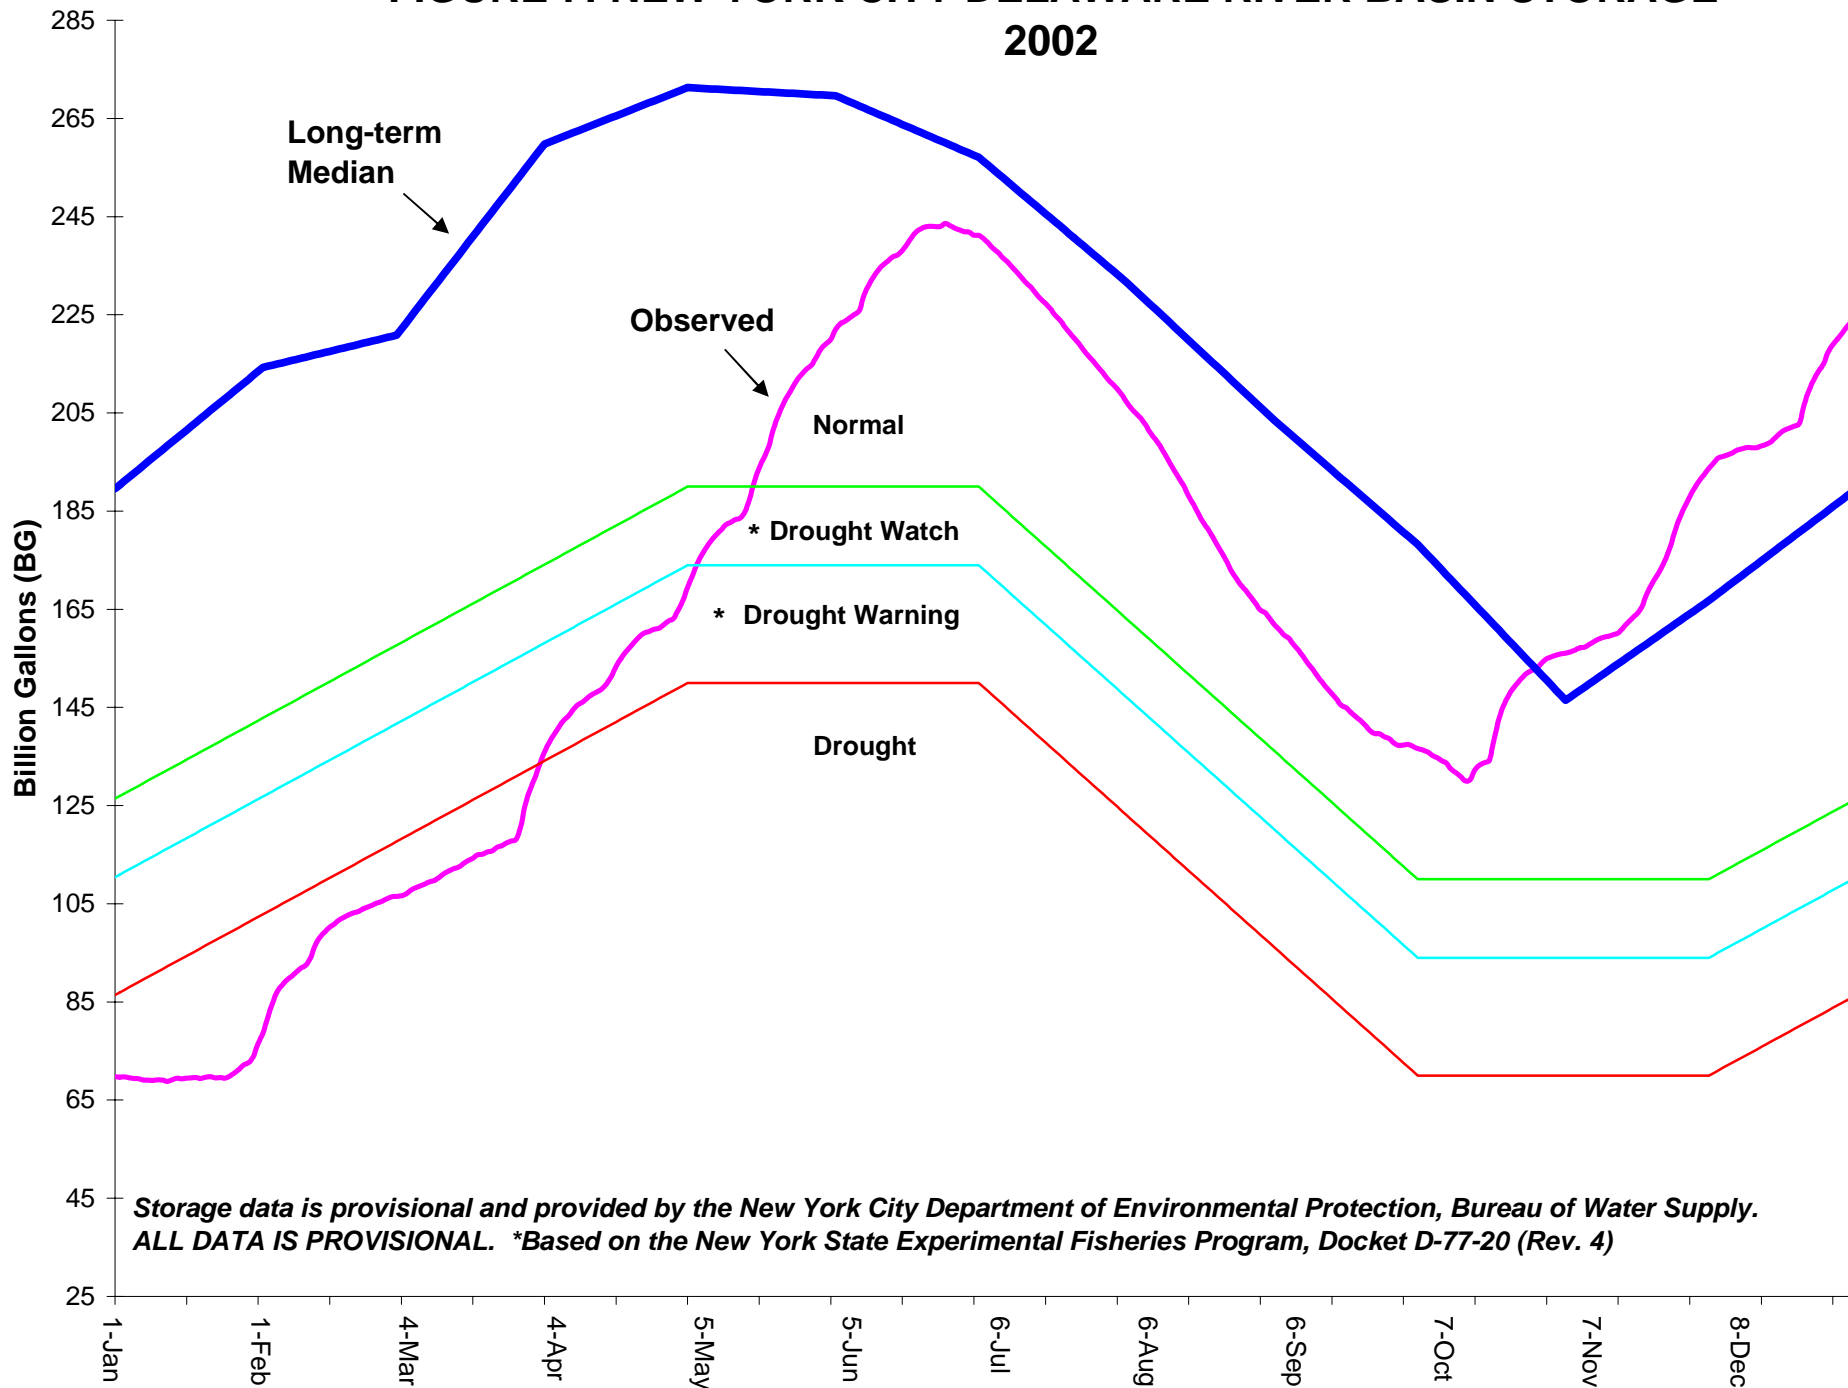

**FIGURE 7: NEW YORK CITY DELAWARE RIVER BASIN STORAGE
2002**

*Storage data is provisional and provided by the New York City Department of Environmental Protection, Bureau of Water Supply.
ALL DATA IS PROVISIONAL. *Based on the New York State Experimental Fisheries Program, Docket D-77-20 (Rev. 4)*