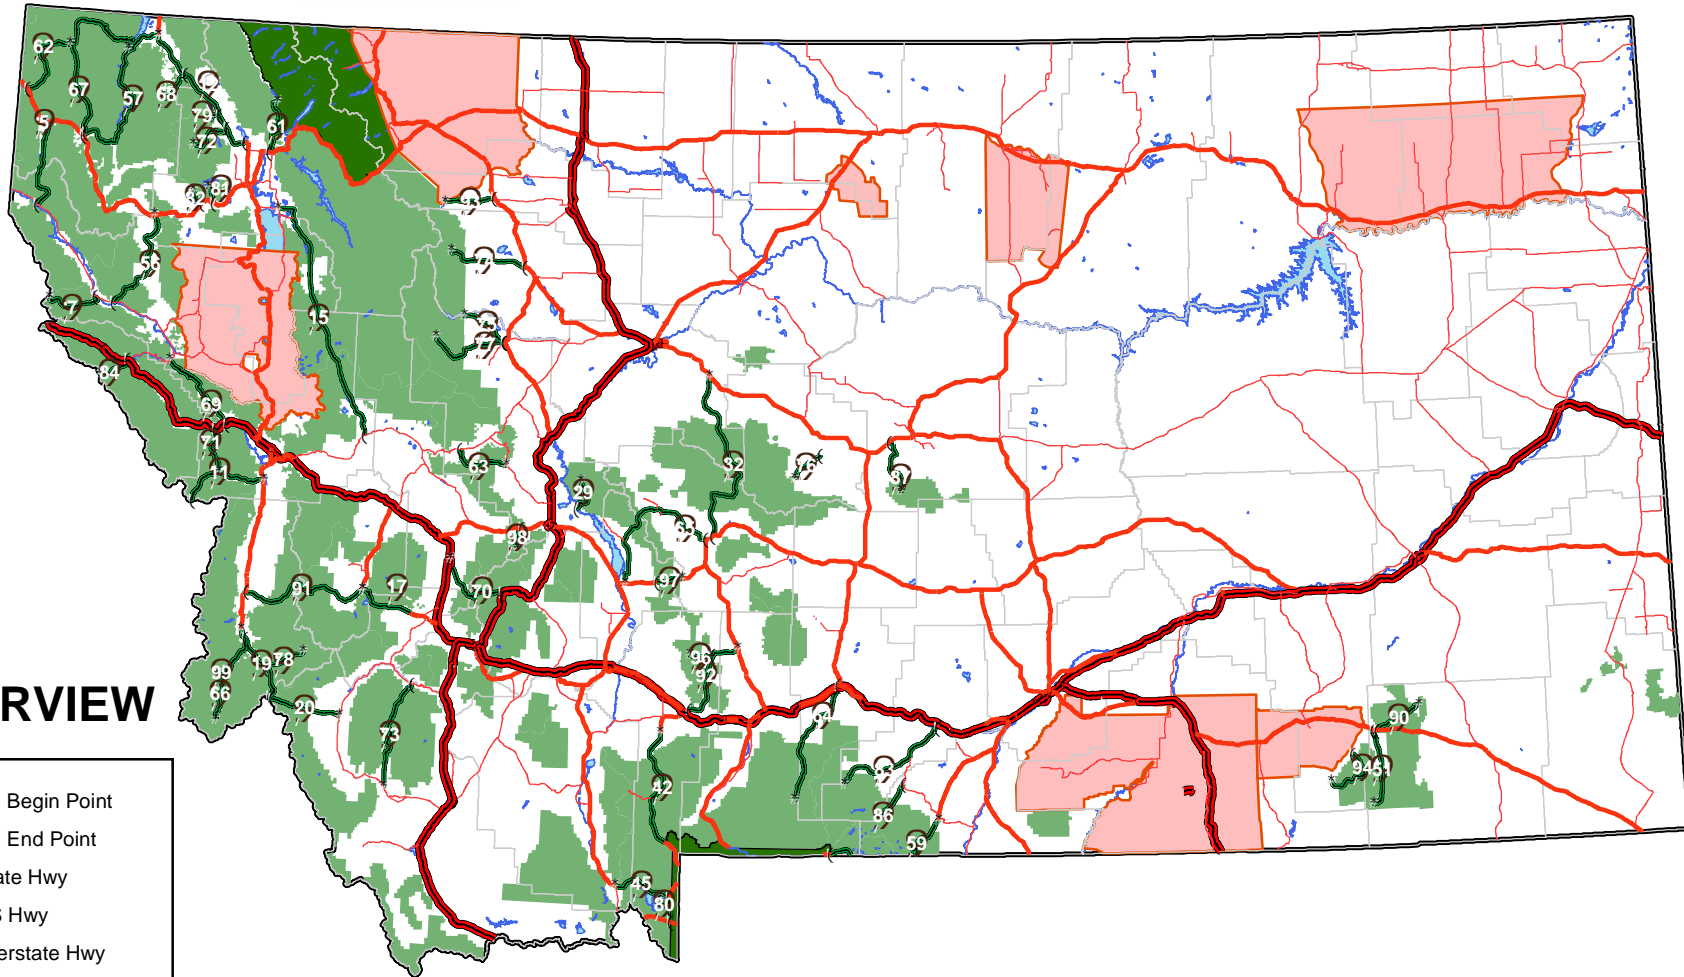

MONTANA

Forest Highway Index

OVERVIEW

- (FH Begin Point
- * FH End Point
- State Hwy
- US Hwy
- Interstate Hwy
- Forest Highway
- Surface Water
- National Park
- National Forest
- Indian Reservation
- County Boundary