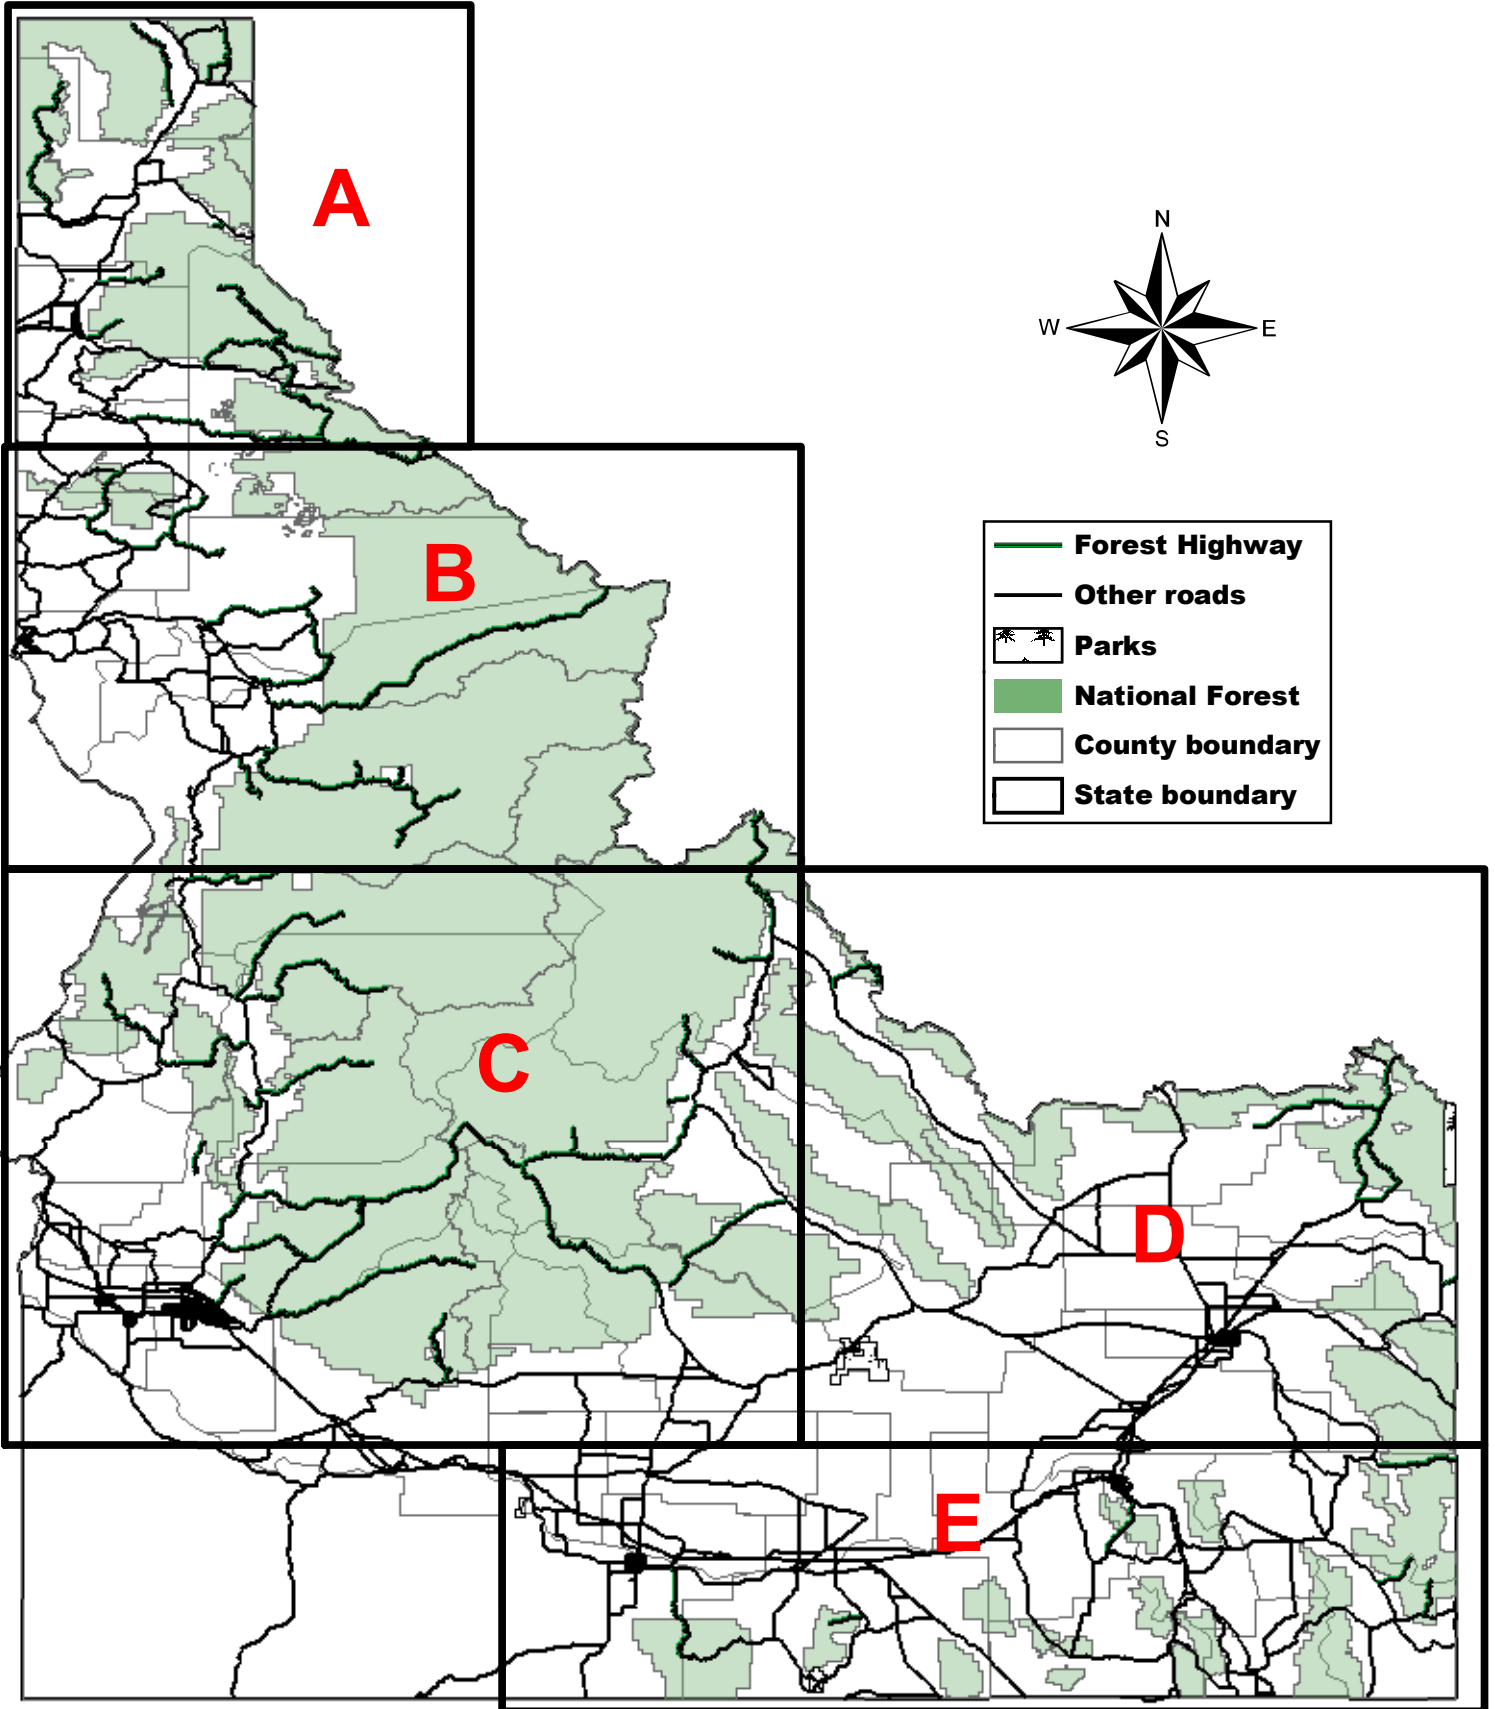

# IDAHO FOREST HIGHWAY INDEX

0 25 50 100 150 200 250 Miles