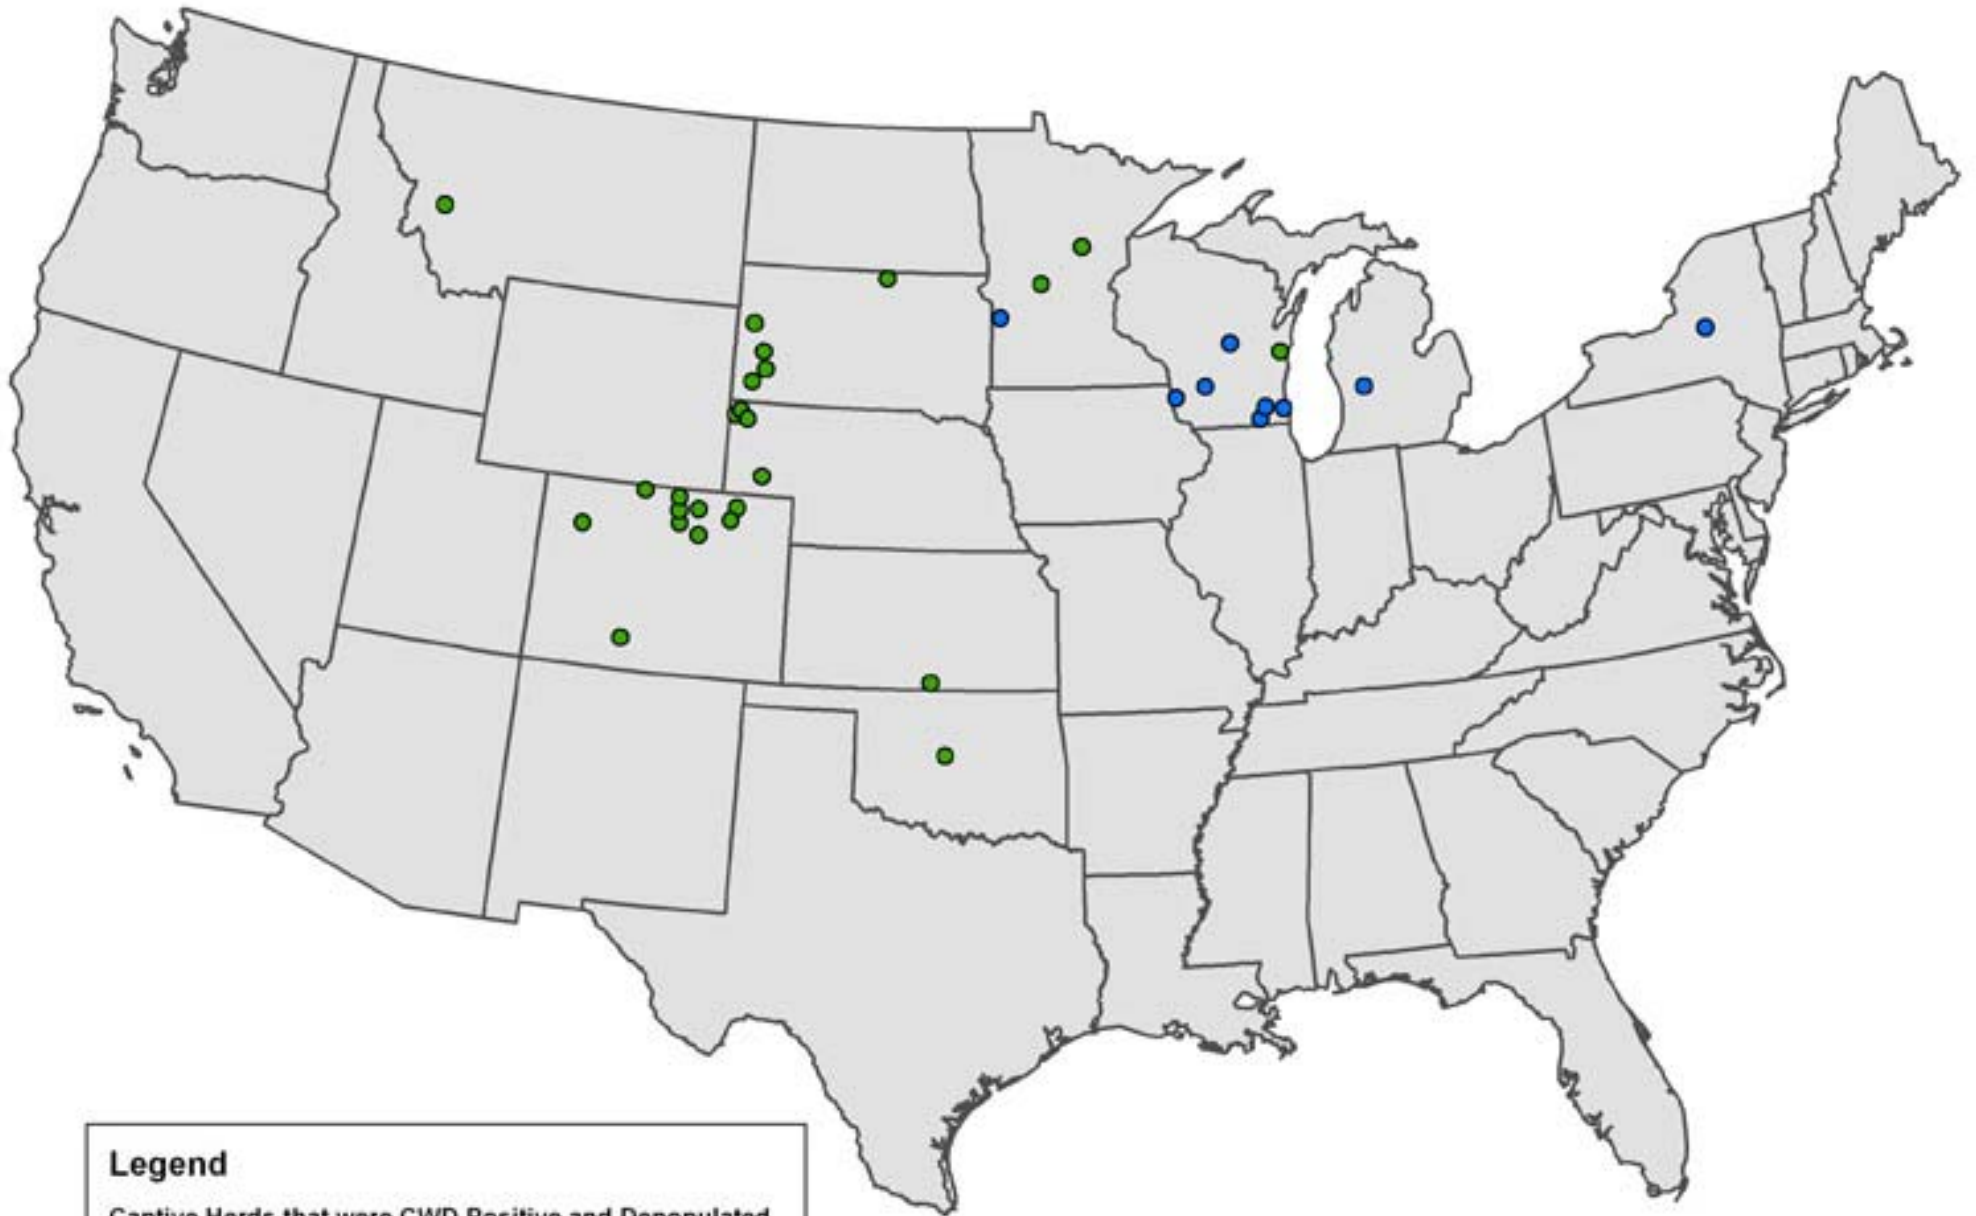

Legend

Captive Herds Currently CWD Positive

- Captive Elk
- Captive Deer

Legend

Captive Herds that were CWD Positive and Depopulated

● Captive Elk

● Captive Deer

Northern Colorado Inset

Legend

Game Management Units with CWD Positive Animals

-  Free-ranging Moose
-  Free-ranging Elk
-  Free-ranging Deer