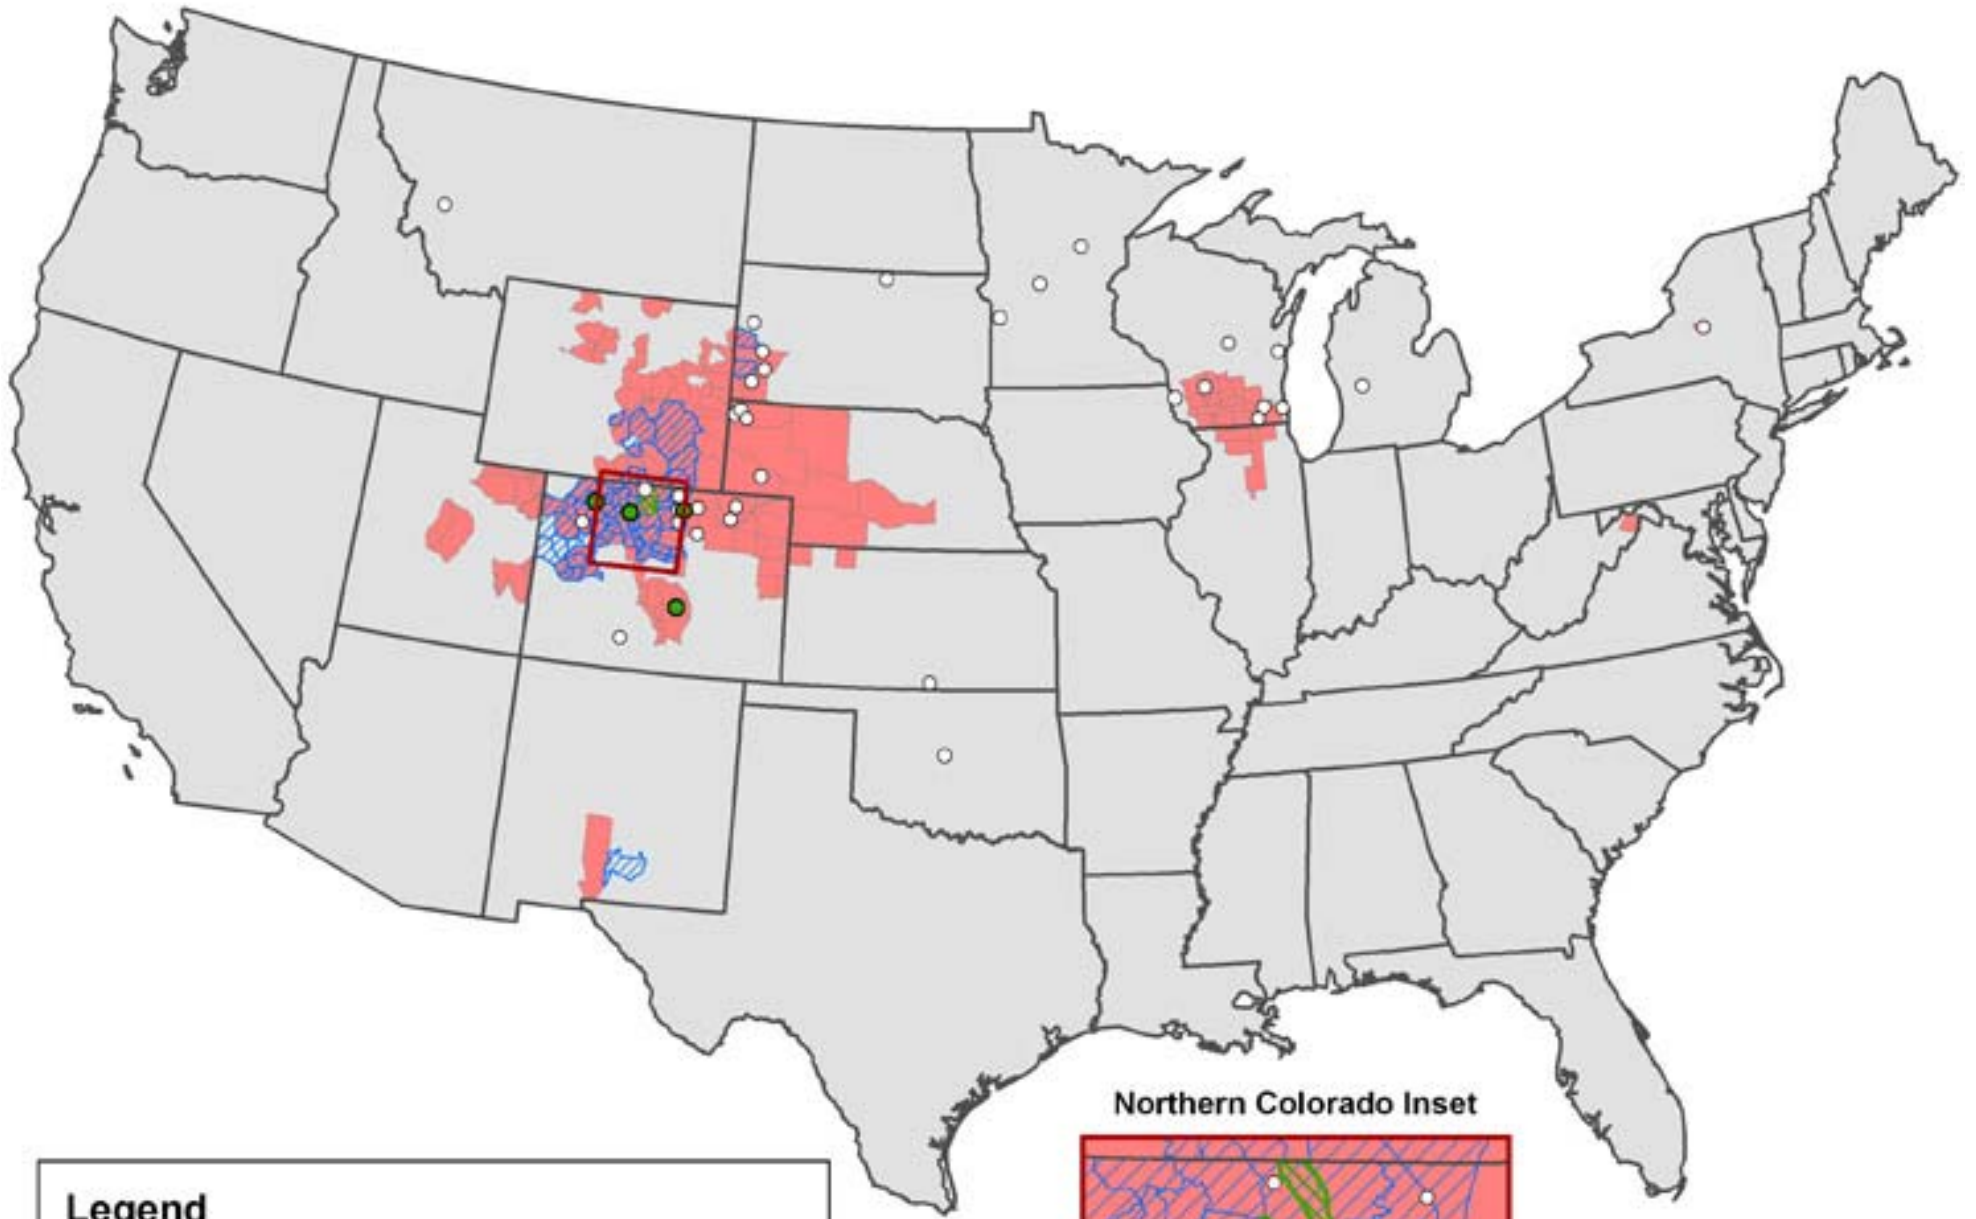

Legend

Captive Herds Currently CWD Positive

- Captive Elk
- Captive Deer

Legend

Captive Herds that were CWD Positive and Depopulated

● Captive Elk

● Captive Deer

Northern Colorado Inset

Legend

Game Management Units with CWD Positive Animals

-  Free-ranging Moose
-  Free-ranging Elk
-  Free-ranging Deer