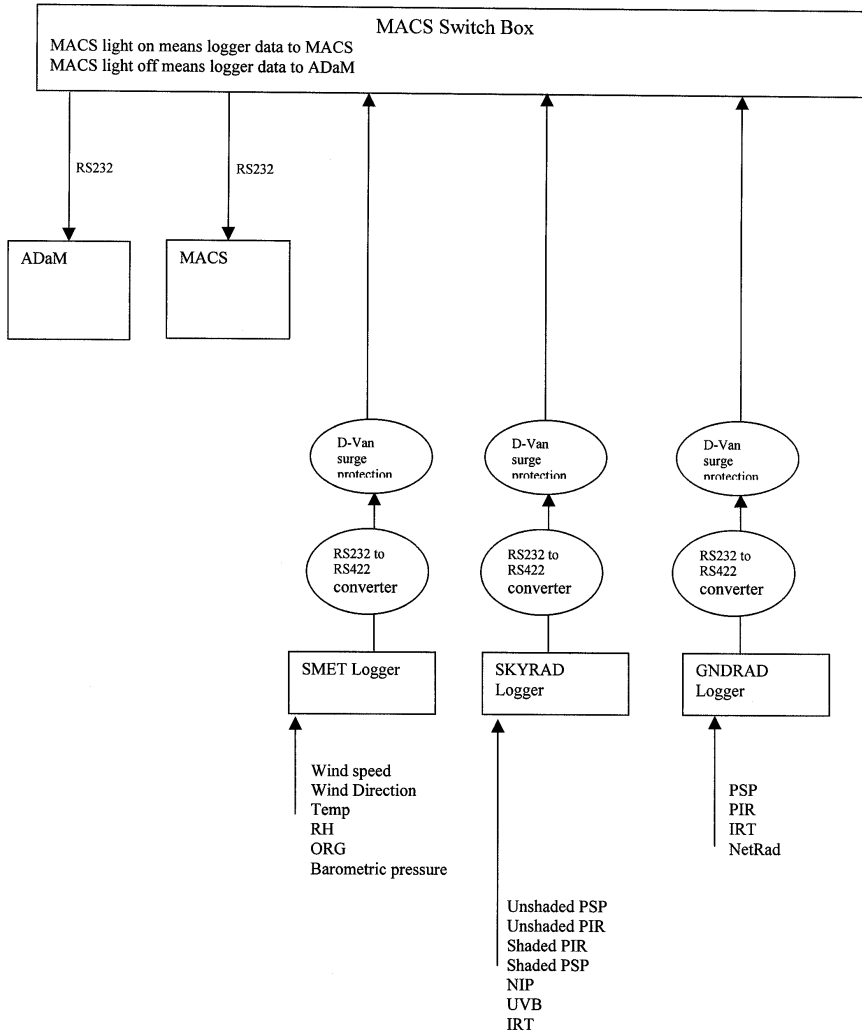

Filename: arcs1b_new

Manus

ARCS1 485 Network

Please make copies & take over to Manus in April

· ARCS1 MACS Switch box - Loggers

ARCS1 Data Flow