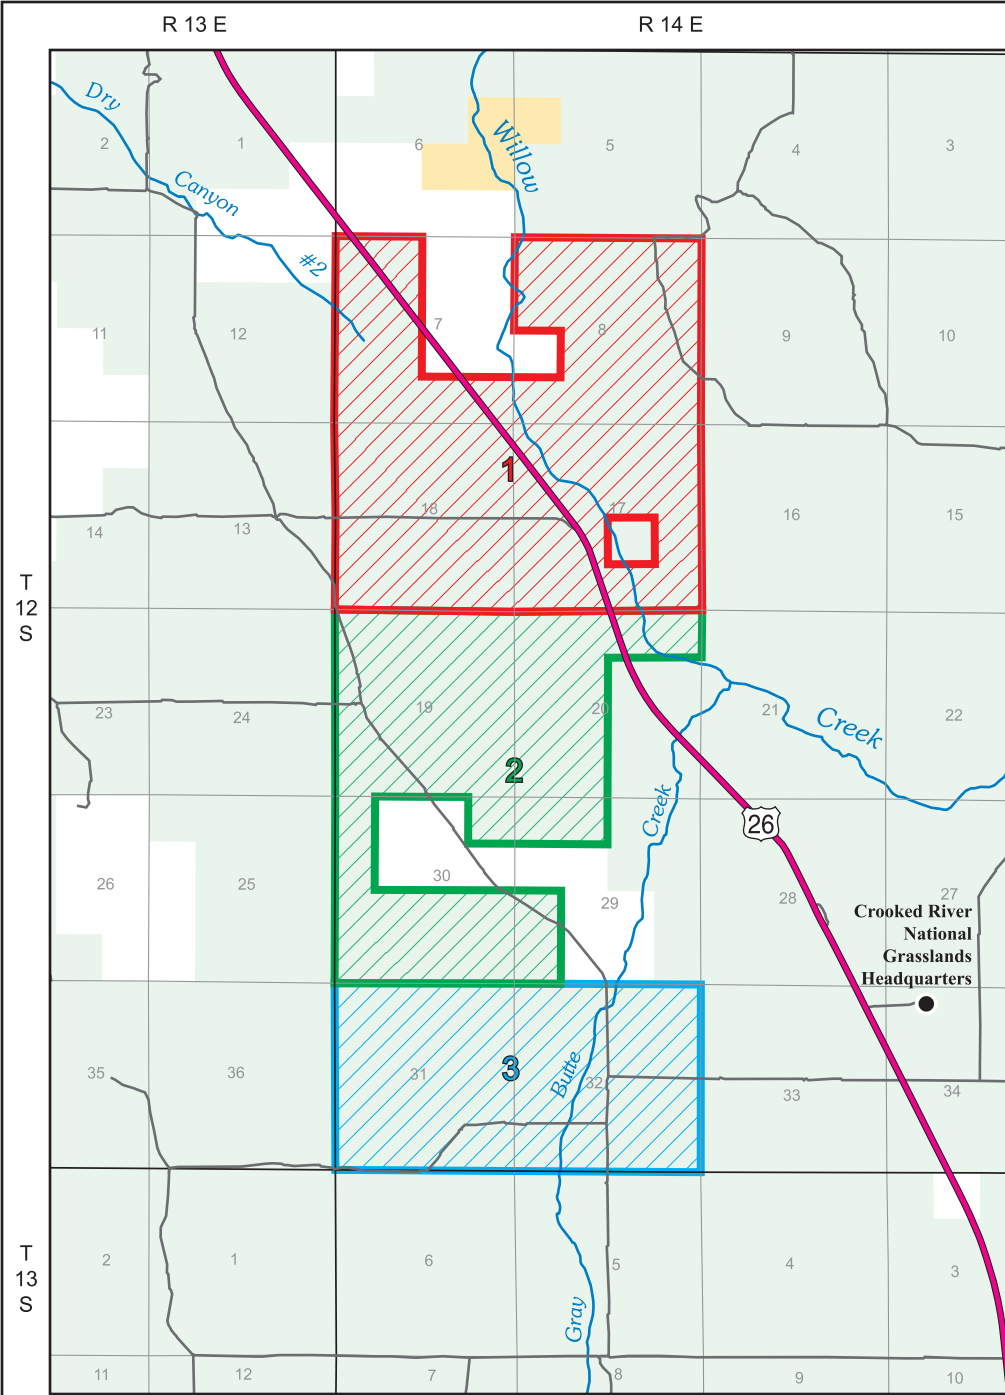

September 2008 Competitive Oil and Gas Lease Sales

Jefferson County, Oregon

-  Lease Sale Parcel and Parcel ID
-  Administered Land
-  Bureau of Land Management
-  US Department of Agriculture
-  Private or Other
-  Paved or Improved Road

No warranty is made by the Bureau of Land Management as to the accuracy, reliability, or completeness of these data for individual or aggregate use with other data. Original data were compiled from various sources. This information may not meet National Map Accuracy Standards. This product was developed through digital means and may be updated without notification.