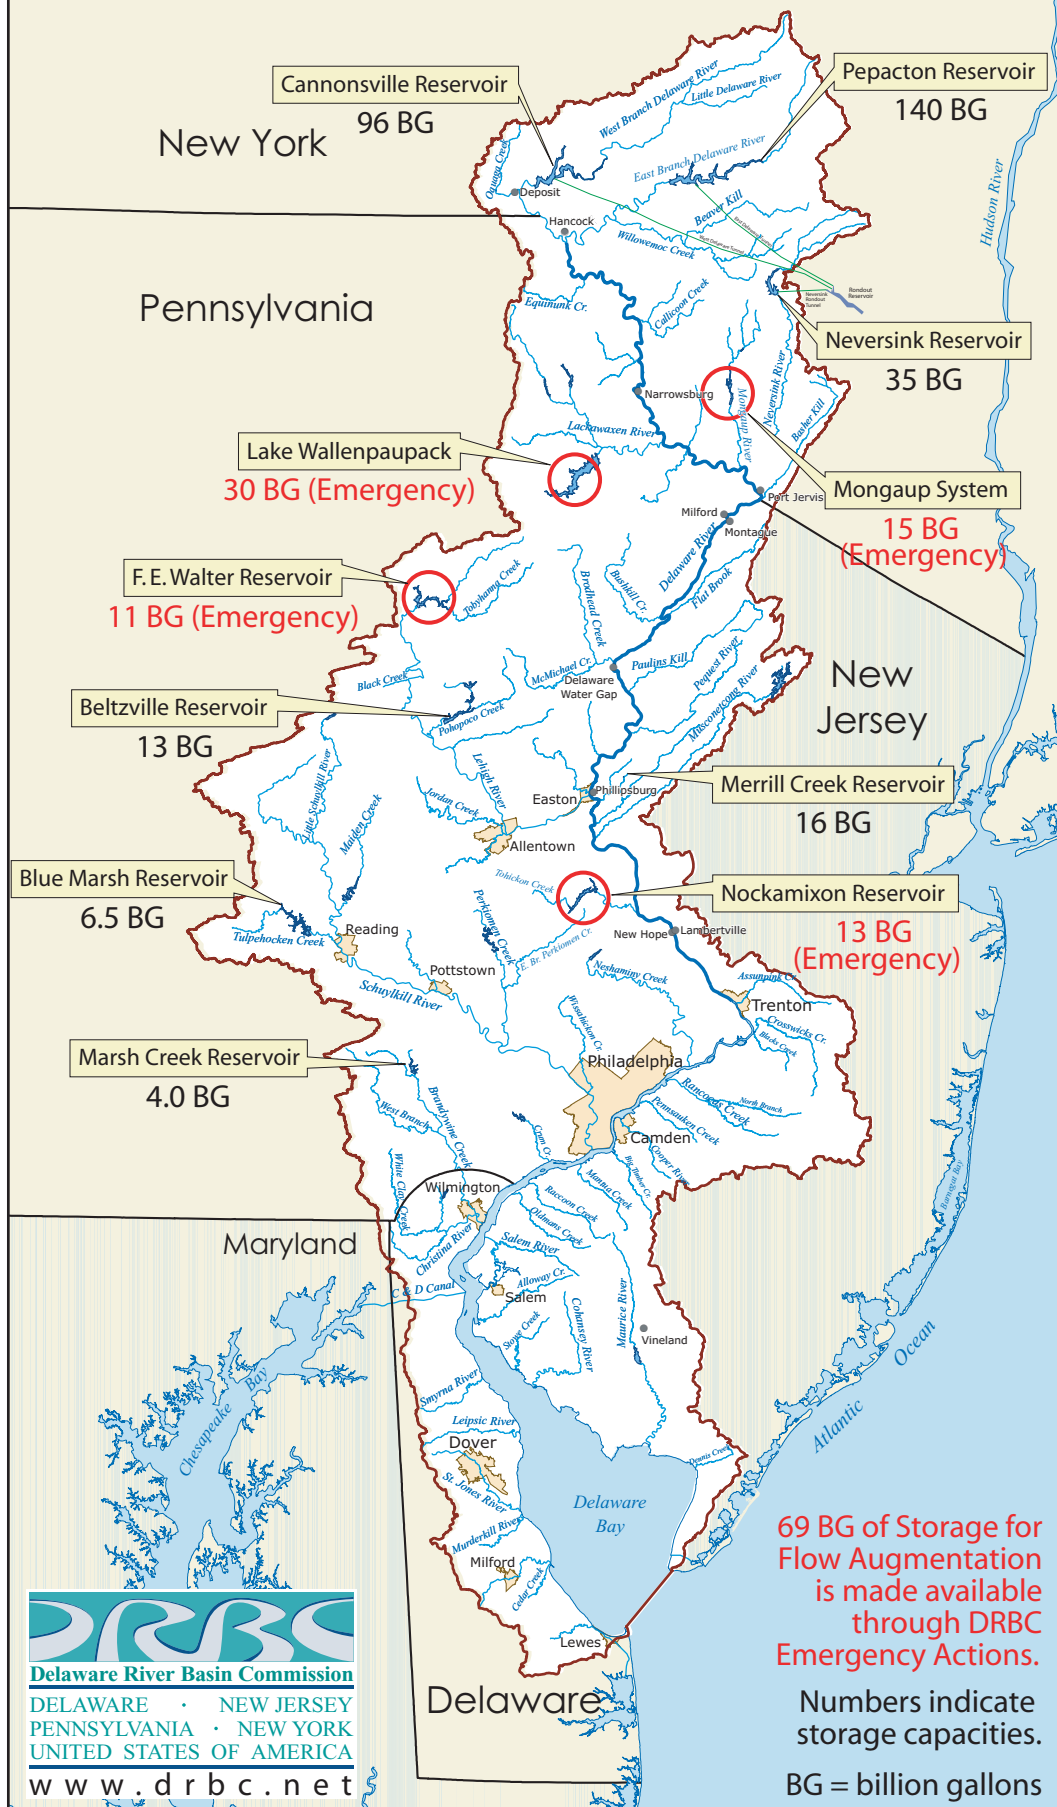

# Reservoirs for Interstate Flow Management in the Delaware River Basin

**Delaware River Basin Commission**  
 DELAWARE · NEW JERSEY  
 PENNSYLVANIA · NEW YORK  
 UNITED STATES OF AMERICA  
[www.drbc.net](http://www.drbc.net)