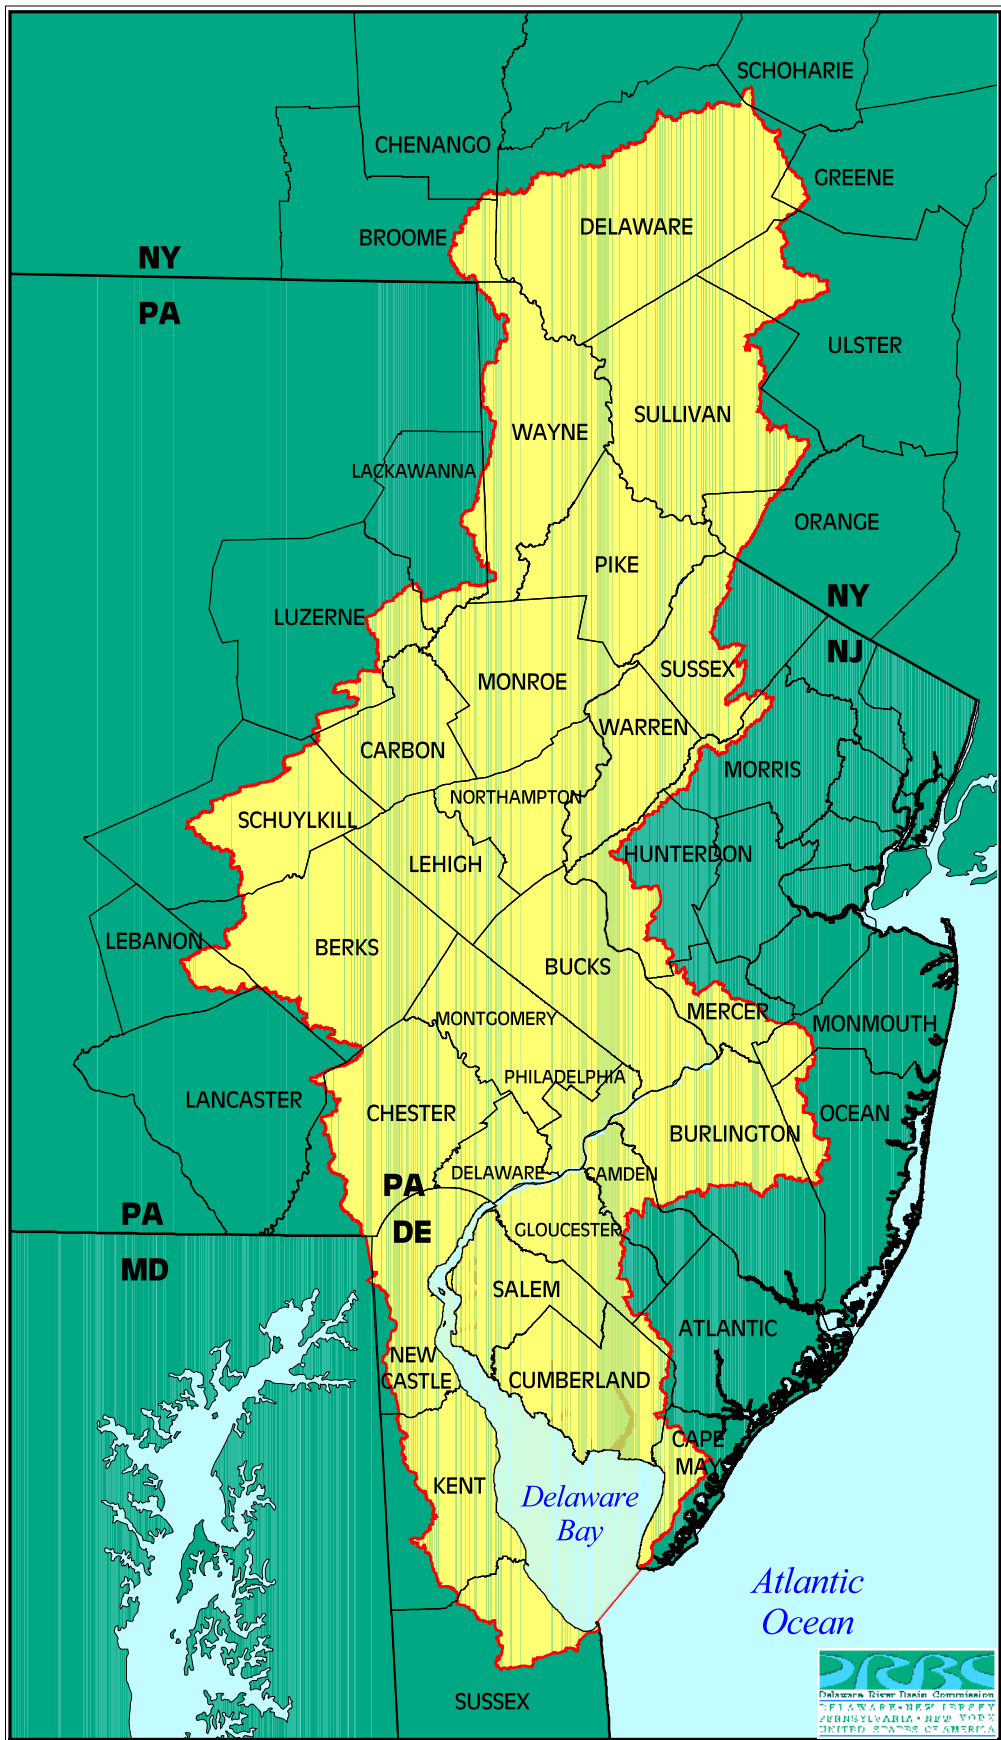

Counties within the Delaware River Basin

Delaware River Basin Commission
115 WATERBURY STREET
PERTHAMUNGA, NEW YORK
UNITED STATES OF AMERICA