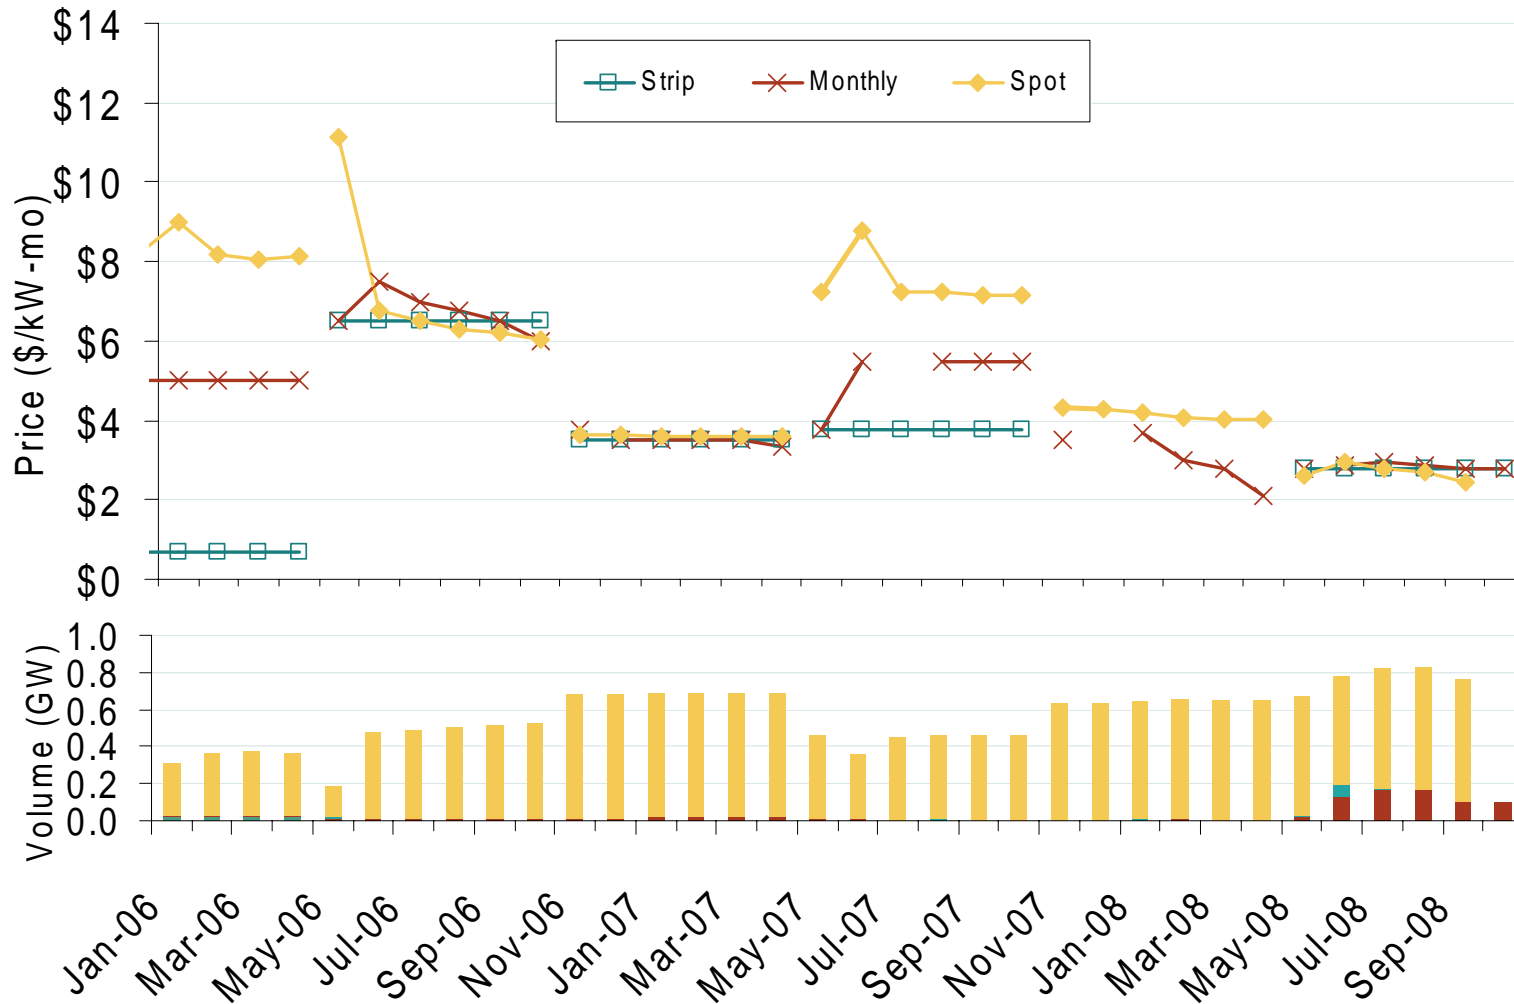

Weighted Average ICAP Clearing Prices and Volumes: Long Island

Source: Derived from NYISO data.