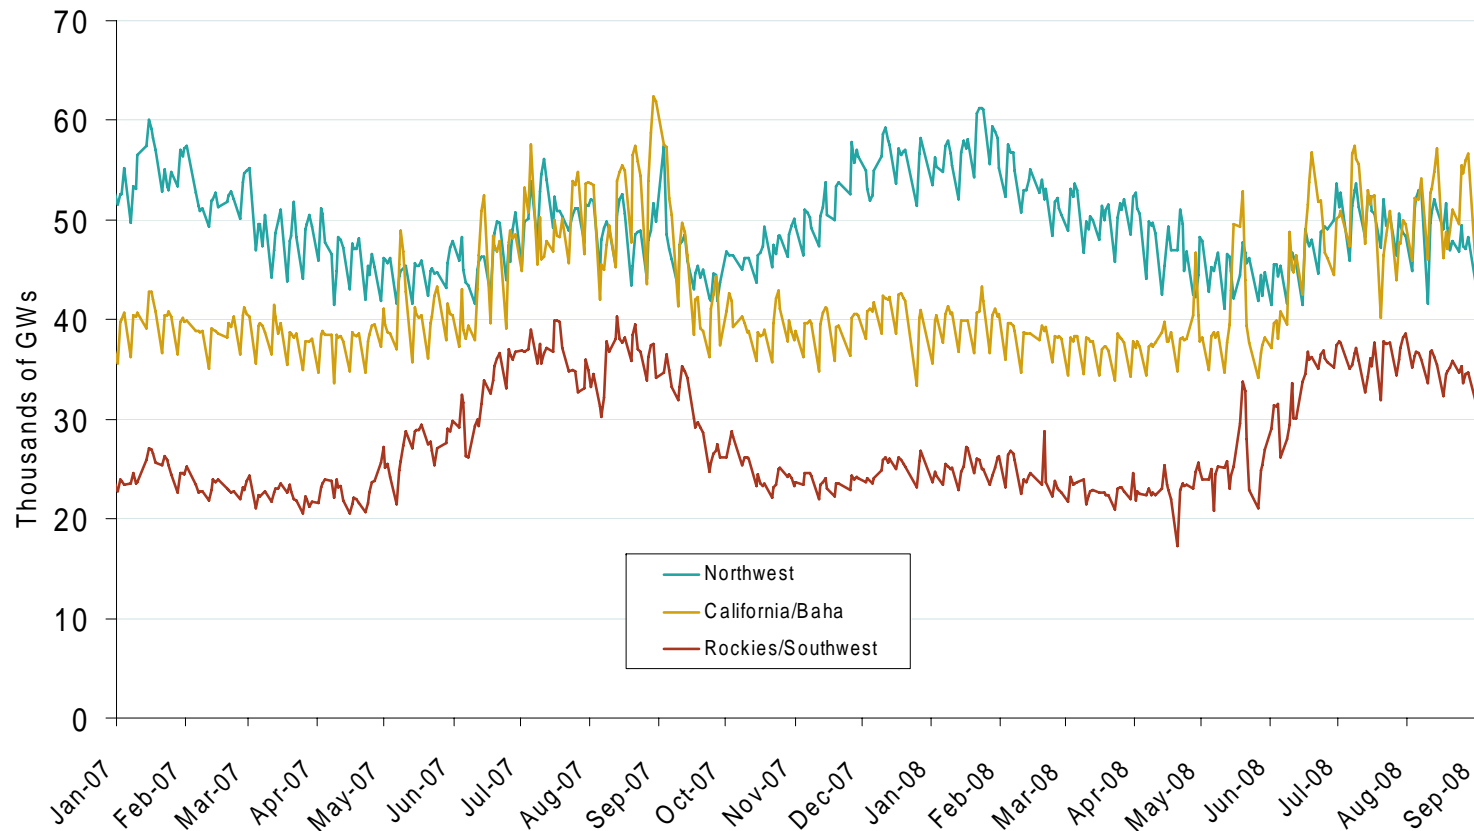

## Western Daily Actual Peak Demand

Source: Derived from WECC Daily Report data available at <http://wecc.biz>. Data shown is generally Sunday through Thursday due to limitations of daily reports.