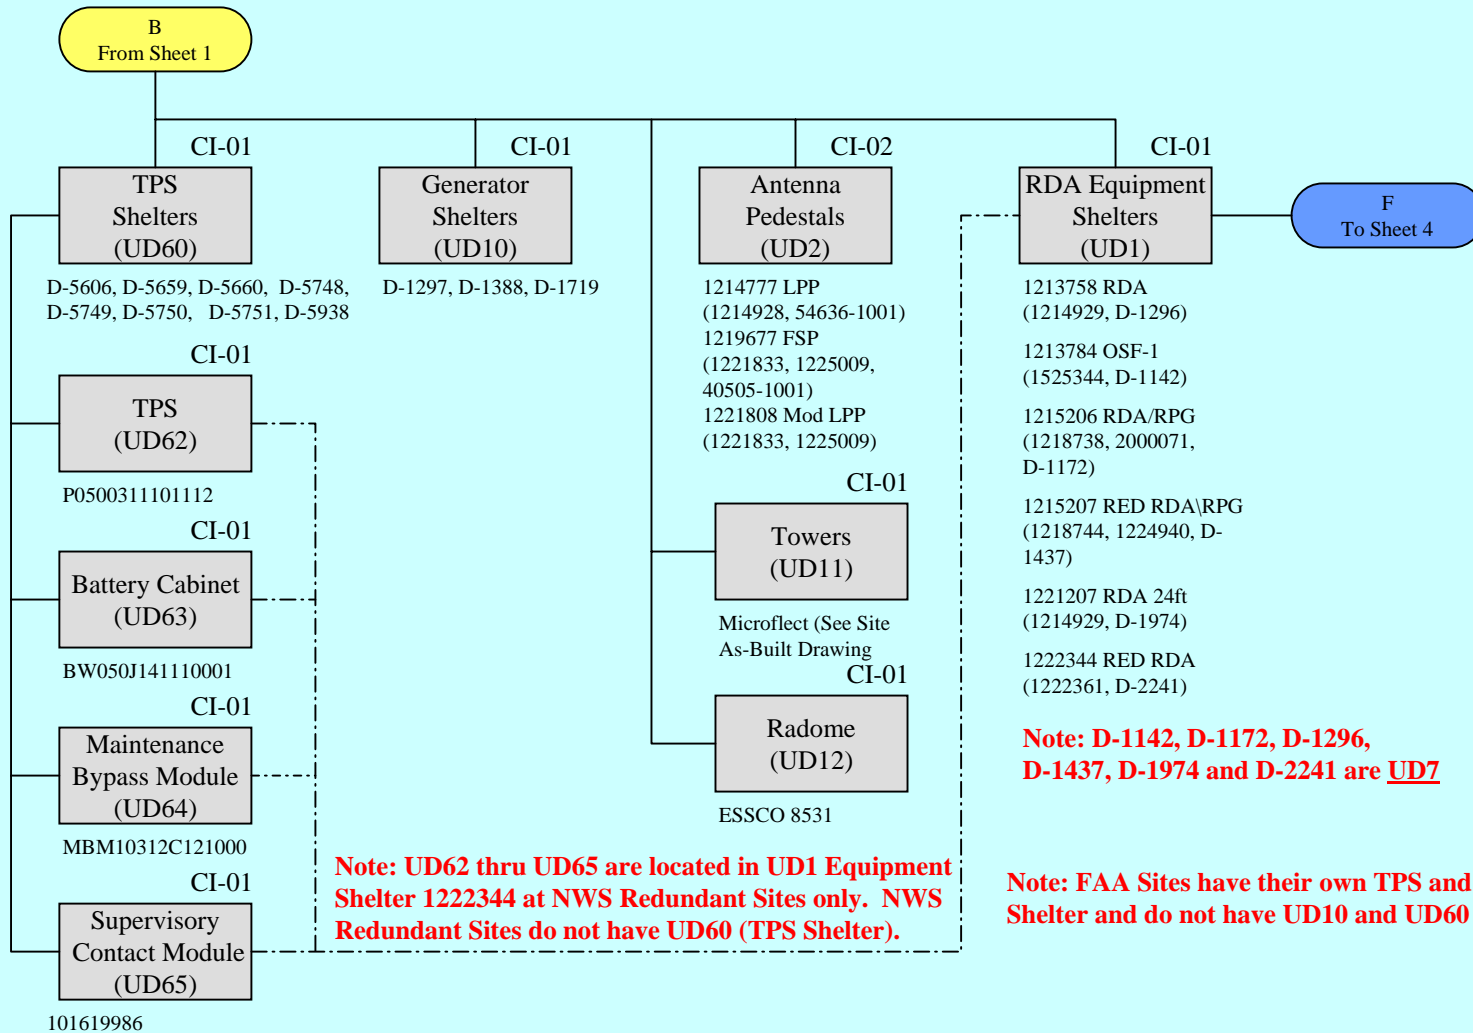

WSR-88D SIMPLIFIED FAMILY TREE

RDA Group Continued