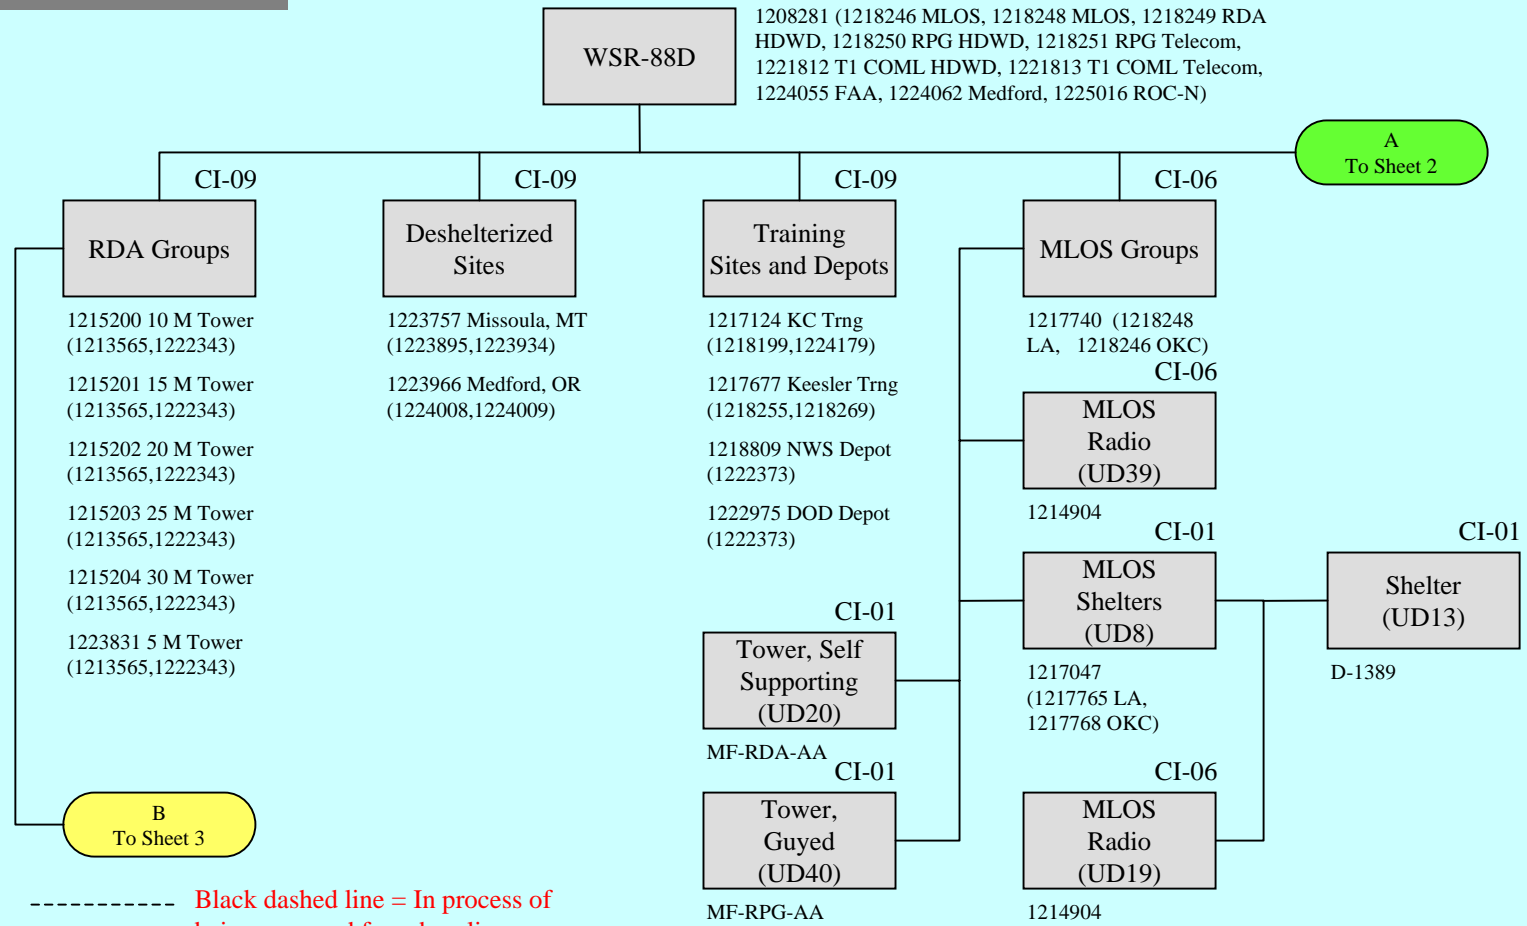

# WSR-88D

## SIMPLIFIED FAMILY TREE

**ECO FT1208281-C:** Sheets 2 and 5: Show the Legacy UCP and RPG are no longer in the baseline

**ECO FT1208281-D:** All sheets: Add CI numbers

**ECO FT1208281-E:** Add Frame Relay and User Groups

----- Black dashed line = In process of being removed from baseline.

-.-.-.-.- Red phantom line = Removed from Baseline (shown for reference only)

Parenthetic information are Interconnection Diagram and Schematic Diagram numbers.

Location and type of MLOS equipment is site dependant. MLOS is located at Los Angeles, Missoula, Medford, OKC, KC Bannister and KC Training