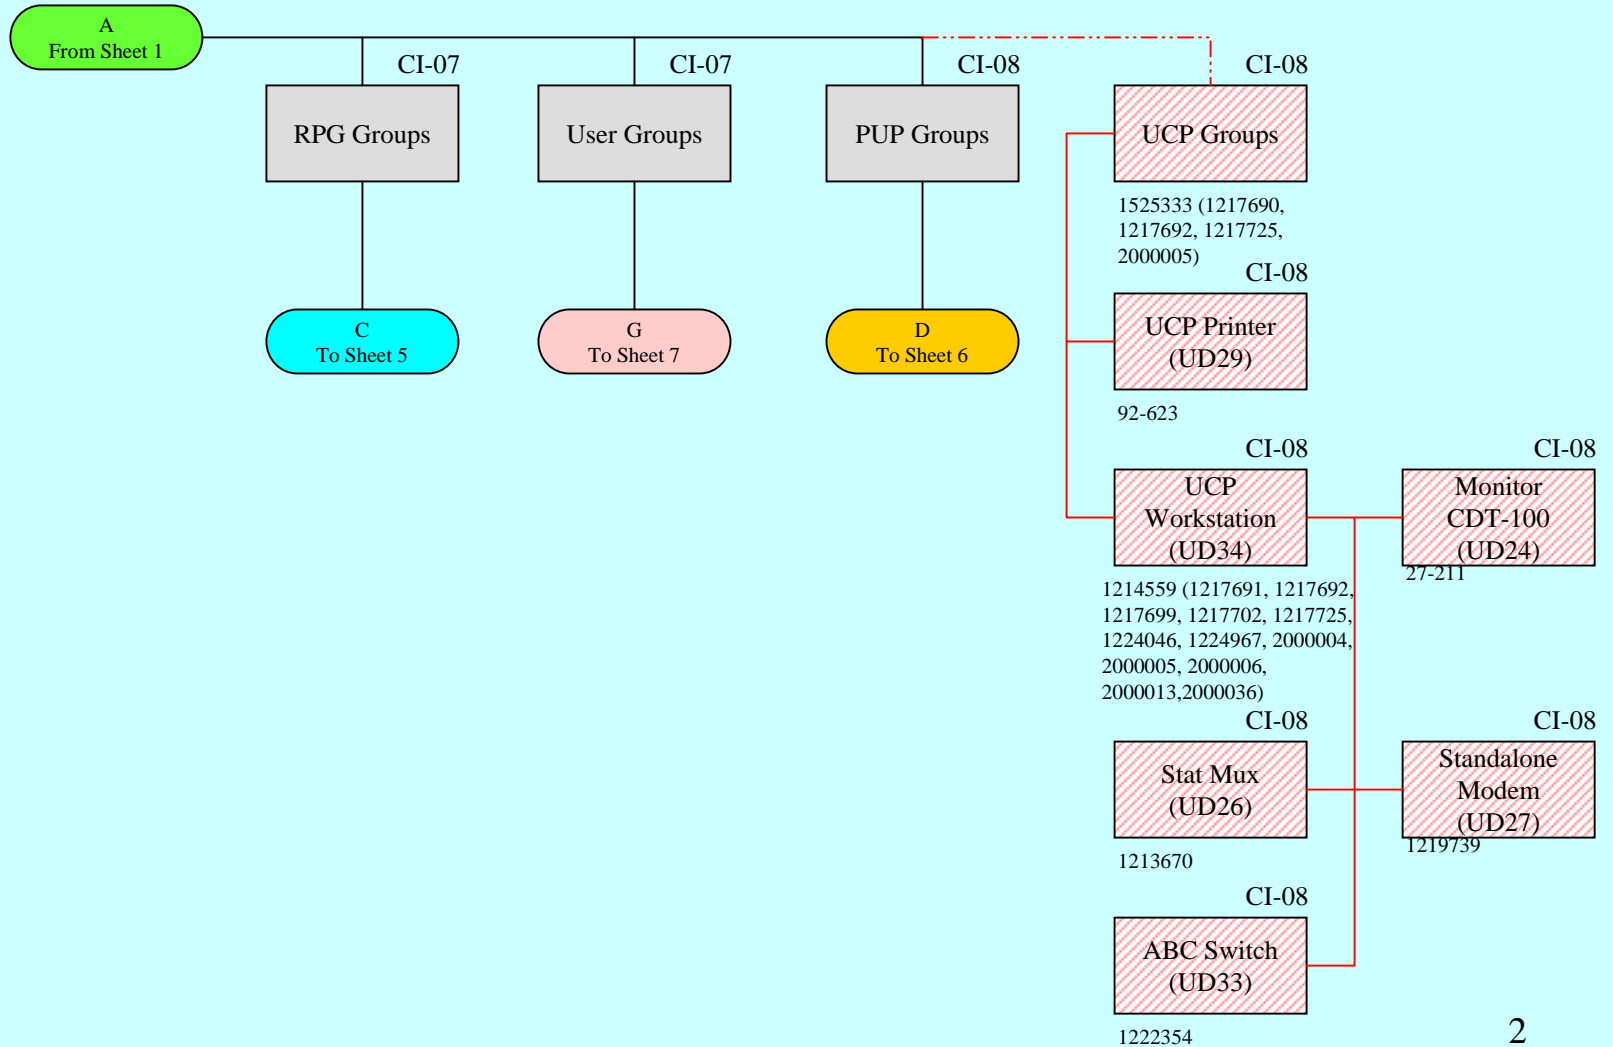

WSR-88D SIMPLIFIED FAMILY TREE

Continued