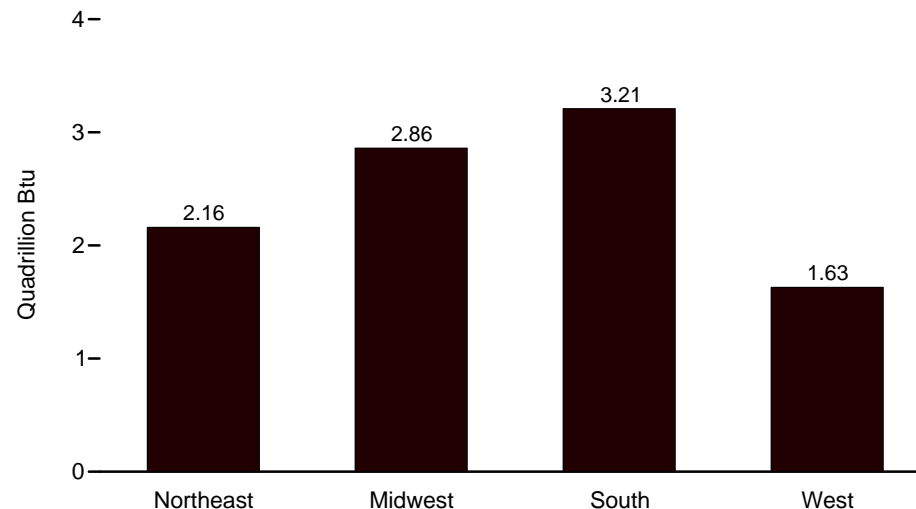

Figure 2.4 Household Energy Consumption

Consumption by All Households, Selected Years, 1978-2001

Consumption by All Households, by Census Region, 2001

Consumption per Household, Selected Years, 1978-2001

Consumption per Household, by Census Region, 2001

Notes: • Data include natural gas, electricity, distillate fuel oil, kerosene, and liquefied petroleum gases; data do not include wood. • For years not shown, there are no data available. Data for 1978-1984 are for April of the year shown through March of following year; data for

1987 forward are for the calendar year. • Because vertical scales differ, graphs should not be compared. • See Appendix C for Census regions. Source: Table 2.4.