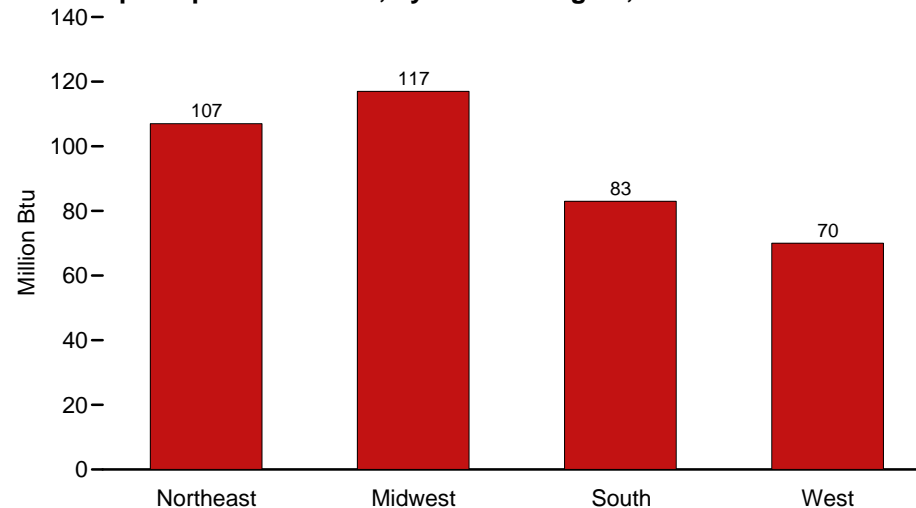

Figure 2.4 Household Energy Consumption

Consumption by All Households, Selected Years, 1978-2001

Consumption by All Households, by Census Region, 2001

Consumption per Household, Selected Years, 1978-2001

Consumption per Household, by Census Region, 2001

Notes: • Data include natural gas, electricity, distillate fuel oil, kerosene, and liquefied petroleum gases; data do not include wood. • For years not shown, there are no data available. Data for 1978-1984 are for April of the year shown through March of following year; data for

1987 forward are for the calendar year. • Because vertical scales differ, graphs should not be compared. • See Appendix C for Census regions. Source: Table 2.4.