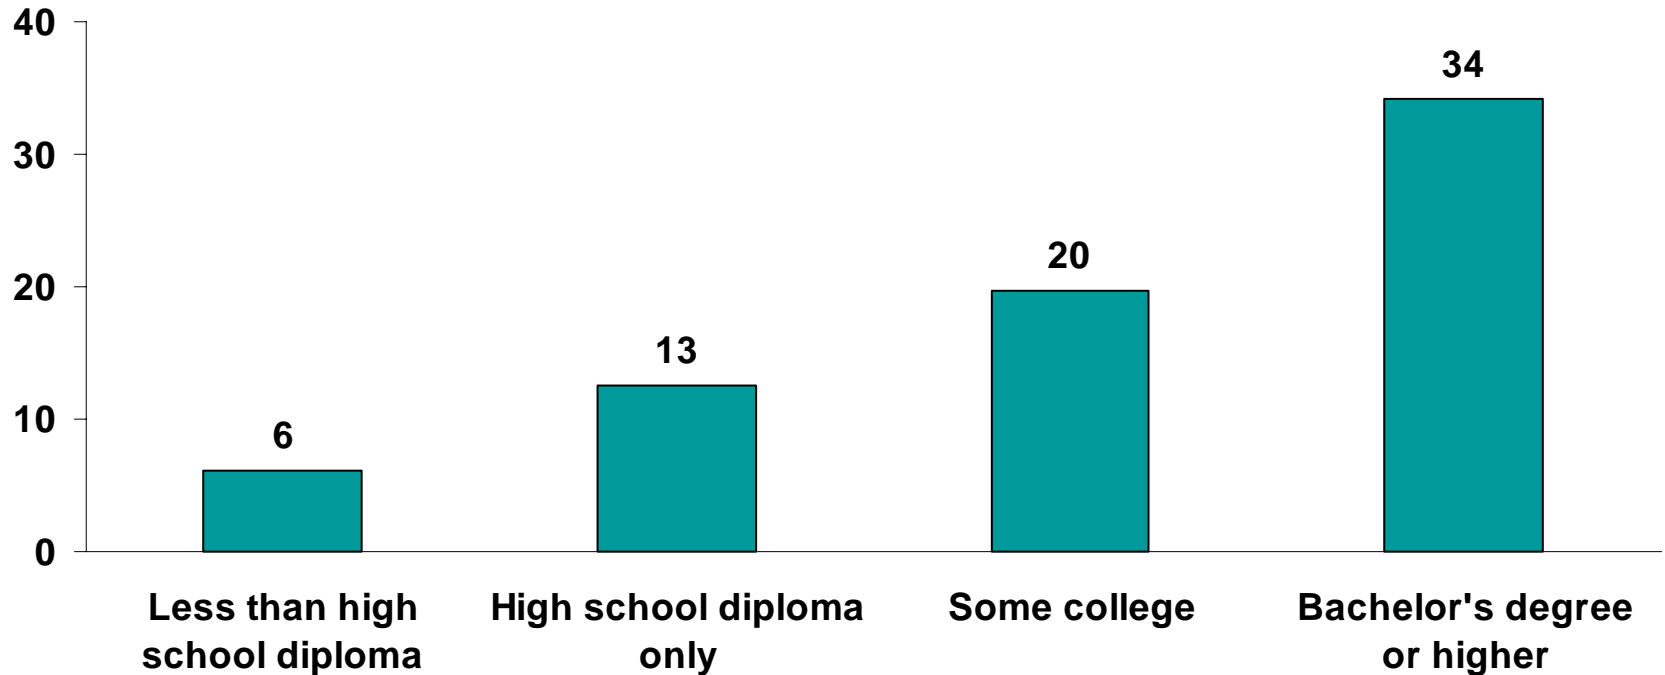

Percent of employed persons who worked at home on an average workday, by education level

Percent

NOTE: Data include all employed persons age 25 and over on days they worked. Data include all days of the week and are an average for 2003-06.

SOURCE: Bureau of Labor Statistics