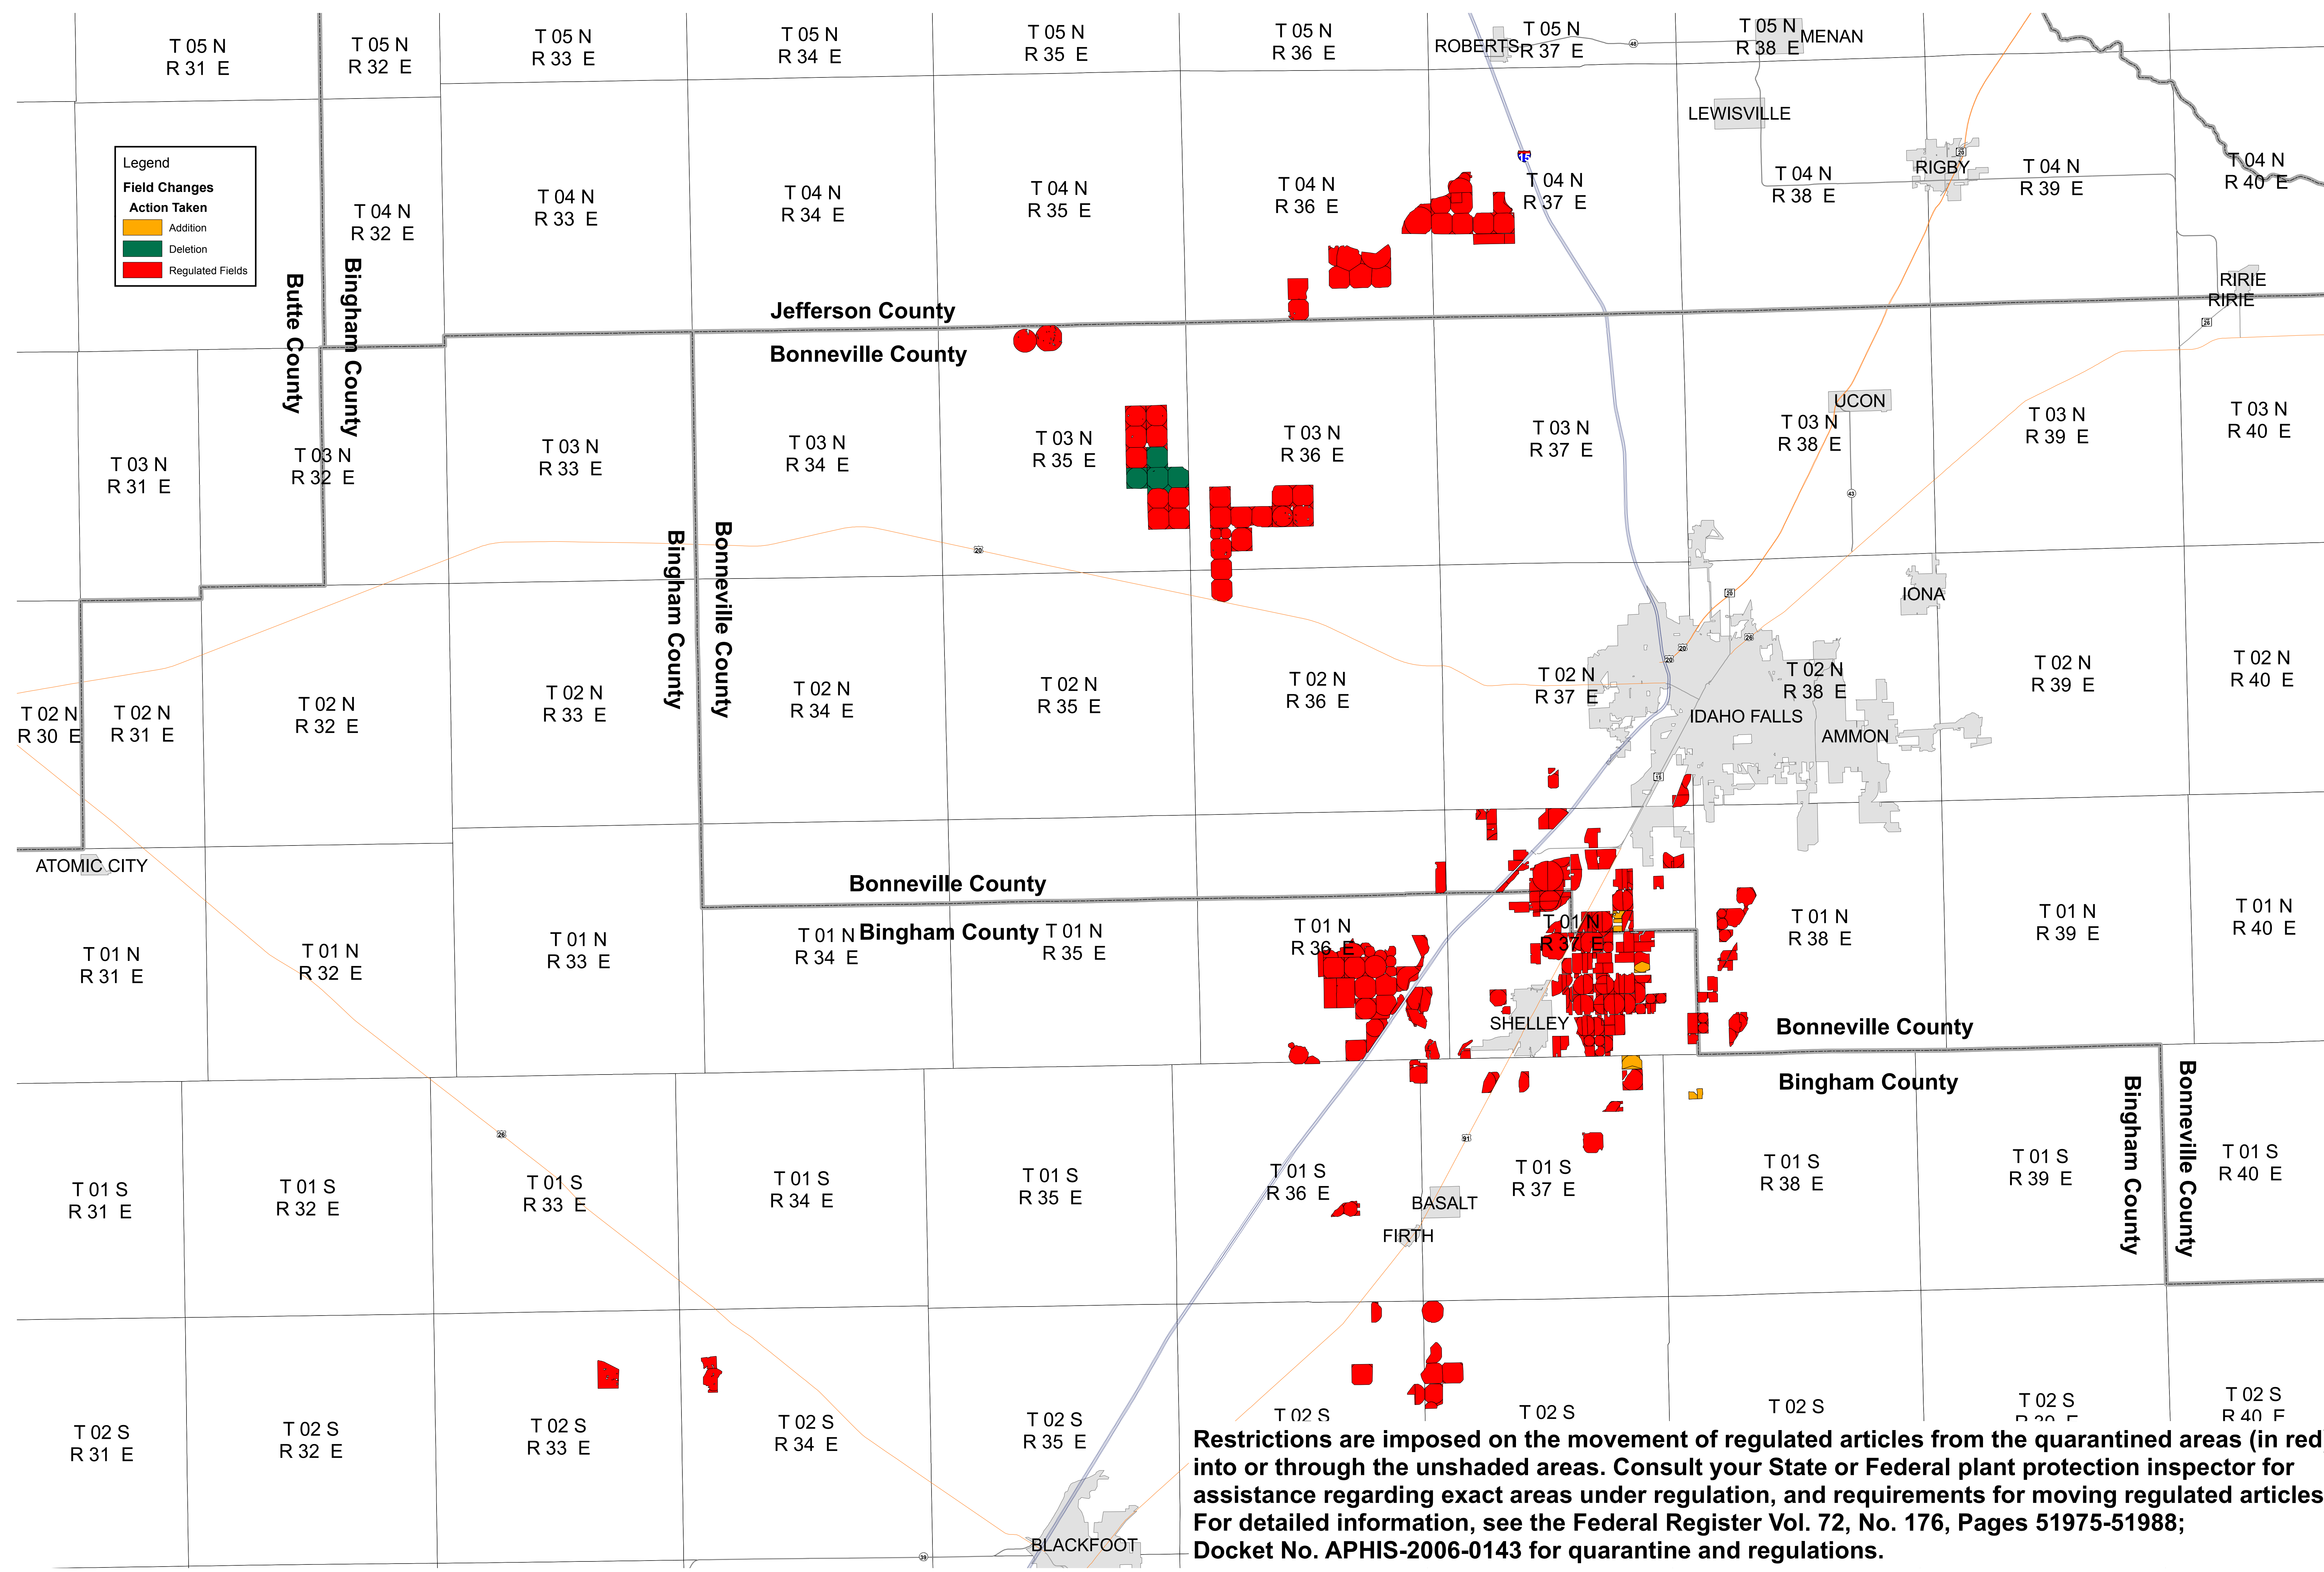

Potato Cyst Nematode - Idaho

Changes to Regulated Area Since November 1, 2007

Data Current As Of: March 4, 2008
Coordinate System: IDTM

The U.S. Department of Agriculture's Animal and Plant Health Inspection Service collected the data displayed for internal agency purposes only.