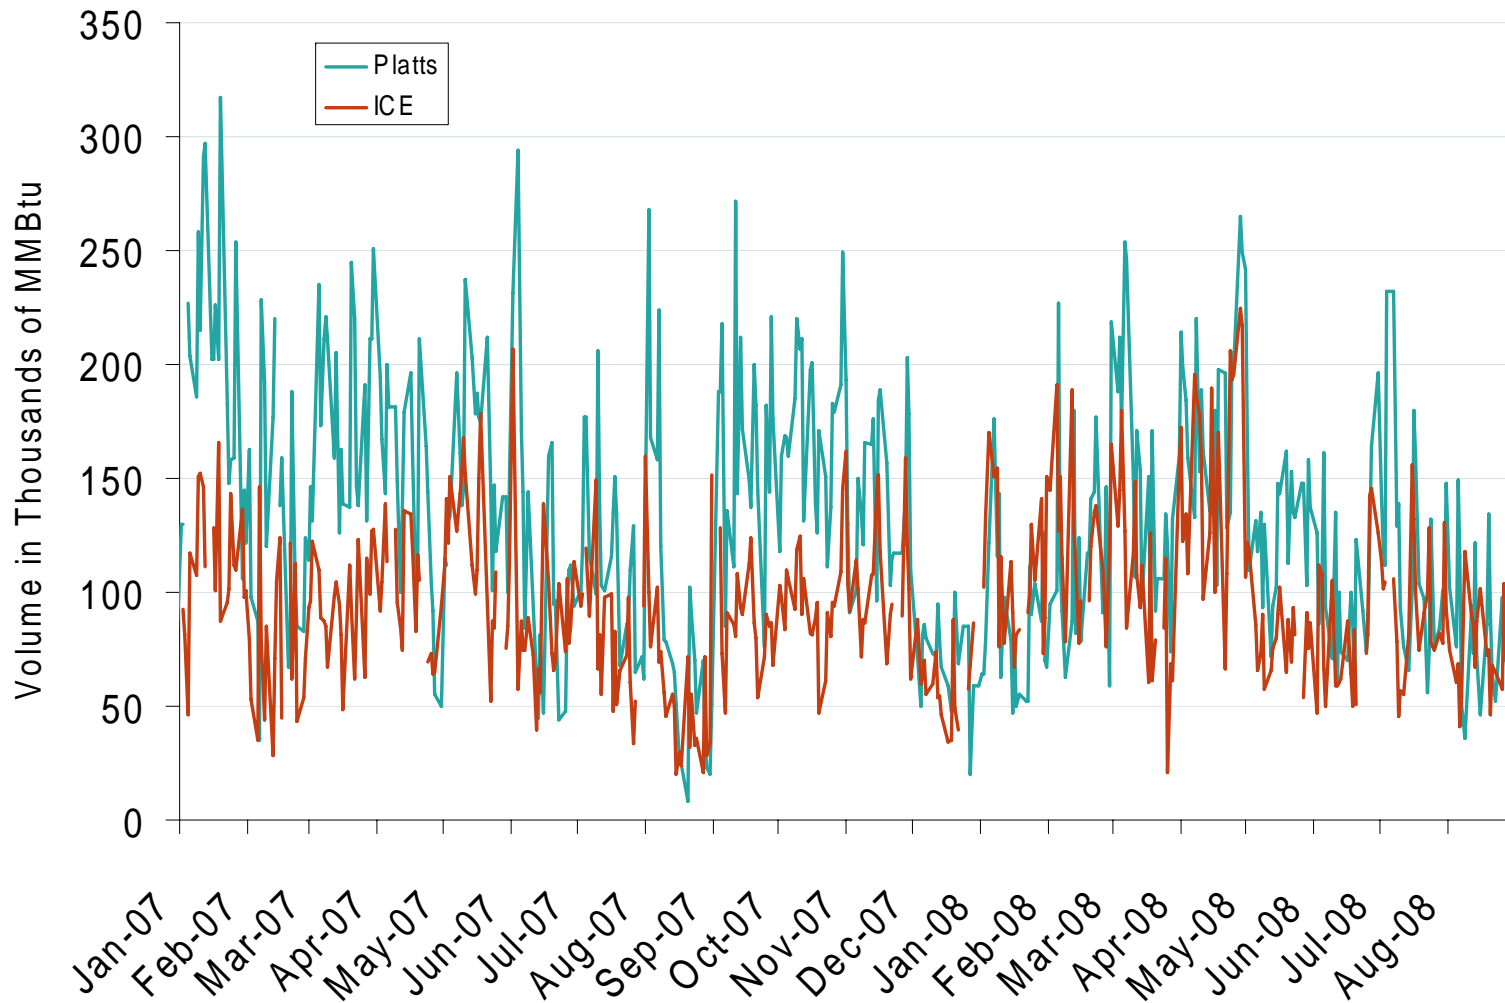

Published and Traded Daily Spot Volumes at Texas Eastern M-1 Kosi

Source: Derived from *Platts* and *ICE* data.