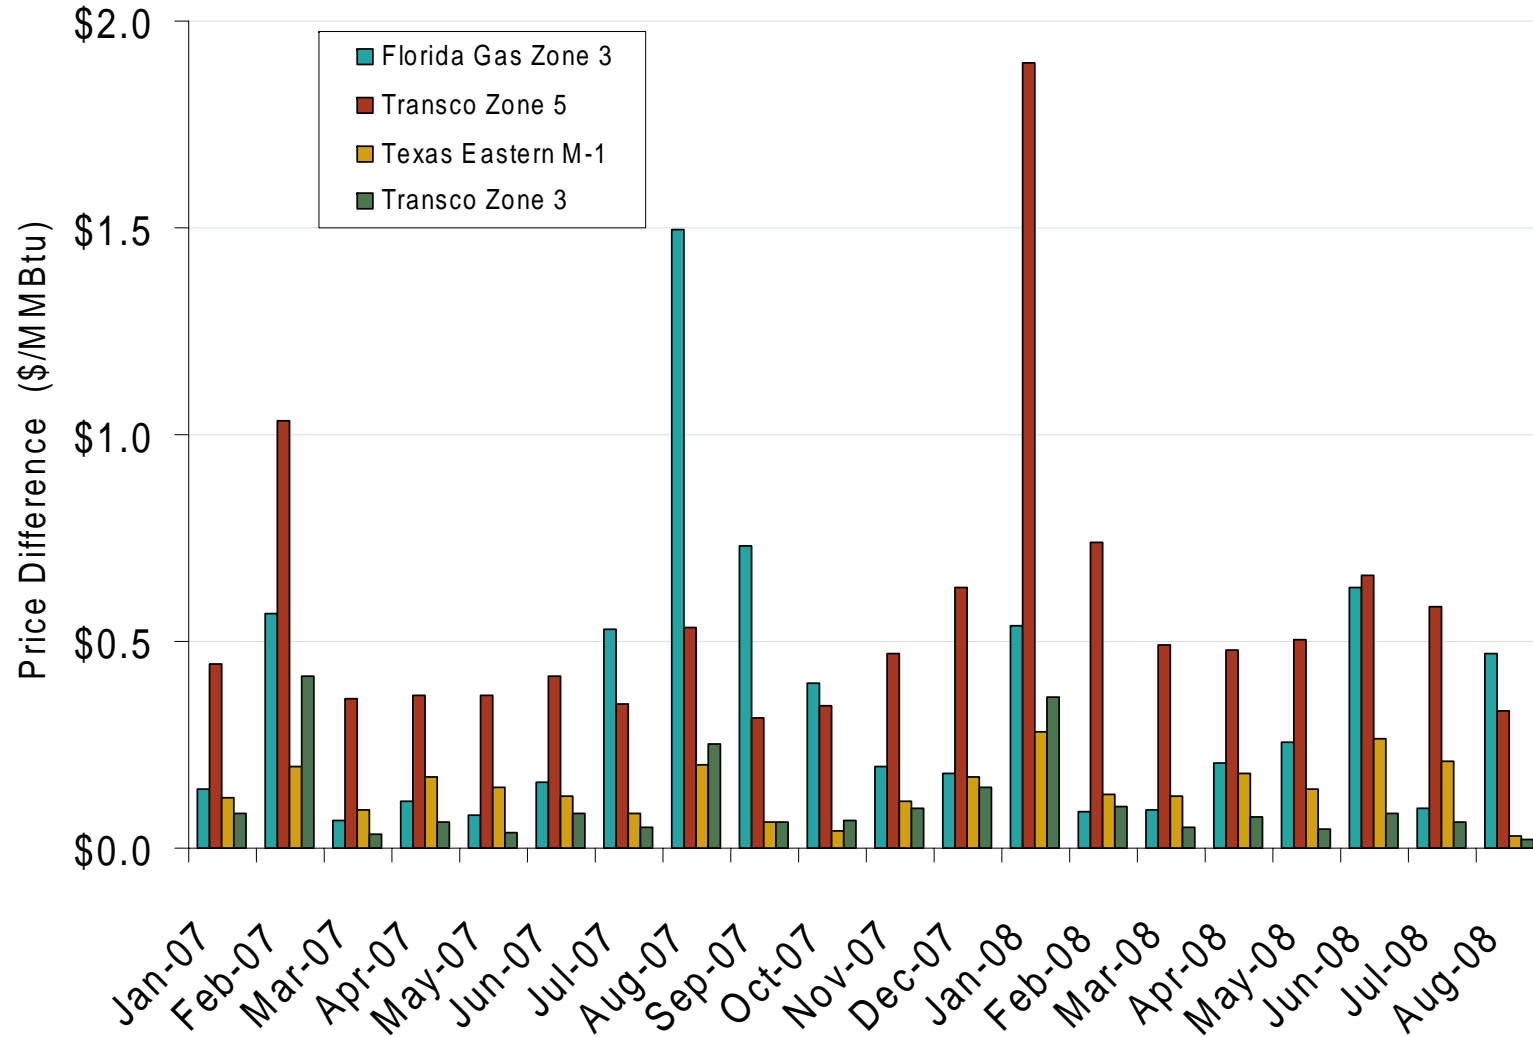

Southeastern Monthly Average Basis Value to Henry Hub

Source: Derived from *Platts* data.