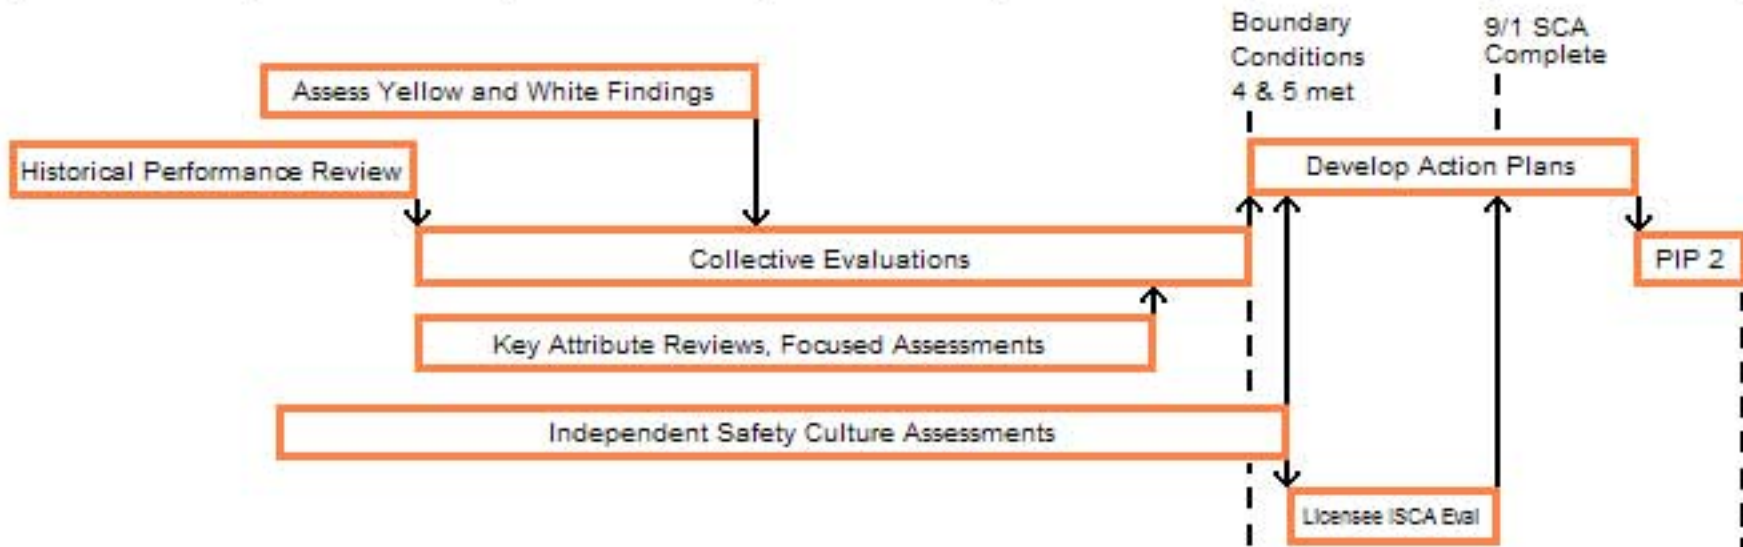

Palo Verde 95003 Schedule

March | April | May | June | July | August | September | October | November

Licensee Actions

95003 Activities

Meetings