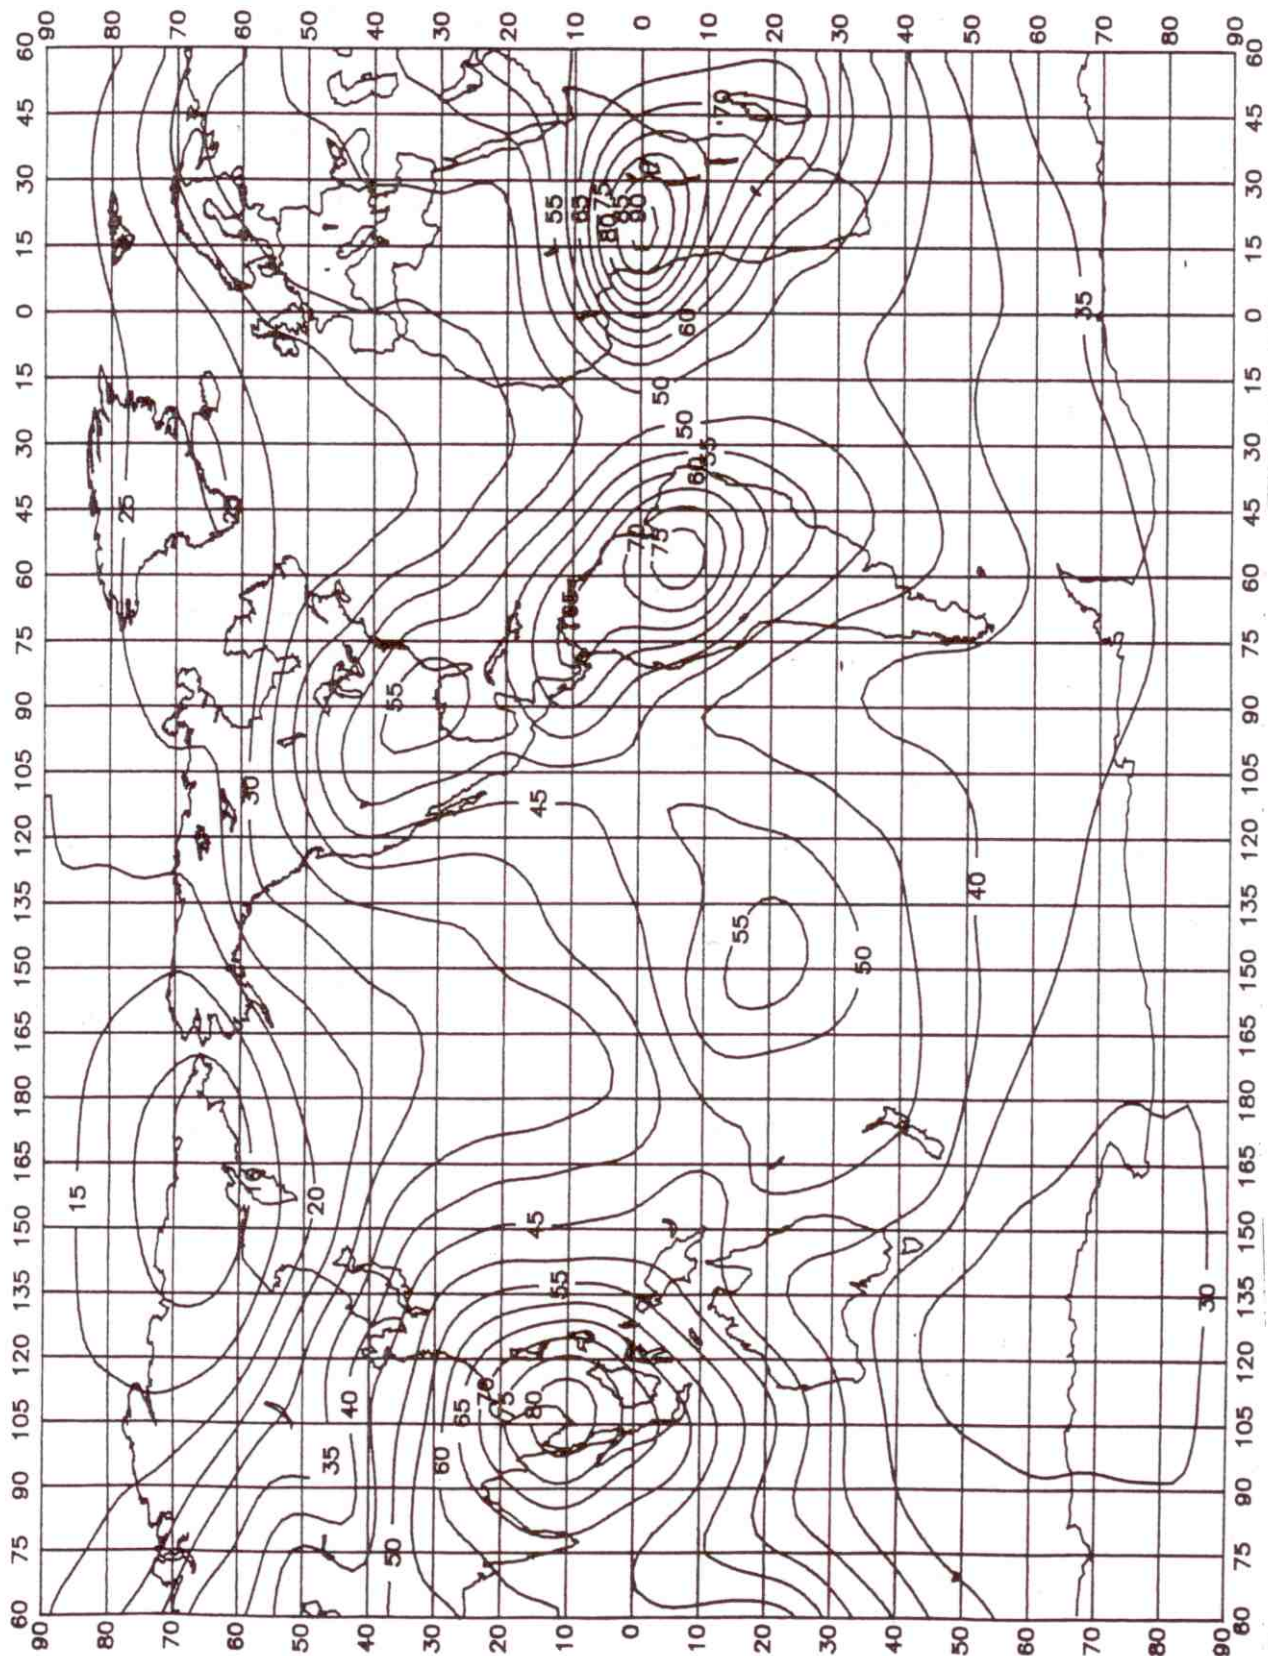

Figure 42. Expected values of atmospheric radio noise at 1 MHz, F_{am} (dB above $kT_0 b$), for March, April, May, 0800-1200 hours.

Figure 43. Expected values of atmospheric radio noise at 1 MHz, F (dB above kT_0b), for March, April, May, 1200-1600 hours.