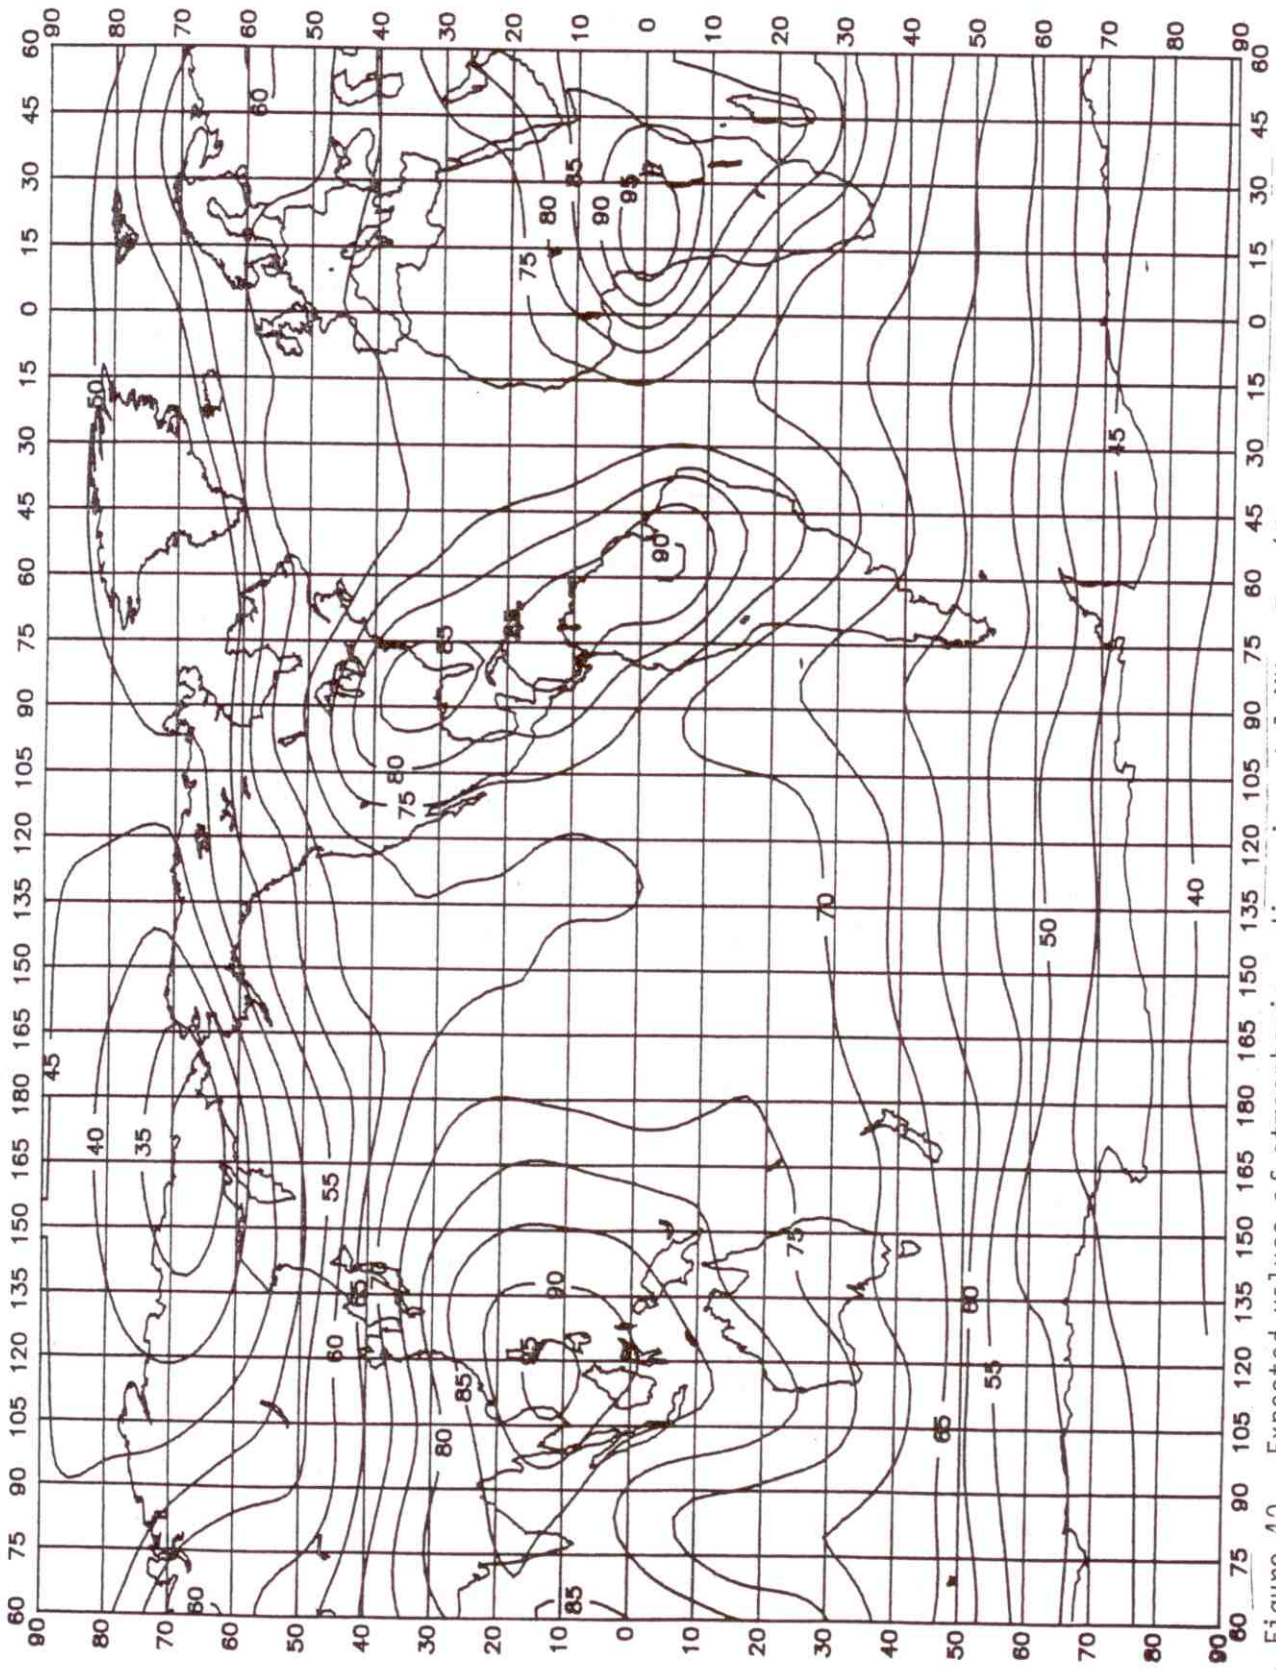

Figure 38. Expected values of atmospheric radio noise at 1 MHz, F_{1000} (dB above kT_0), for December, January, February, 1600-2000 hours.

Figure 39. Expected values of atmospheric radio noise at 1 MHz, F (dB above kT_0b), for December, January, February, 2000-2400 hours.