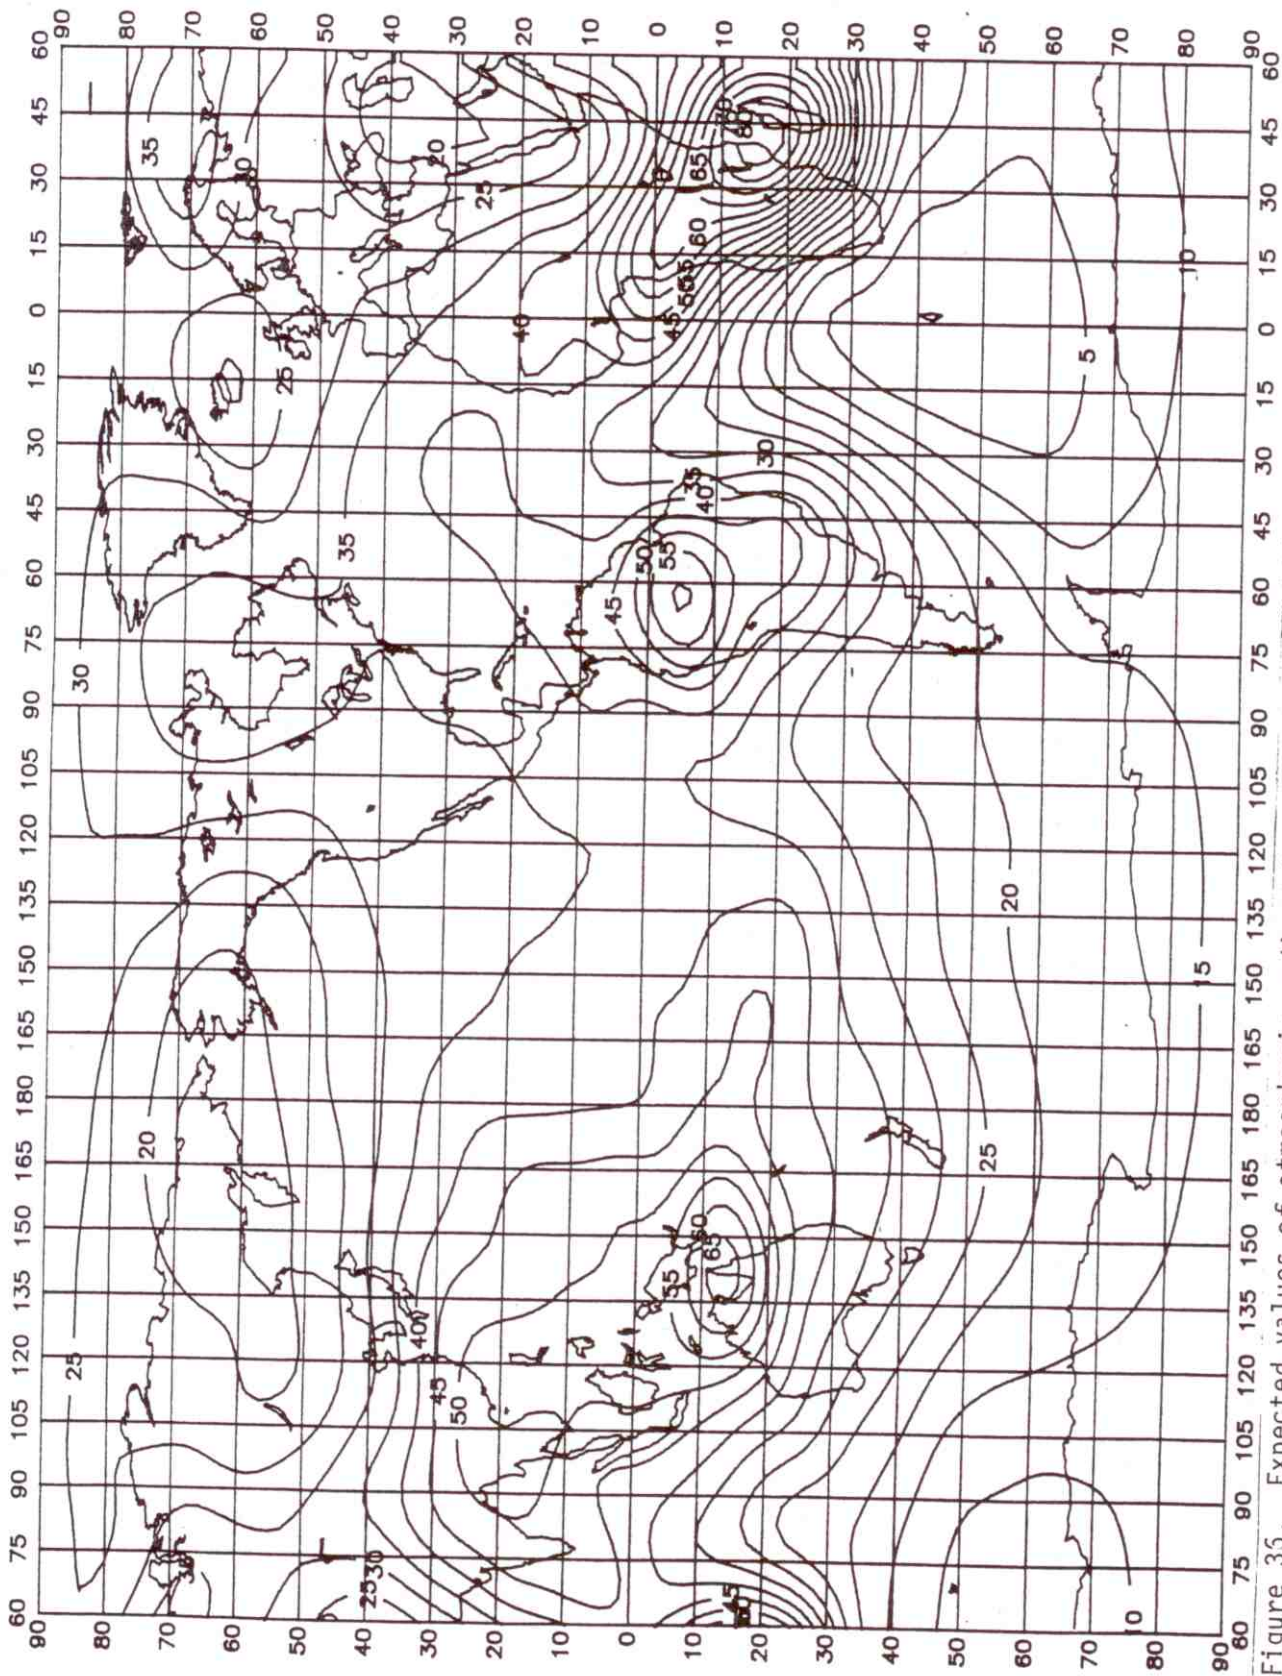

Figure 34. Expected values of atmospheric radio noise at 1 MHz, F_{am} (dB above kT_0b), for December, January, February, 0000-0400 hours.

Figure 35. Expected values of atmospheric radio noise at 1 MHz, F_{am} (dB above kT_0b), for December, January, February, 0400-0300 hours.