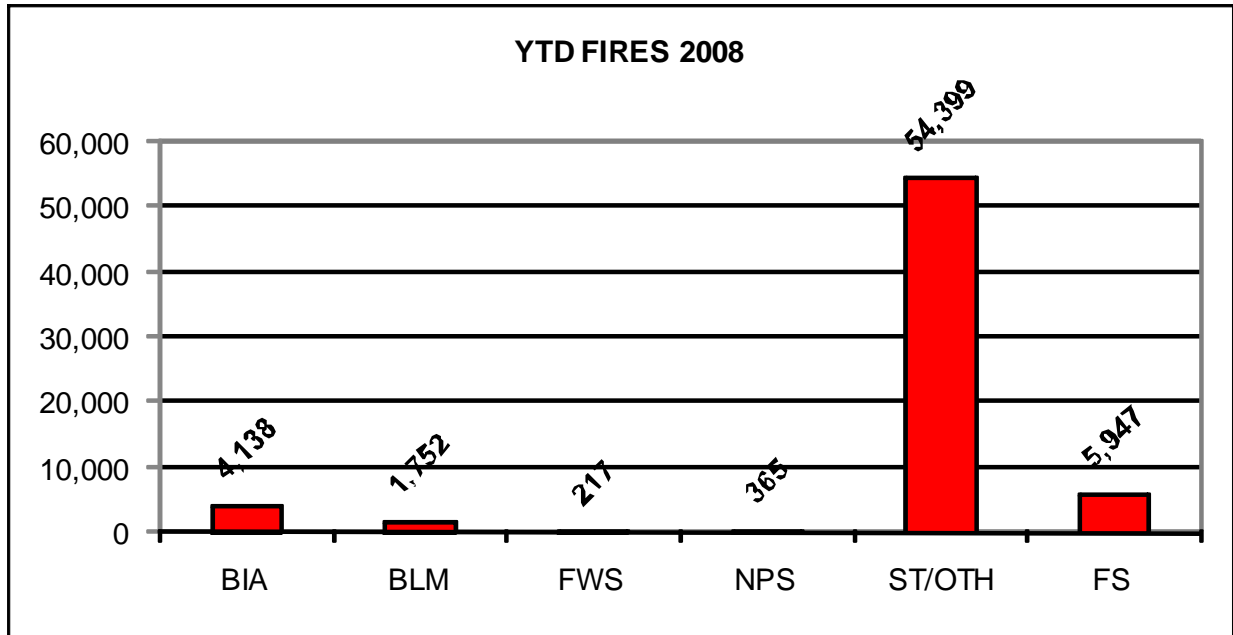

Updated September 16, 2008

Year to Date Reported Fires and Acres by Geographic Area

Year to Date Reported Fires and Acres by Agency

Year to Date Reported Prescribed Fires and Acres by Geographic Area

Year to Date Reported Prescribed Fires and Acres by Agency

Resources Reported Committed Today by Type