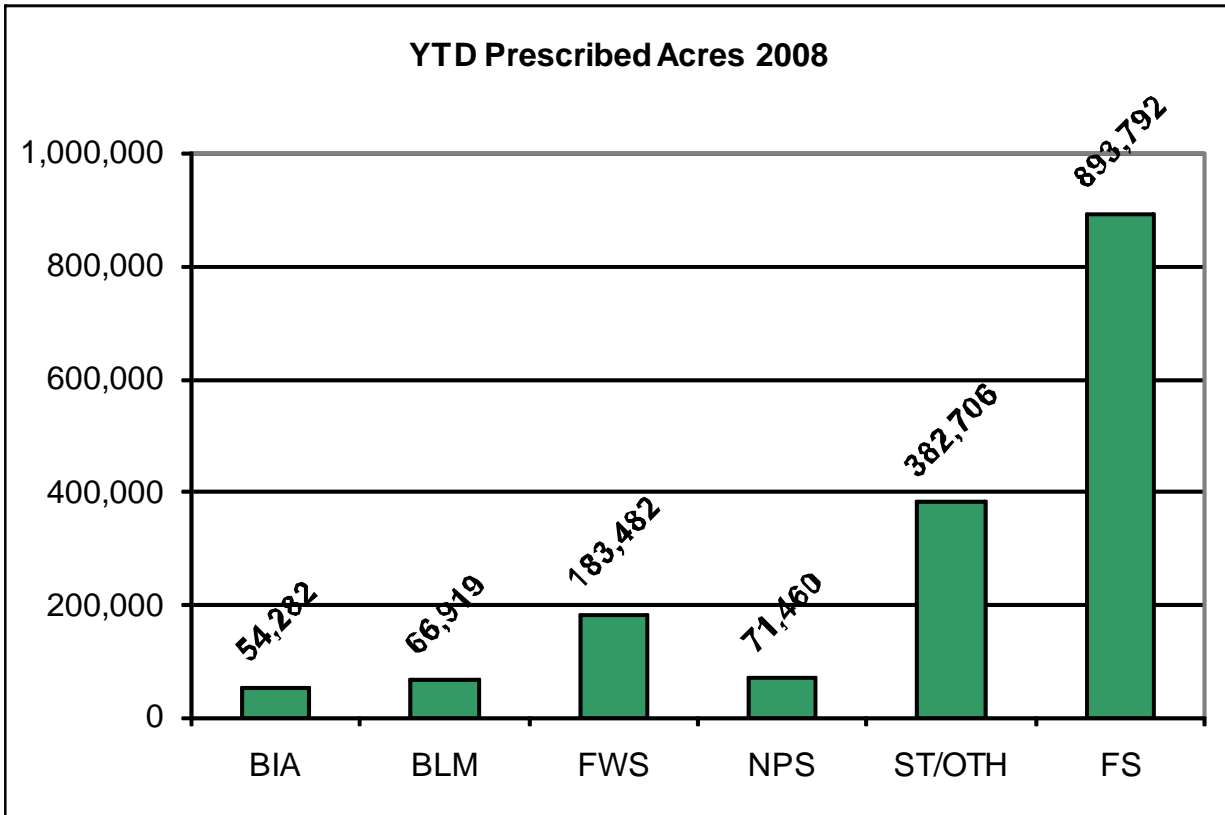

Updated September 16, 2008

Year to Date Reported Fires and Acres by Geographic Area

Year to Date Reported Fires and Acres by Agency

Year to Date Reported Prescribed Fires and Acres by Geographic Area

Year to Date Reported Prescribed Fires and Acres by Agency

Resources Reported Committed Today by Type