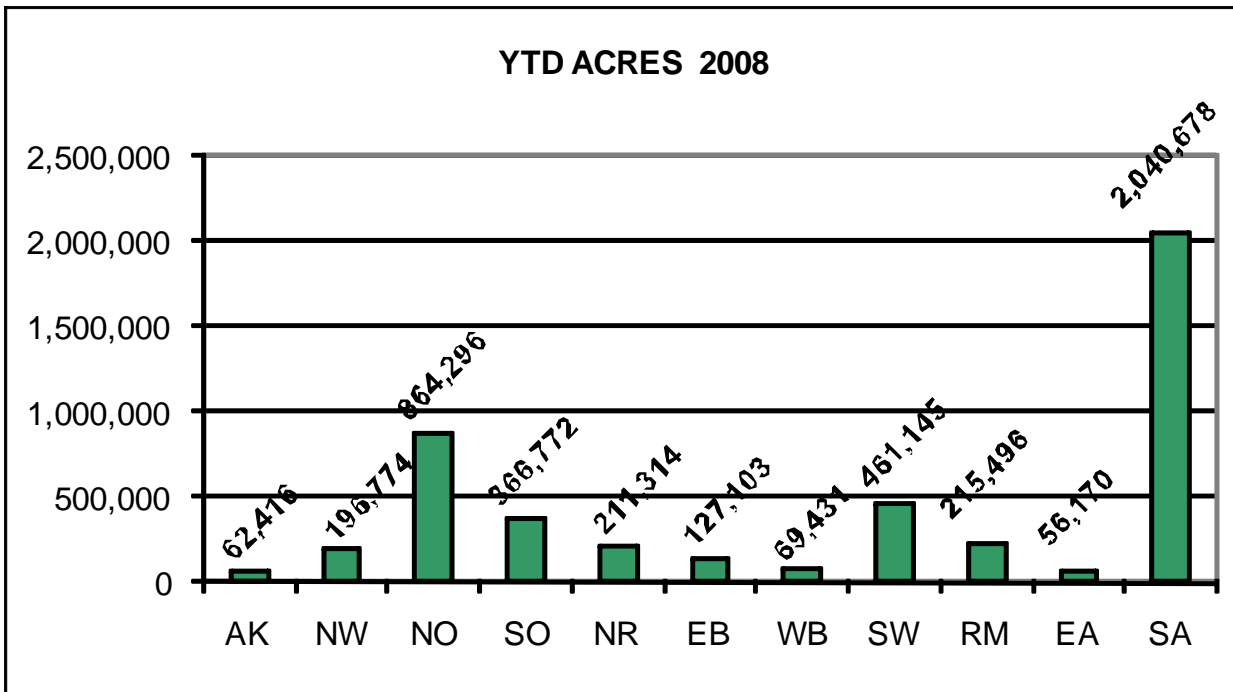

Updated September 16, 2008

Year to Date Reported Fires and Acres by Geographic Area

Year to Date Reported Fires and Acres by Agency

Year to Date Reported Prescribed Fires and Acres by Geographic Area

Year to Date Reported Prescribed Fires and Acres by Agency

Resources Reported Committed Today by Type