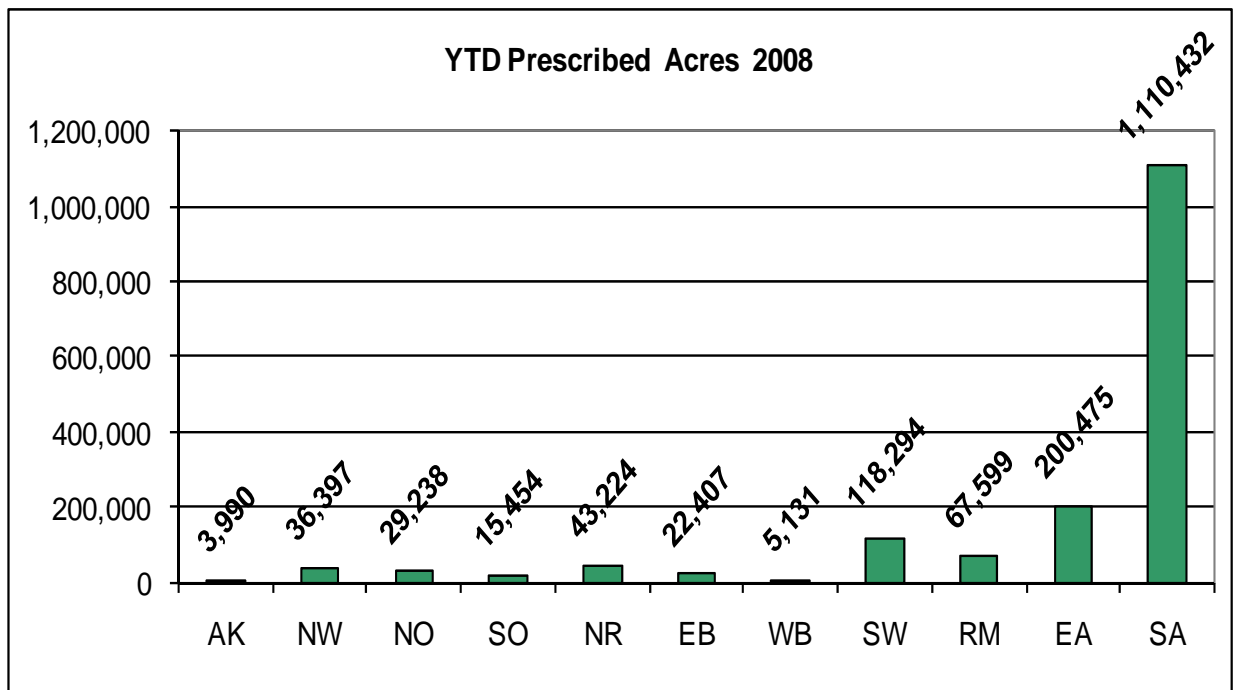

Updated September 16, 2008

Year to Date Reported Fires and Acres by Geographic Area

Year to Date Reported Fires and Acres by Agency

Year to Date Reported Prescribed Fires and Acres by Geographic Area

Year to Date Reported Prescribed Fires and Acres by Agency

Resources Reported Committed Today by Type