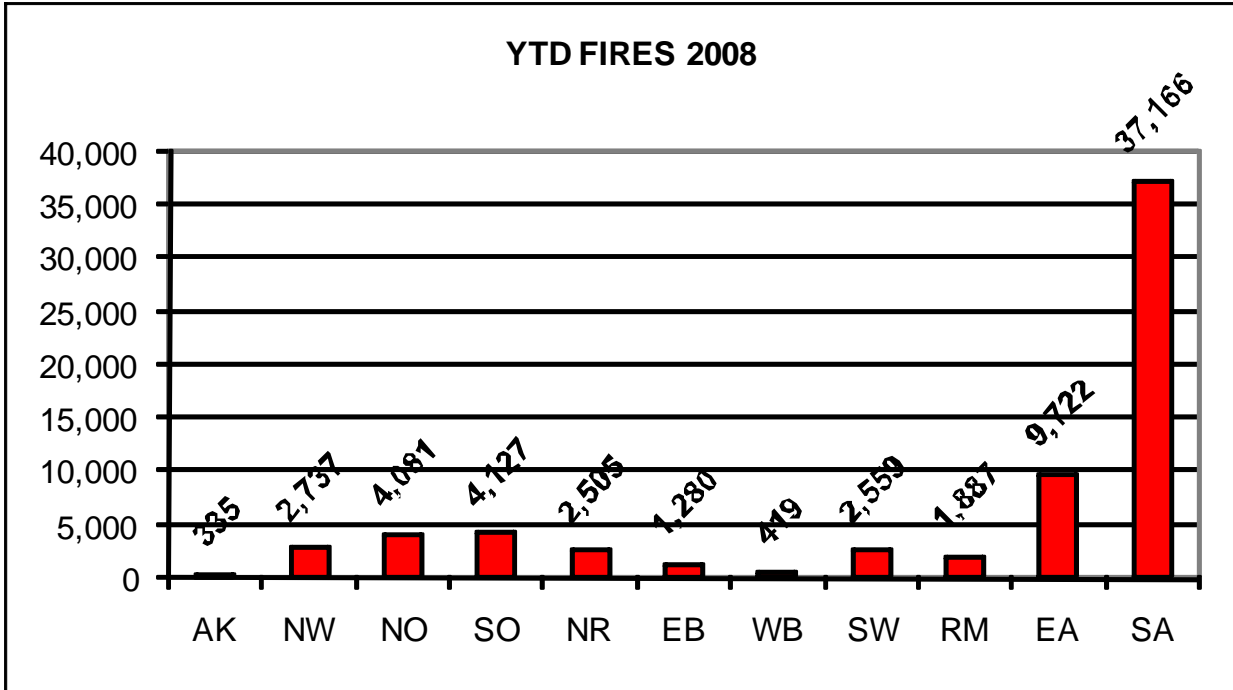

Updated September 16, 2008

Year to Date Reported Fires and Acres by Geographic Area

Year to Date Reported Fires and Acres by Agency

Year to Date Reported Prescribed Fires and Acres by Geographic Area

Year to Date Reported Prescribed Fires and Acres by Agency

Resources Reported Committed Today by Type