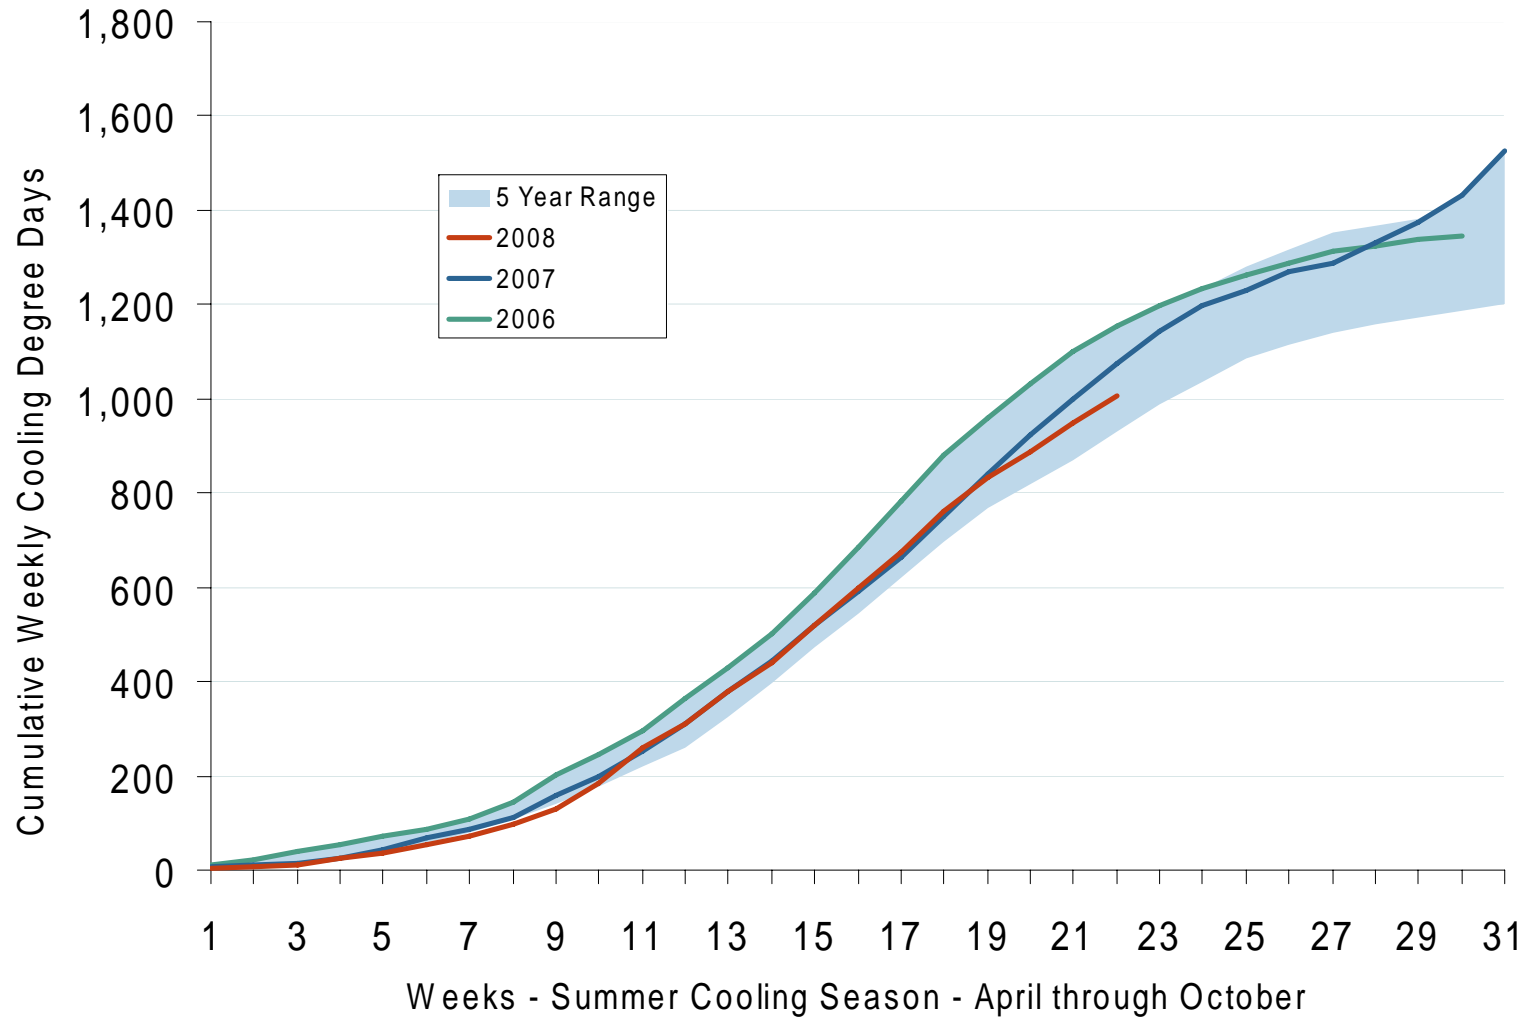

## U. S. Summer Cumulative Cooling Degree Days

Source: Derived from NOAA data.