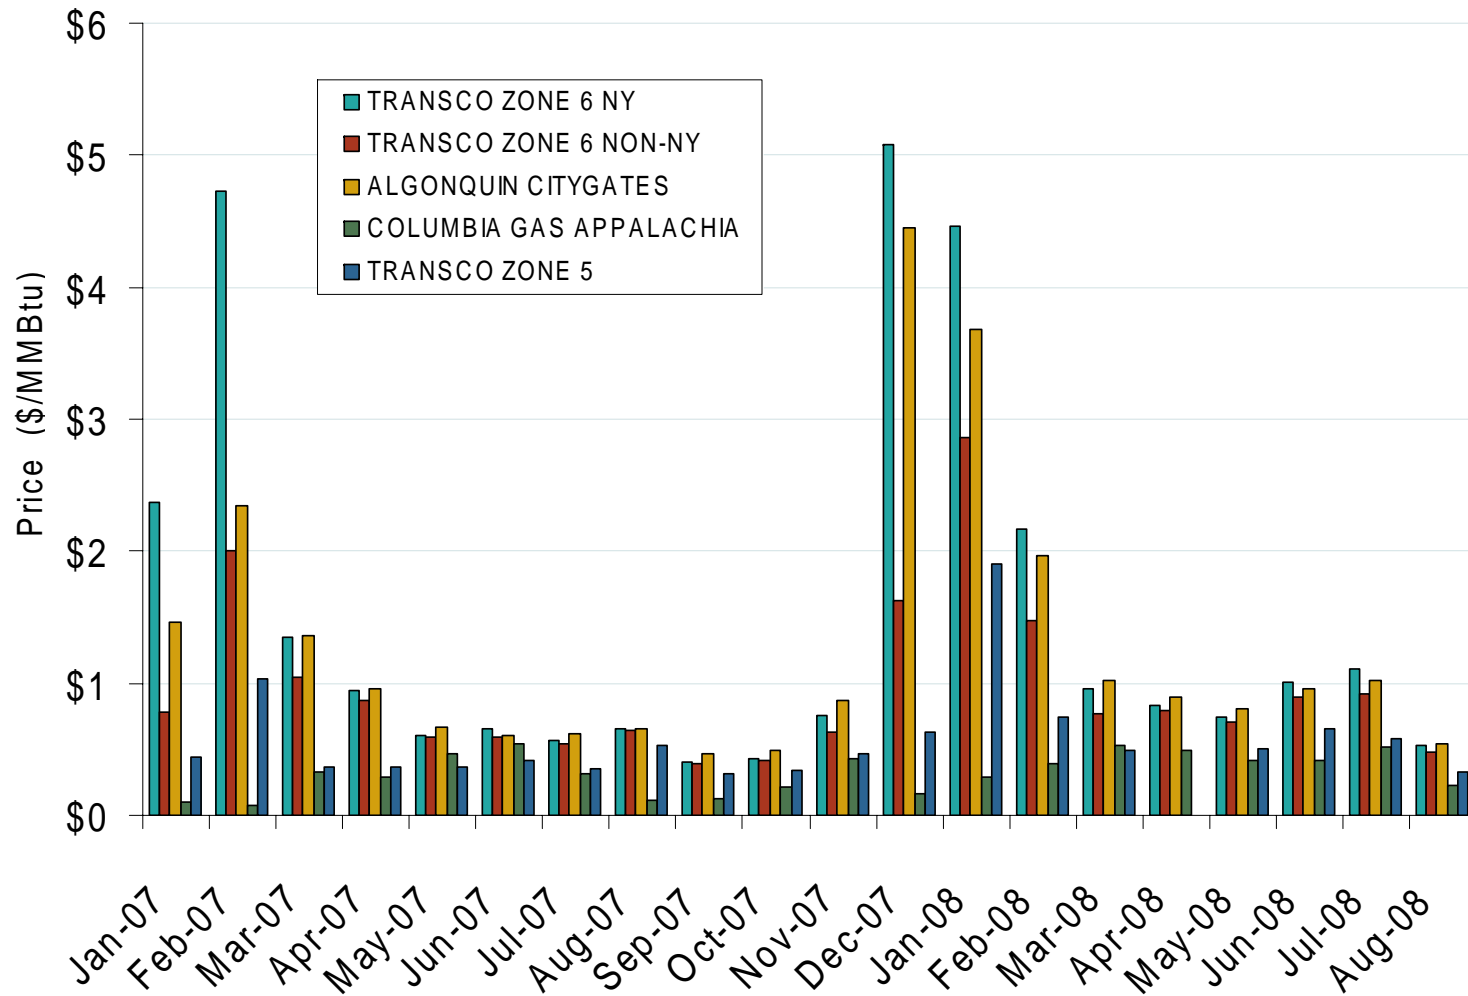

Northeastern Monthly Average Basis Value to Henry Hub

Source: Derived from *Platts* data.