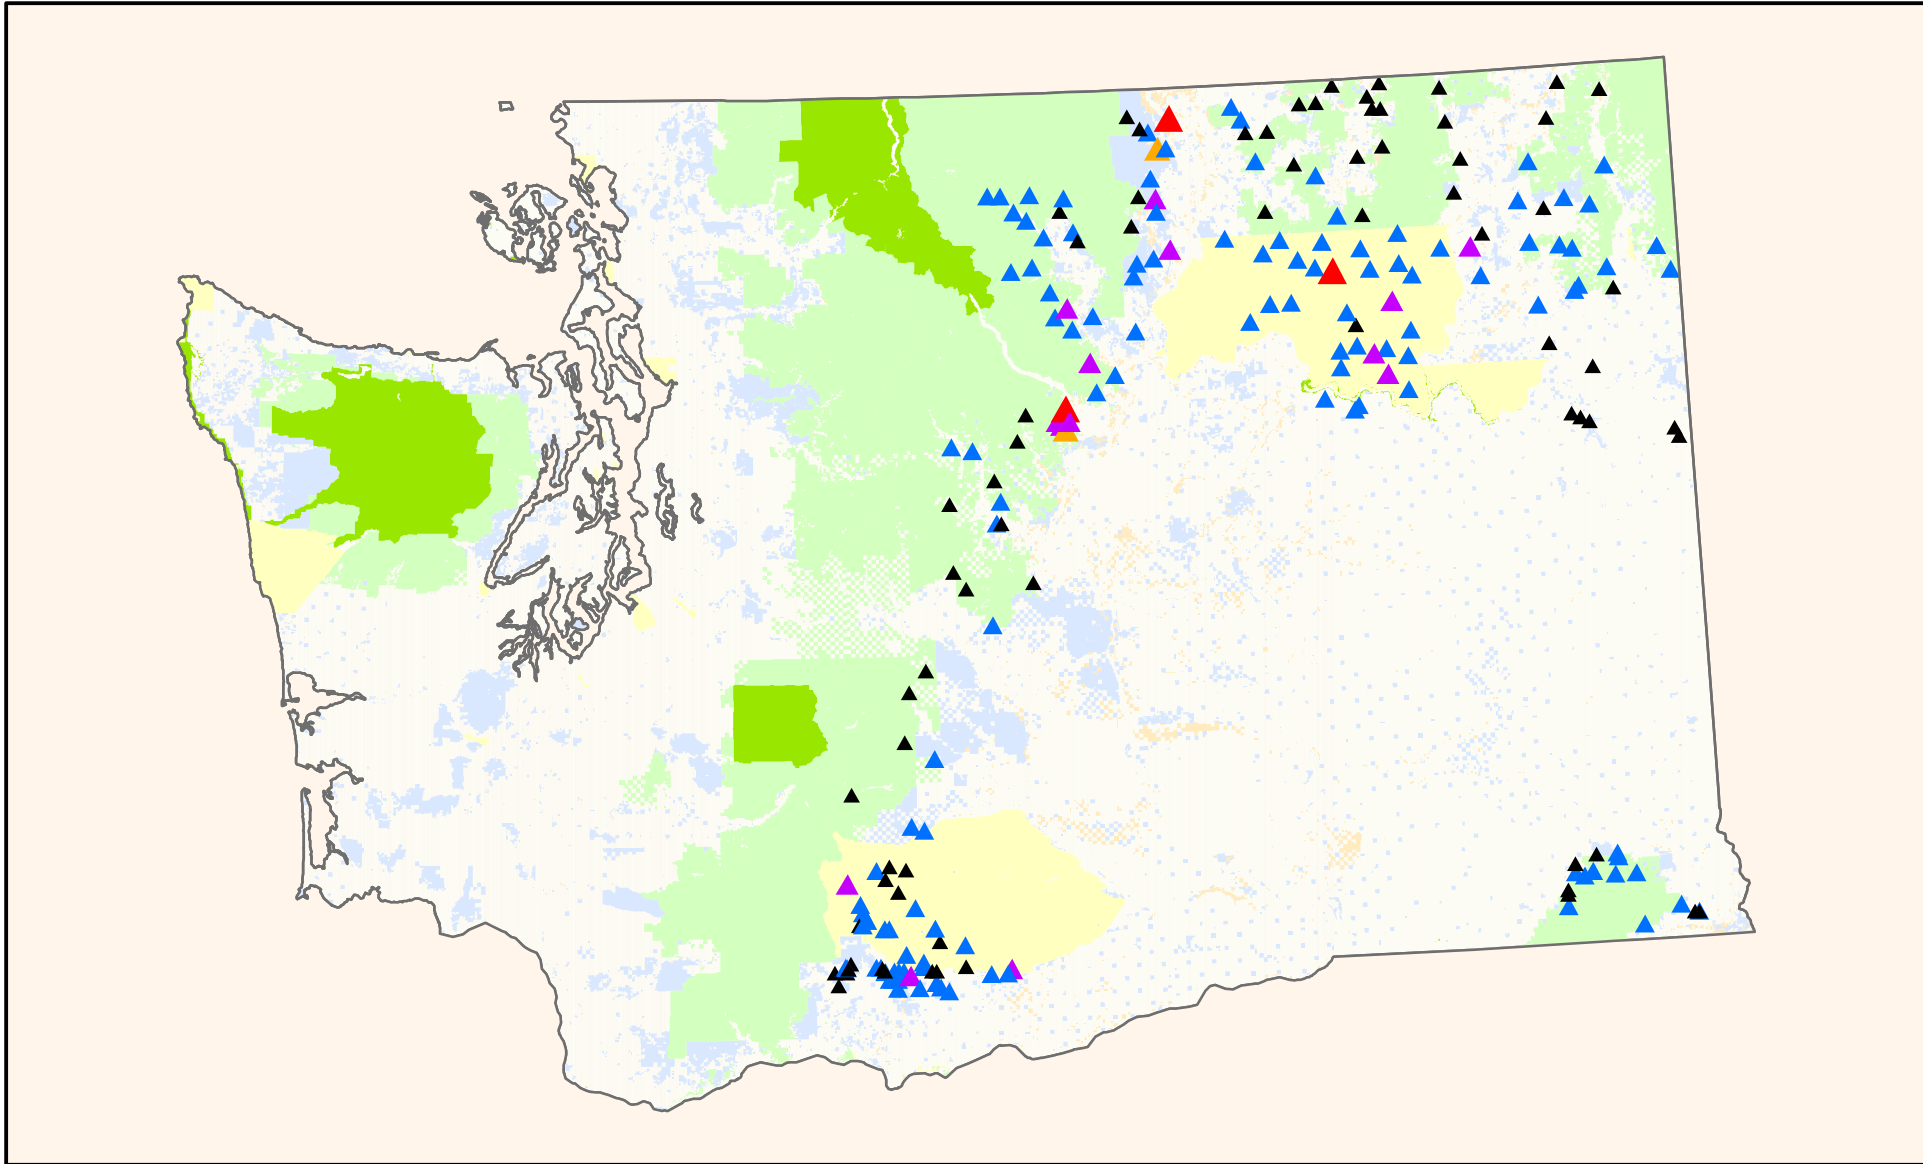

# Douglas-fir Tussock Moth: 1997 Average Trap Catch/Plot in Washington

Average # of Moths Caught/Trap/Plot					
▲ 0 Moths	▲ 11-25 Moths	▲ > 40 Moths	US Forest Service	National Park Service	Tribal Land
▲ 1-10 Moths	▲ 26-40 Moths		Bureau of Land Management	Washington State Land	