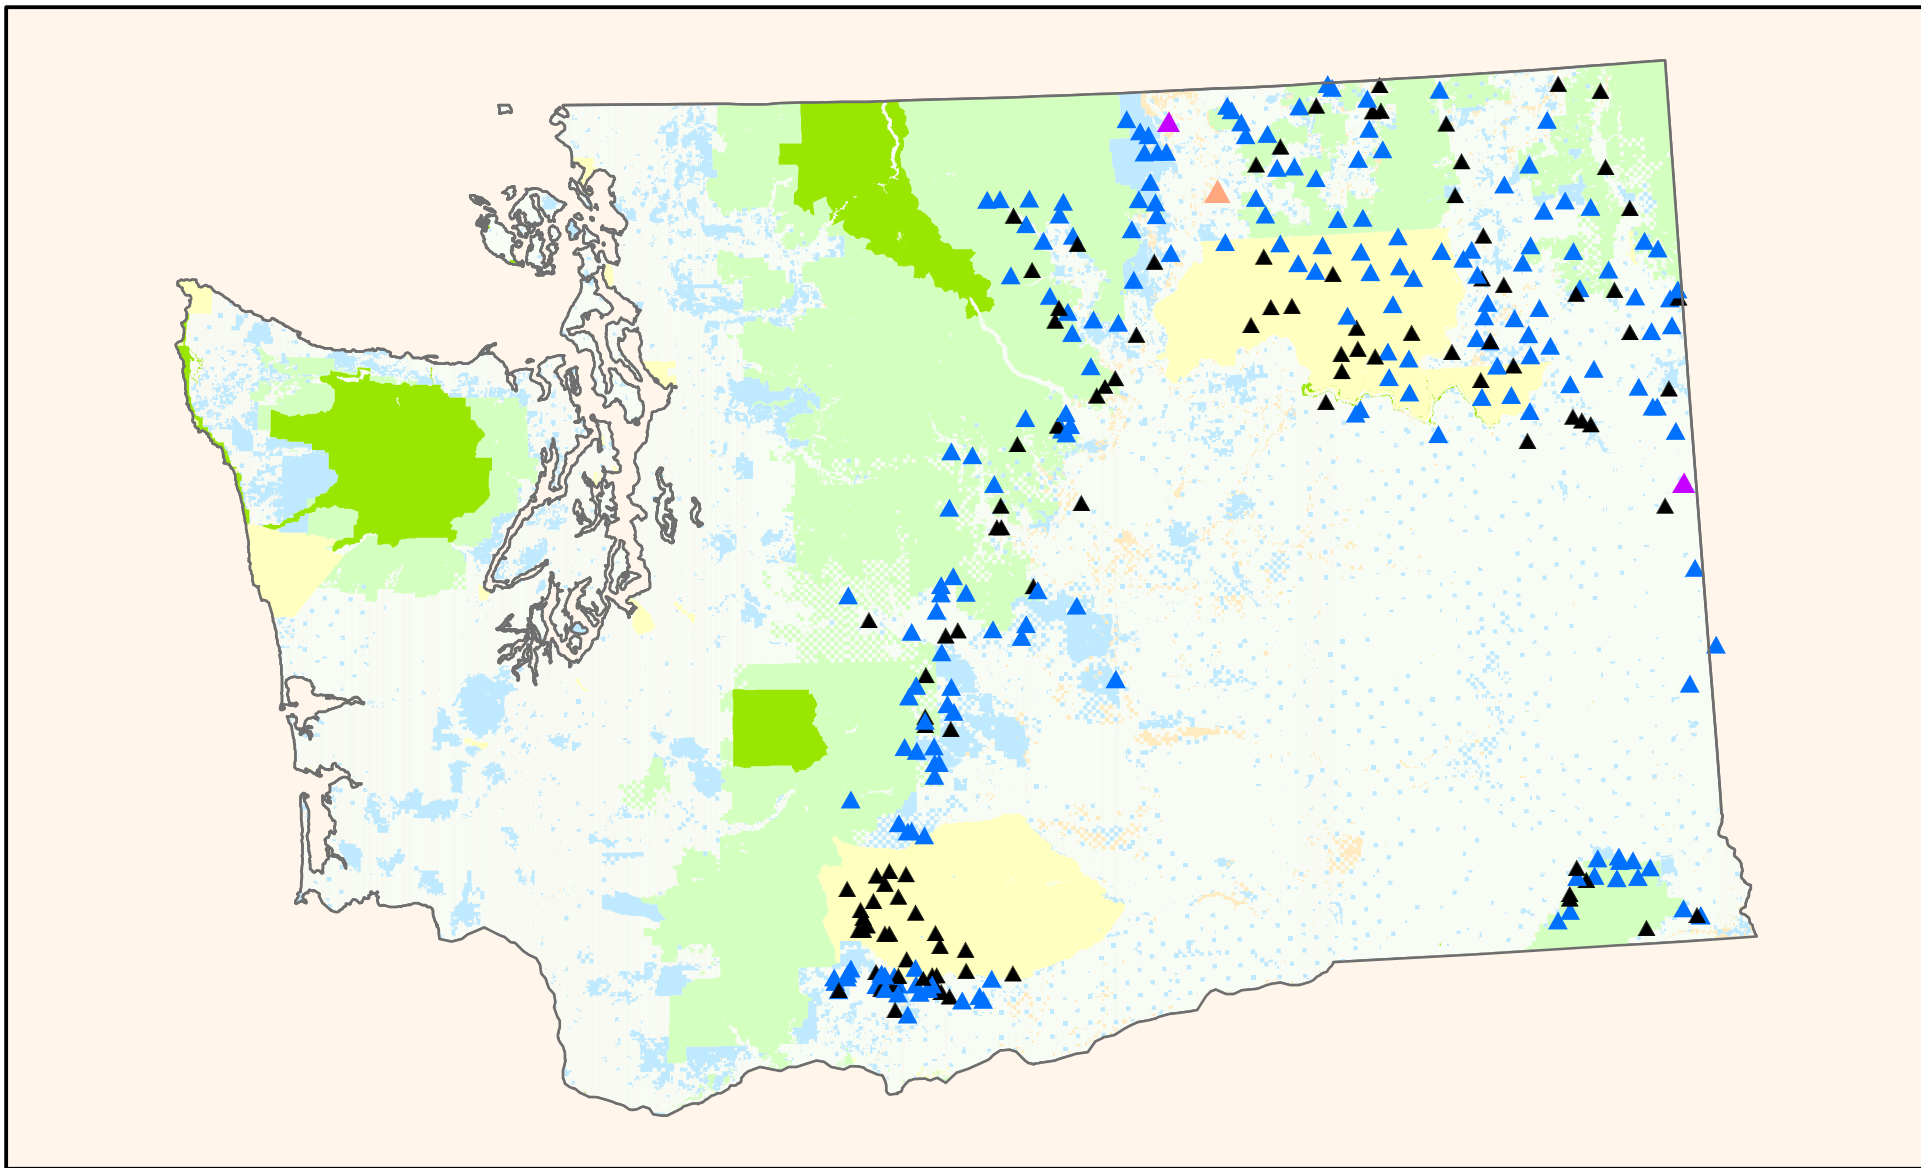

# Douglas-fir Tussock Moth: 2002 Average Trap Catch/Plot in Washington

Average # of Moths Caught/Trap/Plot		US Forest Service	National Park Service	Tribal Land
▲ 0 Moths	▲ 11-25 Moths			
▲ 1-10 Moths	▲ 26-40 Moths	Bureau of Land Management	Washington State Land	