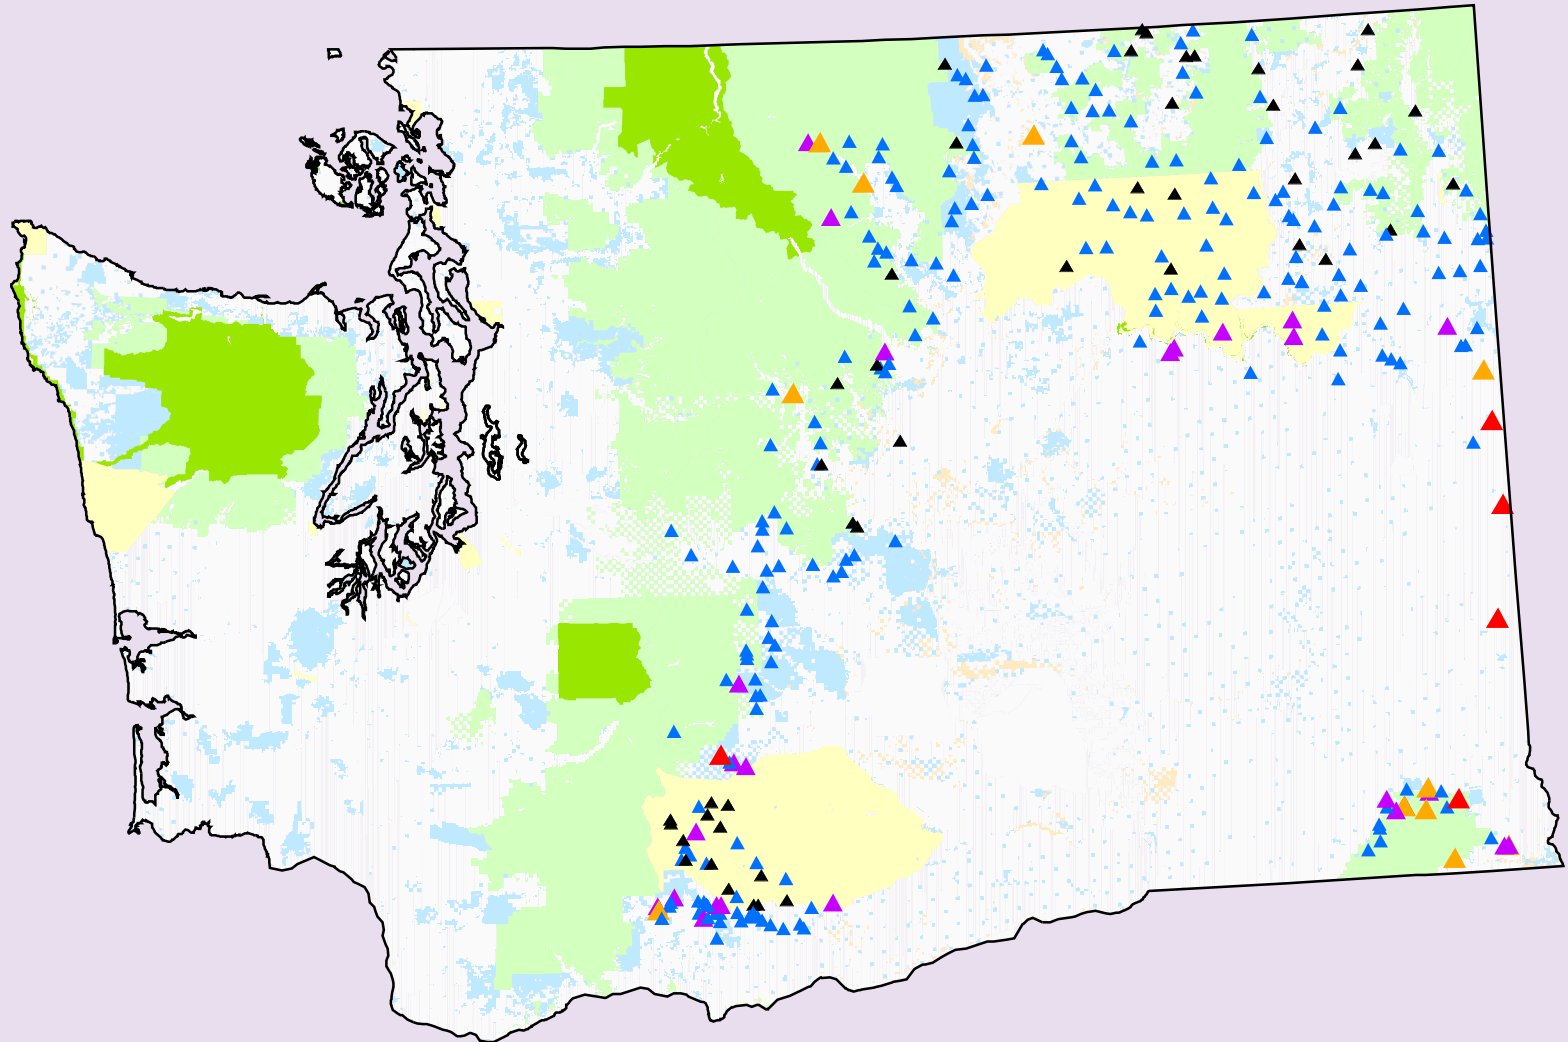

Douglas-fir Tussock Moth: 2001 Average Trap Catch/Plot in Washington

Average # Moths Caught/Trap/Plot

- ▲ 0 Moths
- ▲ 11-25 Moths
- ▲ 26-40 Moths
- ▲ 41+ Moths

US Forest Service

National Park Service

Bureau of Land Management

Washington State Land

Tribal Land