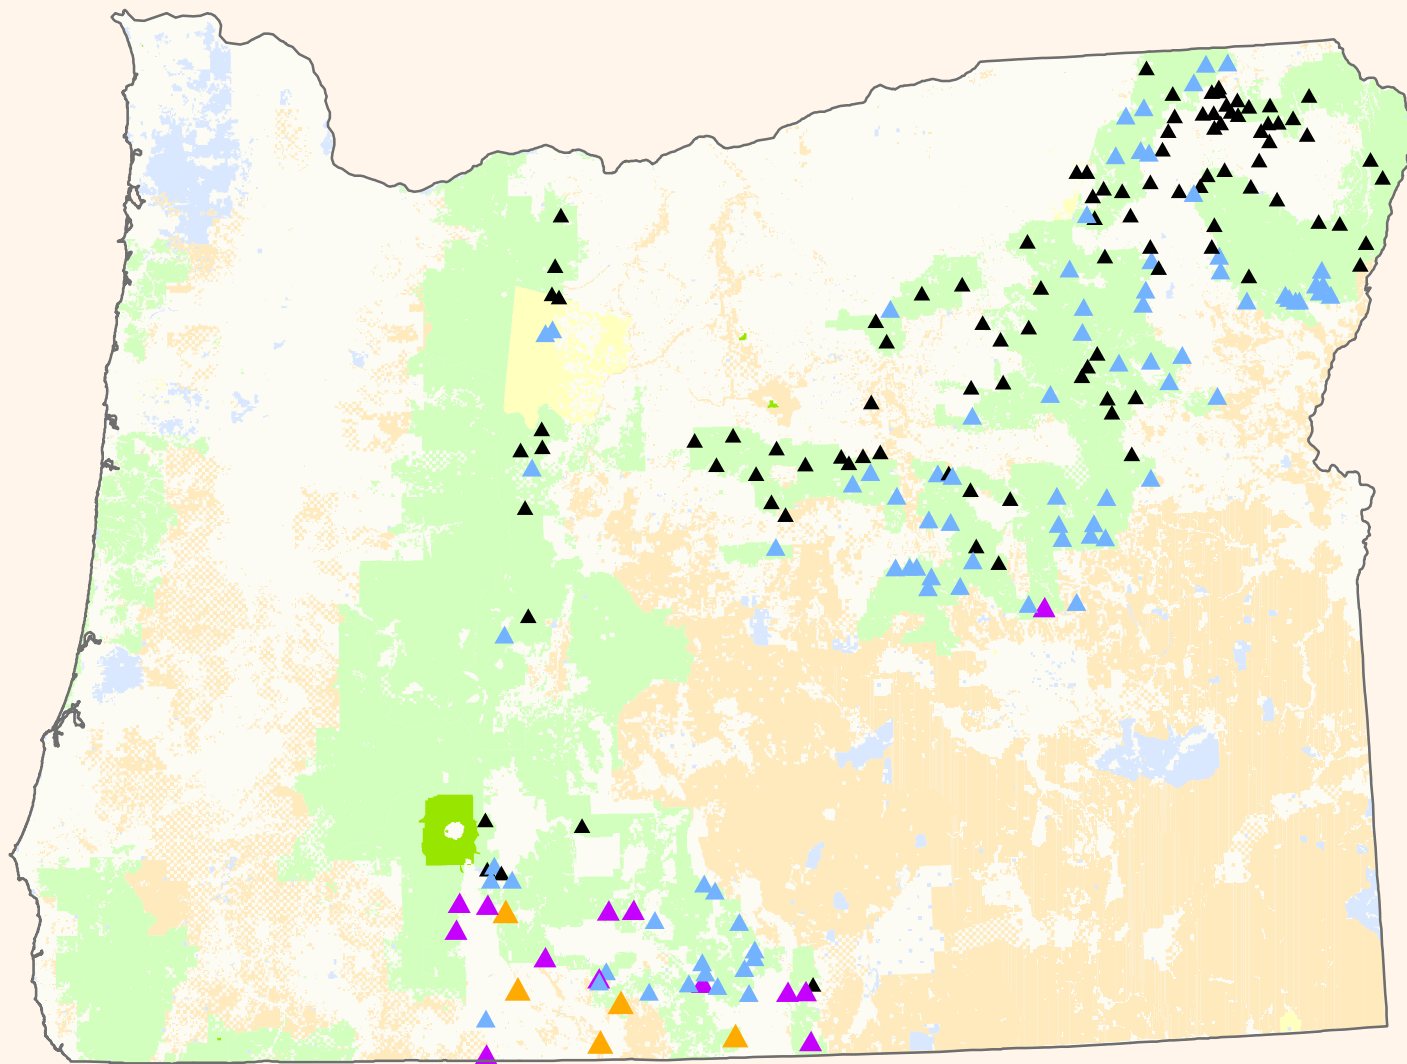

# Douglas-fir Tussock Moth: 2003 Average Trap Catch/Plot in Oregon

## Average # of Moths Caught/Trap/Plot

▲ 0 Moths

▲ 11-25 Moths

▲ 1-10 Moths

▲ 26-40 Moths

US Forest Service

National Park Service

Tribal Land

Bureau of Land Management

Oregon State Land