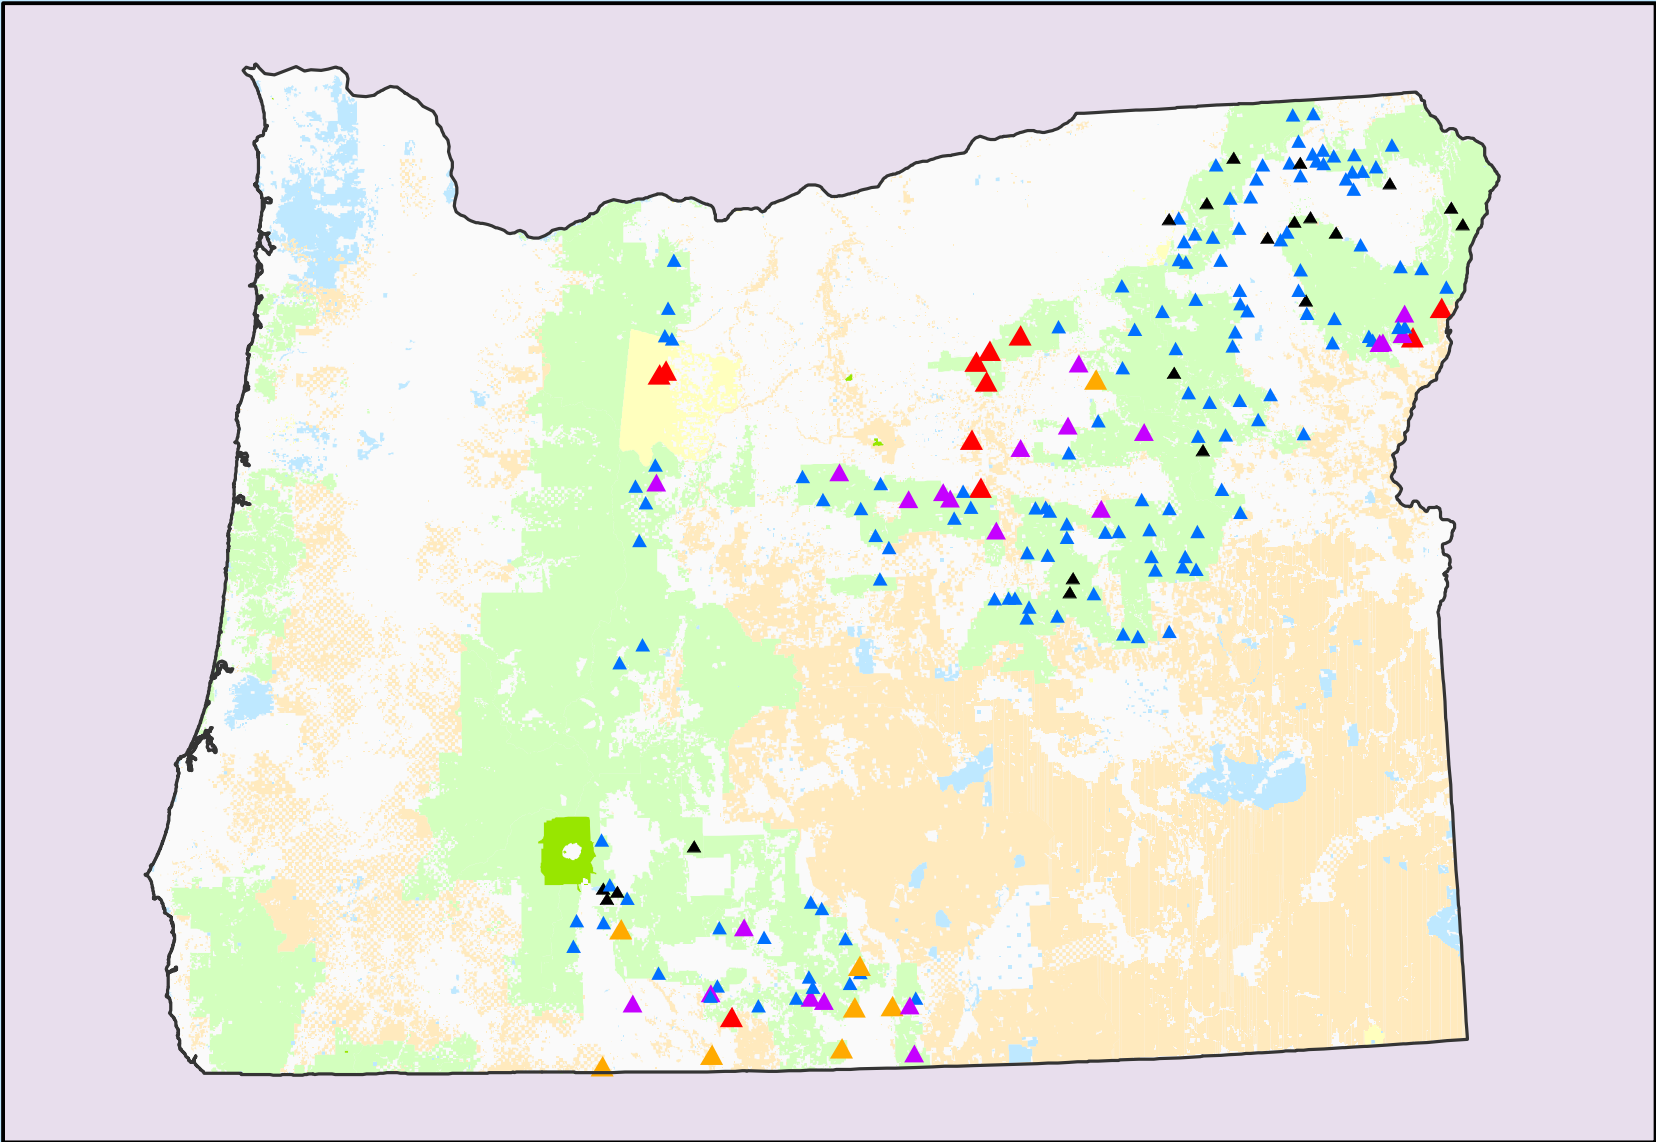

# Douglas-fir Tussock Moth: 2001 Average Trap Catch/Plot in Oregon

## Average # Moths Caught/Trap/Plot

- ▲ 0 Moths
- ▲ 1-10 Moths
- ▲ 11-25 Moths
- ▲ 26-40 Moths
- ▲ 41+ Moths

US Forest Service

Bureau of Land Management

National Park Service

Oregon State Land

Tribal Land