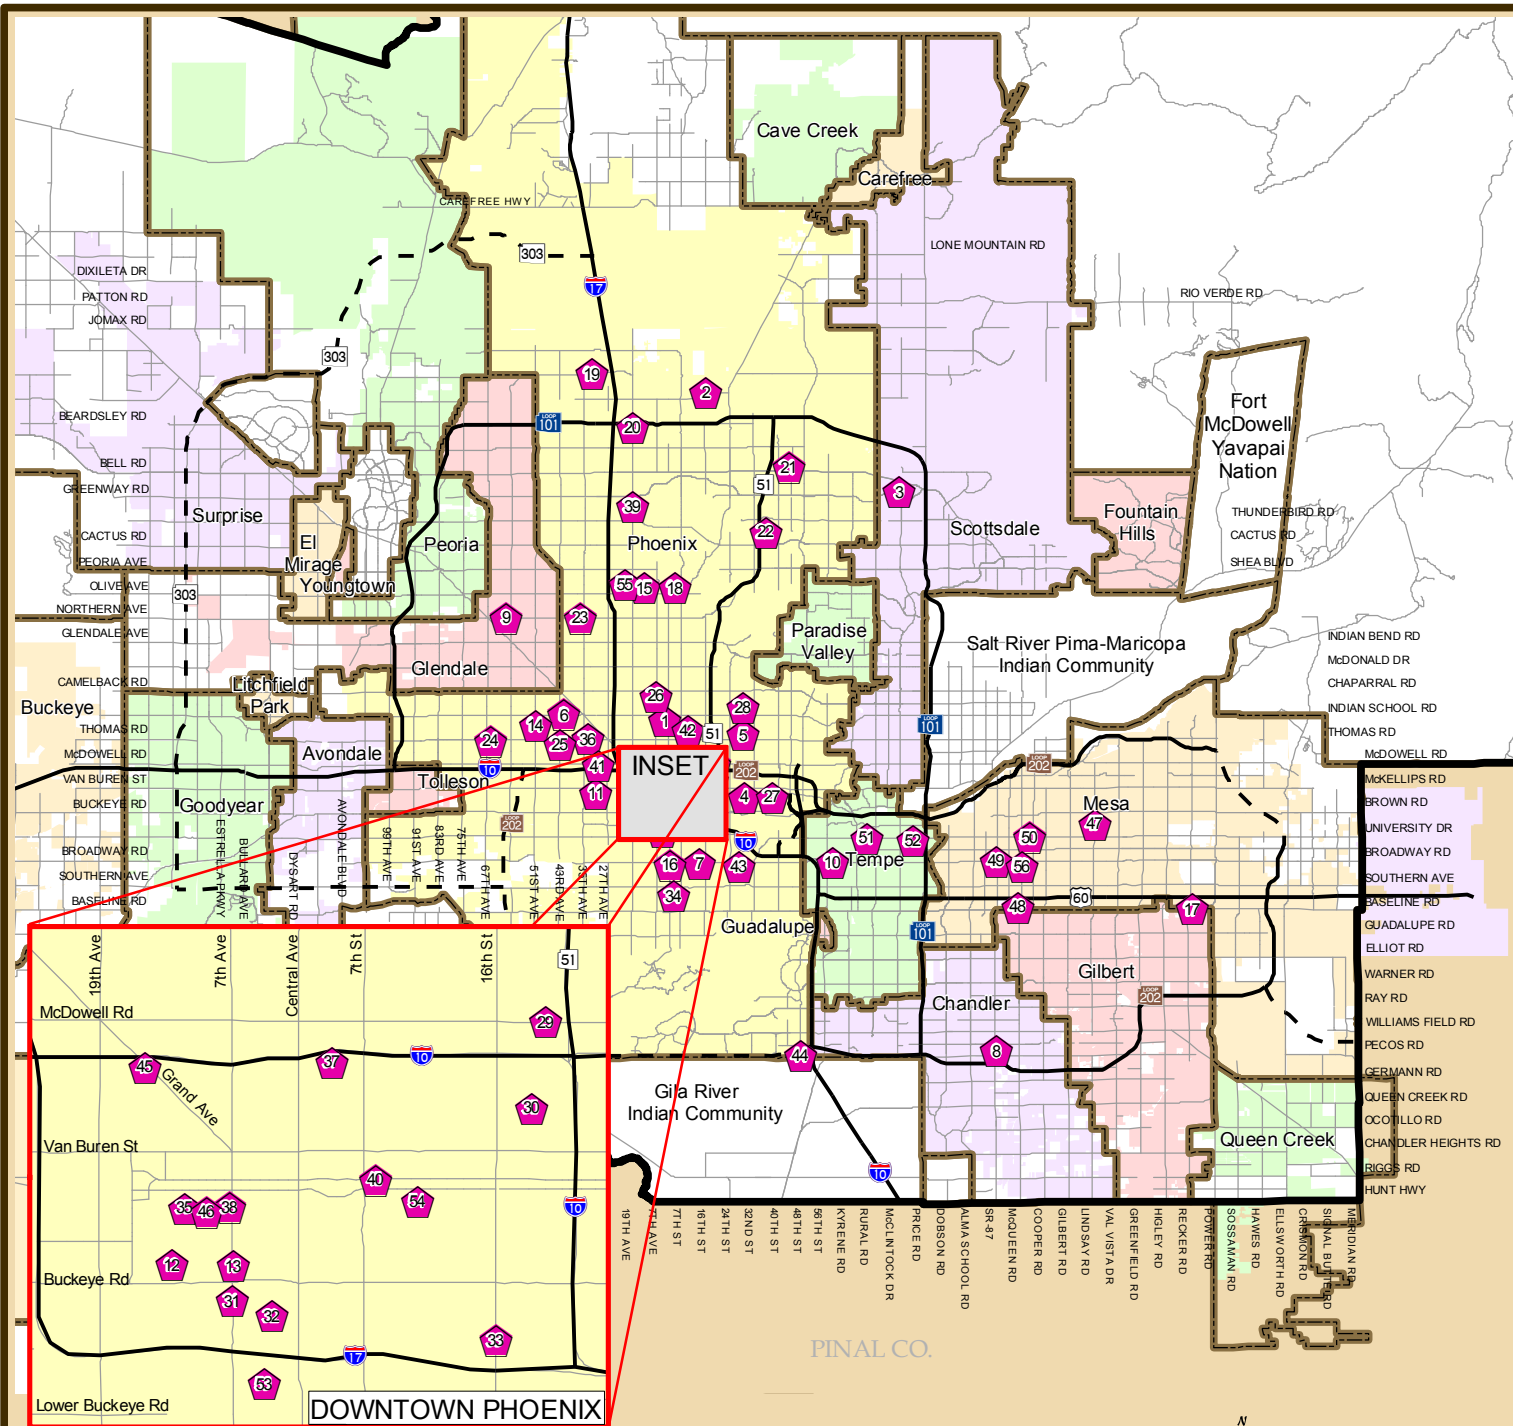

Collection/Donation Sites (Summer 2008)

- Collection/Donation Sites
- **Other Features**
- Municipal Planning Area
- Major Roads
- Freeways/Expressways
- Existing
- Planned

Collection/Donation Site:

A place where people can drop off water or other appropriate donations like light colored tee-shirts, sun block, socks and underwear, hats, and pre-packaged snack items.

Community Information and Referral:

(602) 263-8856

See back for location information