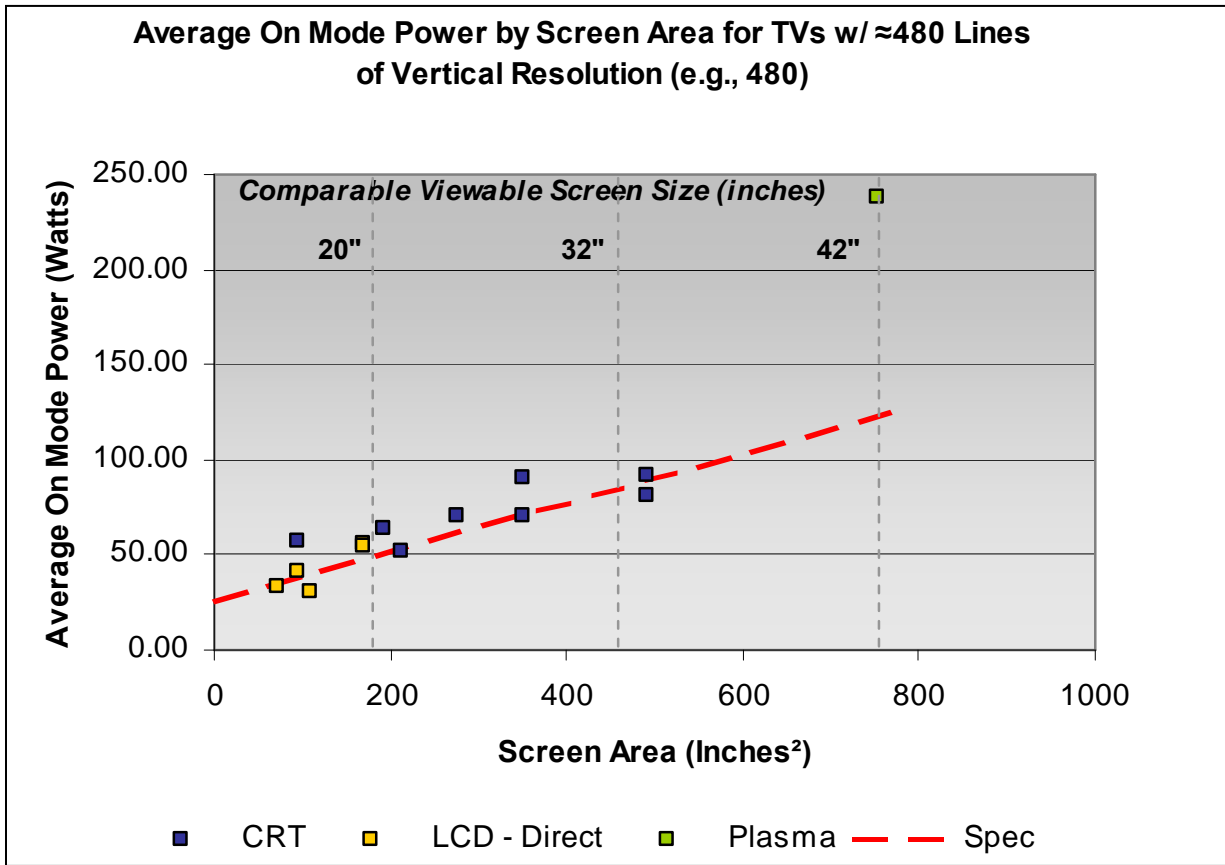

Charts Showing EPA's TV Dataset for the Draft 2 Version 3.0 ENERGY STAR® TV Products Specification

NOTE: The above charts include only one data point per model, i.e., where manufacturers provided data for multiple factory pre-set picture settings, EPA has only included measurements made at the factory default, as shipped, picture setting.