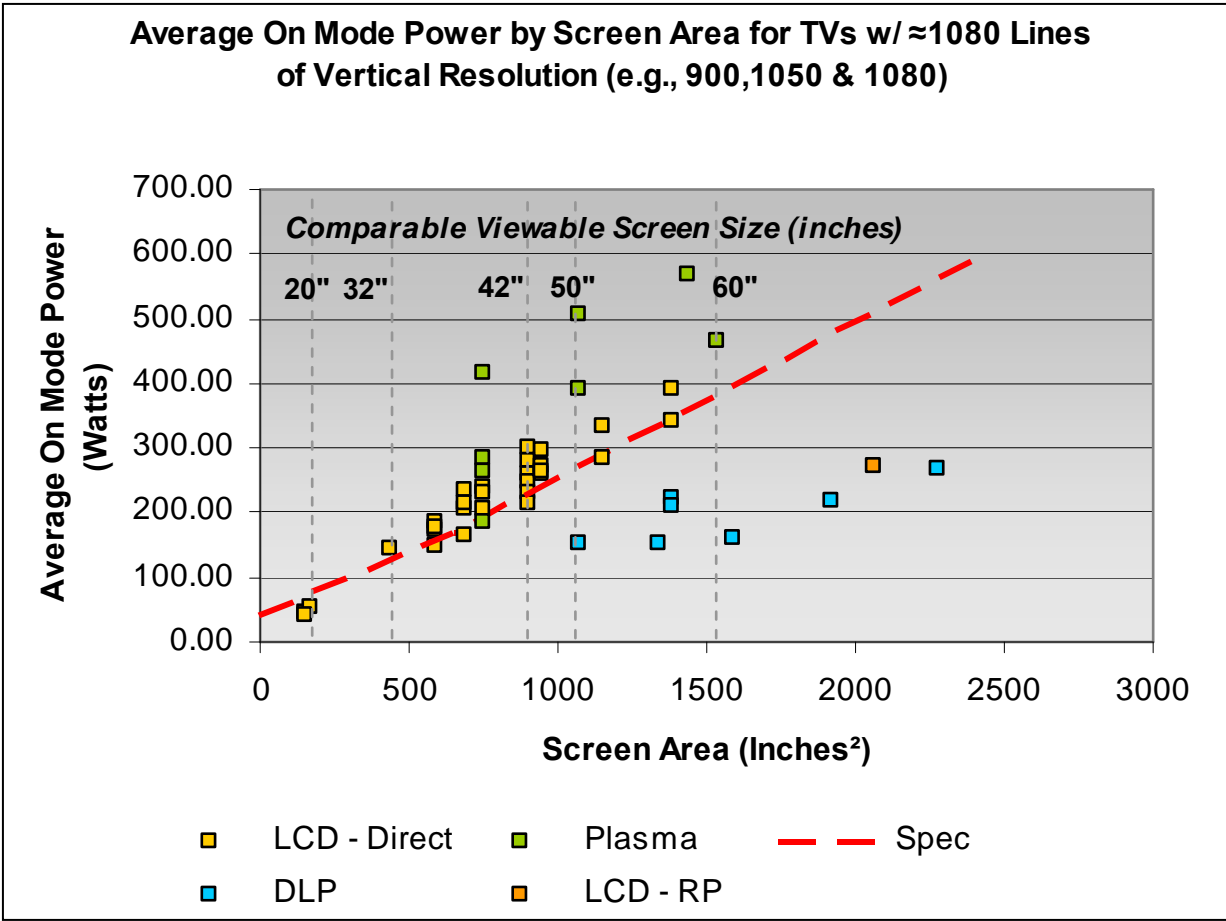

Charts Showing EPA's TV Dataset for the Draft 2 Version 3.0 ENERGY STAR® TV Products Specification

NOTE: The above charts include only one data point per model, i.e., where manufacturers provided data for multiple factory pre-set picture settings, EPA has only included measurements made at the factory default, as shipped, picture setting.