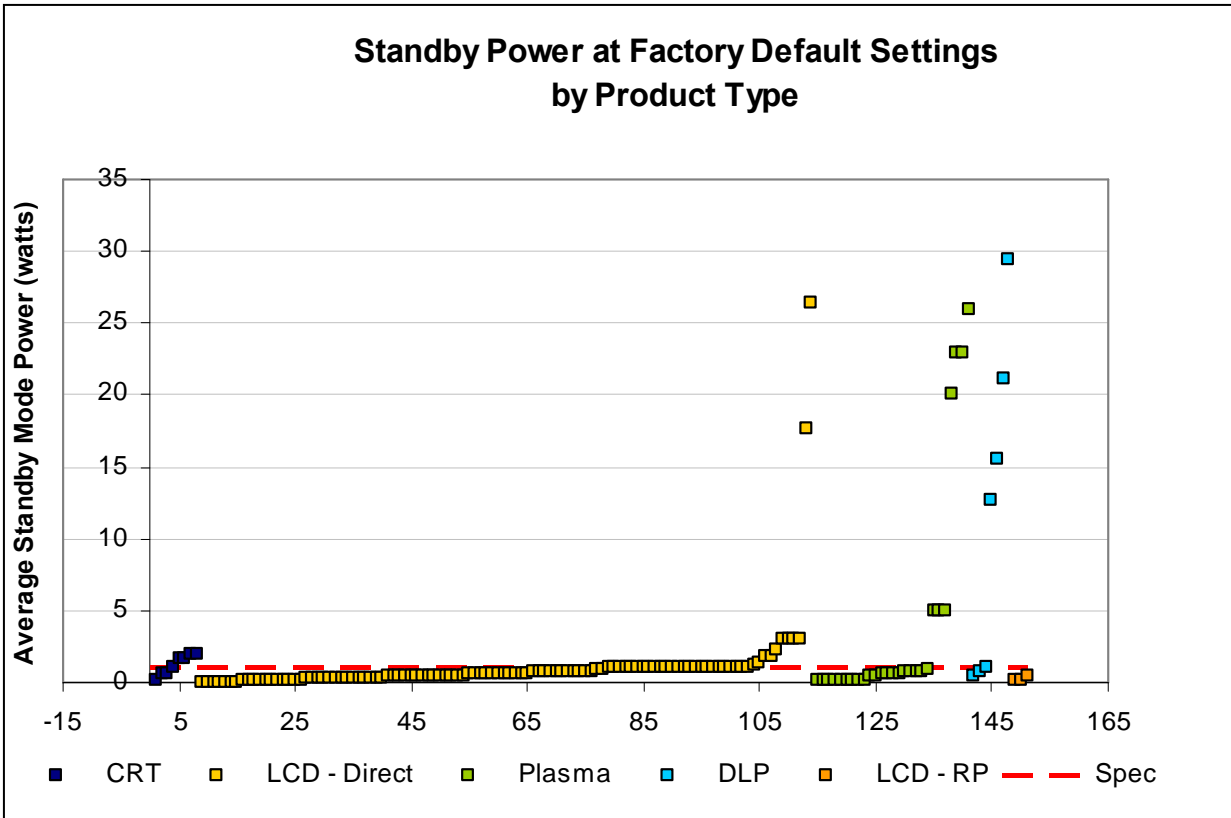

Charts Showing EPA's TV Dataset for the Draft 2 Version 3.0 ENERGY STAR® TV Products Specification

NOTE: The above charts include only one data point per model, i.e., where manufacturers provided data for multiple factory pre-set picture settings, EPA has only included measurements made at the factory default, as shipped, picture setting.