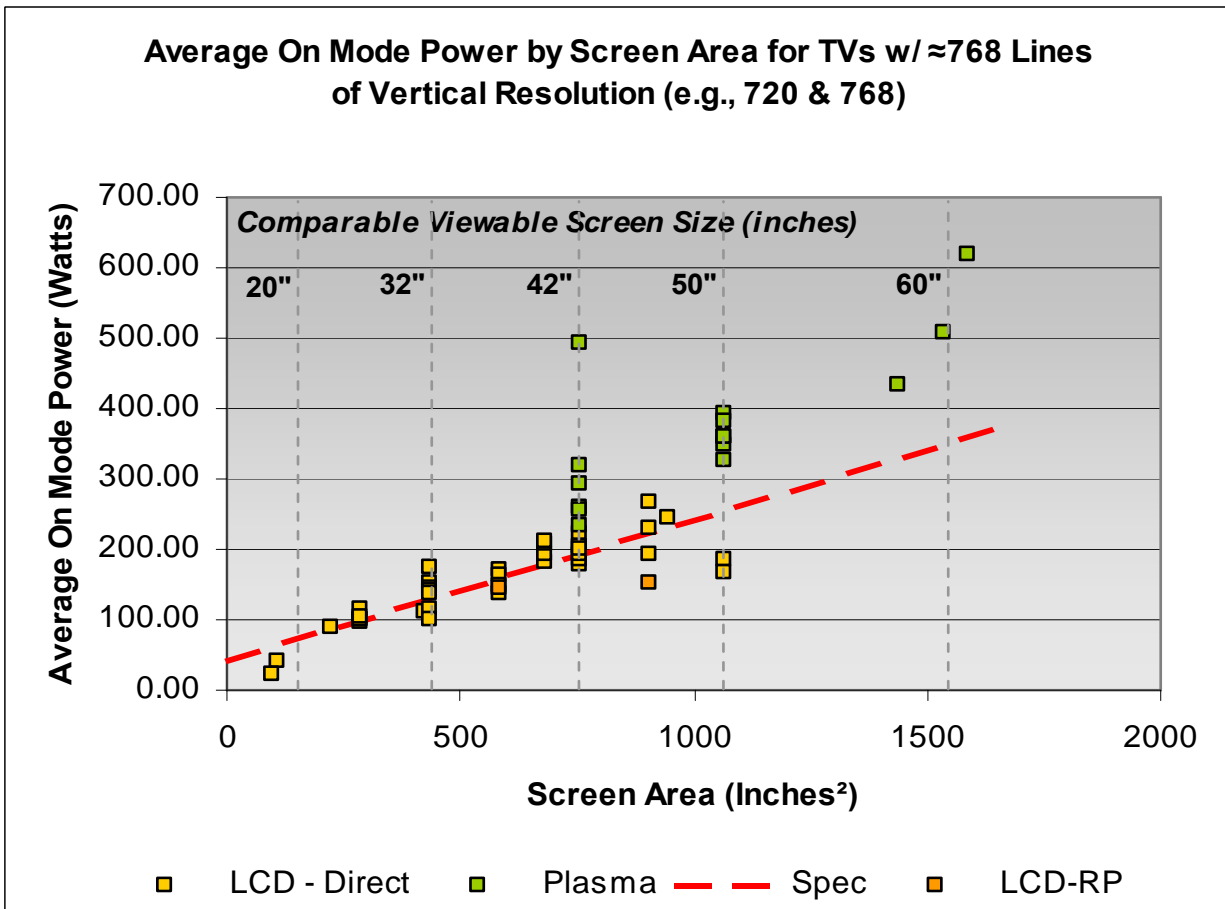

Charts Showing EPA's TV Dataset for the Draft 2 Version 3.0 ENERGY STAR® TV Products Specification

NOTE: The above charts include only one data point per model, i.e., where manufacturers provided data for multiple factory pre-set picture settings, EPA has only included measurements made at the factory default, as shipped, picture setting.