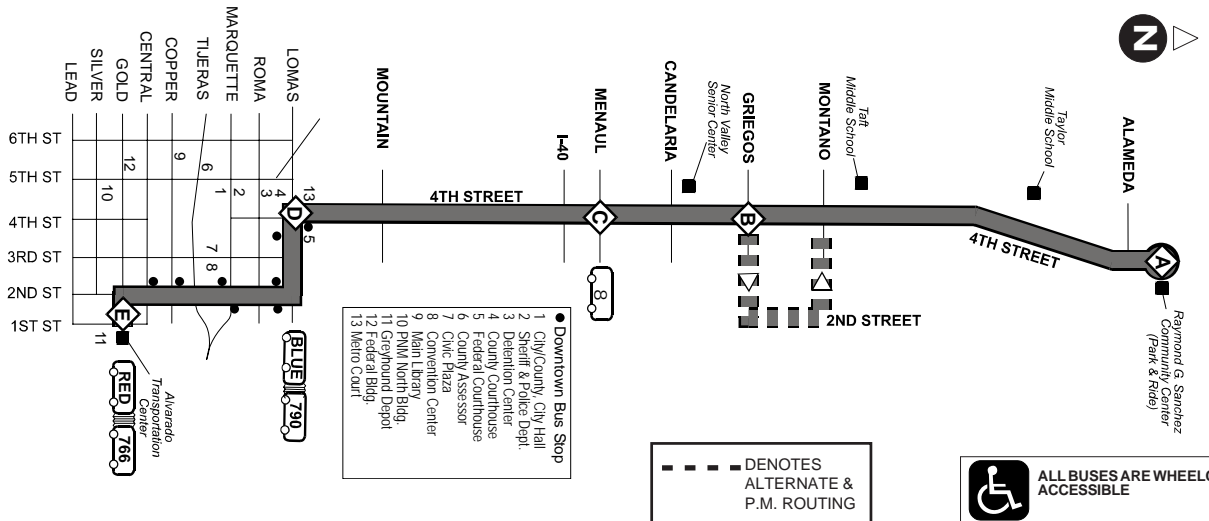

**NOTE:**  
Between 6:00 am - 6:00 pm both inbound and outbound, every other trip travels to and from Alameda Community Center. Please check your trip if you are traveling further north than Montano.

## Route 10 - Saturday Southbound

RAYMOND G & SANCHEZ COMMUNITY CENTER PAR	NORTH 4TH & GRIEGOS	NORTH 4TH & MENAUL	ALVARADO TRANSPORTATION CENTER	NORTH 4TH & LOMAS	TRANSPORTATION CENTER
A	B	C	D	E	
639a	656a	703a	709a	714a	
...	722a	729a	735a	740a	
729a	746a	753a	759a	804a	
...	812a	819a	825a	830a	
820a	837a	843a	849a	854a	
...	901a	907a	913a	918a	
909a	926a	932a	938a	943a	
...	952a	958a	1004a	1009a	
959a	1016a	1022a	1028a	1033a	
...	1041a	1047a	1053a	1058a	
1049a	1106a	1112a	1118a	1123a	
...	1132a	1138a	1144a	1149a	
1139a	1156a	1202p	1208p	1213p	
...	1221p	1227p	1233p	1238p	
1229p	1246p	1252p	1257p	102p	
...	112p	118p	123p	128p	
120p	137p	143p	148p	153p	
...	201p	207p	212p	217p	
209p	226p	232p	237p	242p	
...	252p	258p	303p	308p	
300p	317p	323p	328p	333p	
...	341p	347p	352p	357p	
349p	406p	412p	417p	422p	
...	432p	438p	443p	448p	
440p	457p	503p	508p	513p	
...	521p	527p	532p	537p	
529p	546p	552p	557p	602p	
...	612p	618p	624p	628p	
619p	636p	642p	648p	652p	
...	702p	708p	714p	718p	
...	752p	758p	804p	808p	
...	842p	848p	854p	858p	

## Route 10 - Sunday Southbound

900a	905a	912a	917a
947a	952a	959a	1004a
1034a	1039a	1046a	1051a
1121a	1126a	1133a	1138a
1208p	1213p	1220p	1225p
1255p	100p	107p	112p
142p	147p	154p	159p
229p	234p	241p	246p
316p	321p	328p	333p
403p	408p	415p	420p

## Route 10 - Sunday Northbound

928a	933a	937a	943a
1015a	1020a	1024a	1030a
1102a	1107a	1111a	1117a
1149a	1154a	1158a	1204p
1236p	1241p	1245p	1251p
123p	128p	132p	138p
210p	215p	219p	225p
257p	302p	306p	312p
344p	349p	353p	359p
431p	436p	440p	446p