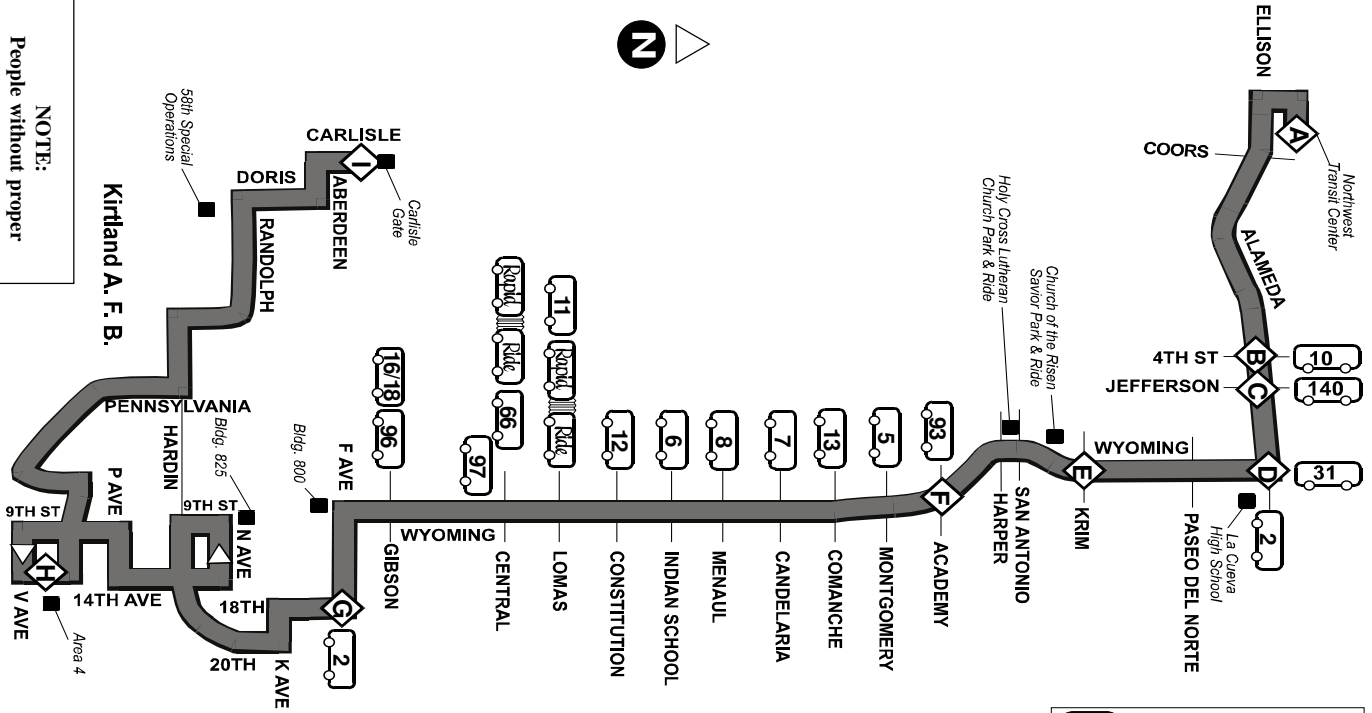

**NOTE:**  
People without proper military clearance and identification may not be allowed to enter Kirtland Air Force Base.

ALL BUSES ARE WHEELCHAIR ACCESSIBLE

## Route 98 - Weekday East / Southbound

	CARLISLE GATE	704a
	AREA 4	735a
	GATE #6	646a
	WYOMING & ACADEMY	622a
	WYOMING & KRIM PARK & RIDE	618a
	WYOMING & ALAMEDA	614a
	ALAMEDA & JEFFERSON	608a
	ALAMEDA & 4TH STREET	604a
	NORTHWEST TRANSFER CENTER	553a
		638a

## Route 98 - Weekday North / Westbound

	NORTHWEST TRANSFER CENTER	526p
	ALAMEDA & 4TH STREET	506p
	ALAMEDA & JEFFERSON	456p
	WYOMING & ALAMEDA	451p
	WYOMING & KRIM PARK & RIDE	448p
	WYOMING & ACADEMY	443p
	GATE #6	418p
	AREA 4	411p
	CARLISLE GATE	357p
		432p

### IMPORTANT:

Due to varying military restrictions, access to Kirtland Air Force Base may be changed at any time. If you are traveling to KAFB via please call 243-RIDE (243-7433) 724-3183 tty for current information.