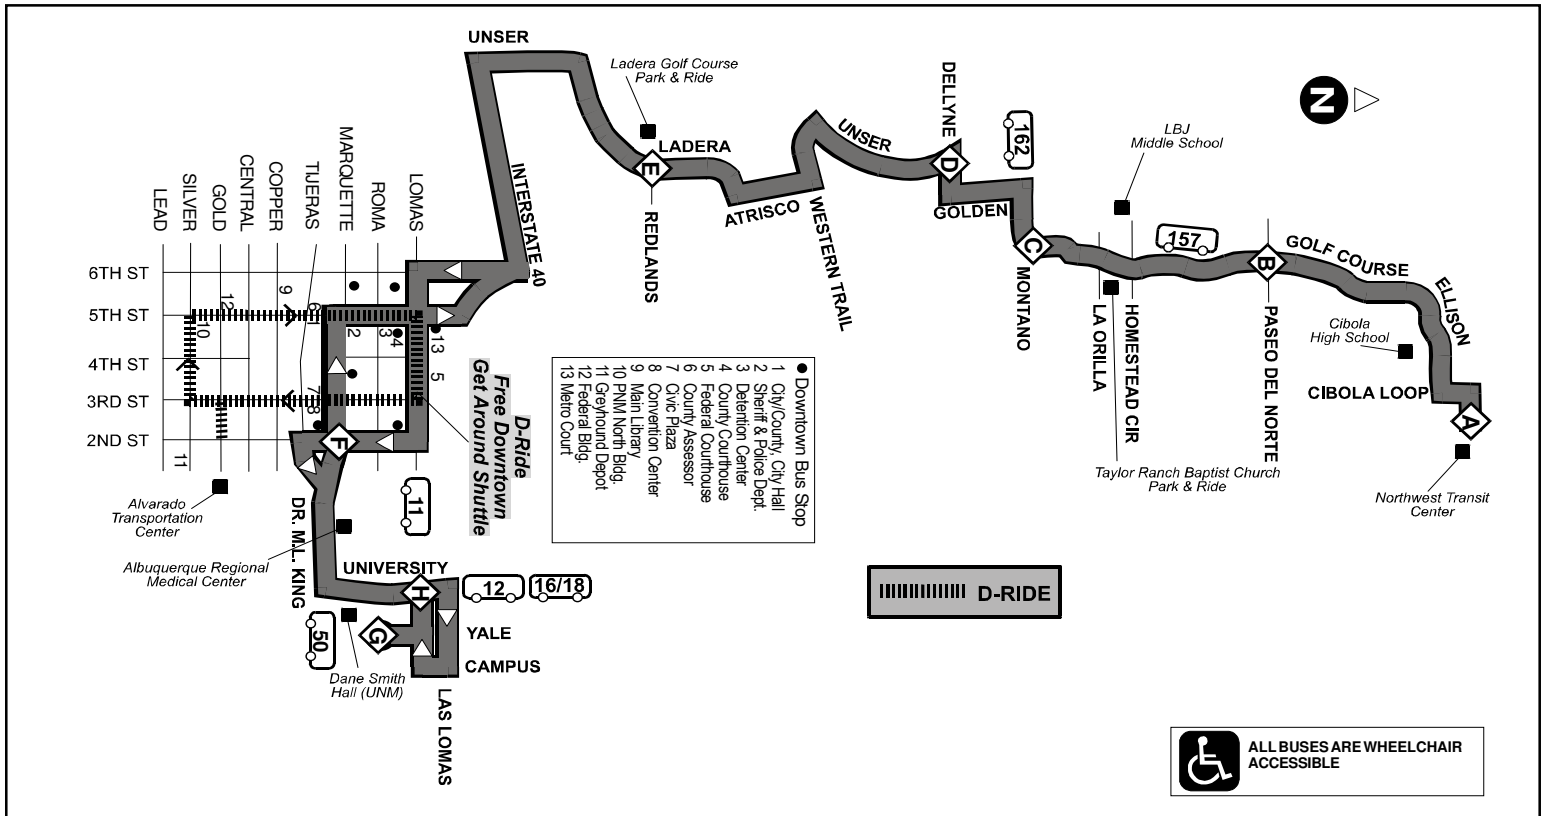

Route 92/Ruta 92-Taylor Ranch Express

Eff. 8/16/2008

Route 92 - Weekday Southbound

NORTHWEST TRANSIT CENTER	GOLF COURSE & PASO DEL NORTE	MONTANO & TAYLOR RANCH	DELLYNE & UNSER	LADERA & REDLANDS	2ND & MARQUETTE	DANE SMITH HALL (UNM)
A	B	C	D	E	F	G
615a	623a	631a	635a	641a	653a	703a
642a	650a	658a	702a	708a	728a	738a

Route 92 - Weekday Northbound

UNIVERSITY & LOMAS	DANE SMITH HALL (UNM)	2ND & MARQUETTE	LADERA & REDLANDS	DELLYNE & UNSER	MONTANO & TAYLOR RANCH	GOLF COURSE & PASO DEL NORTE	NORTHWEST TRANSIT CENTER
H	G	F	E	D	C	B	A
433p	436p	446p	458p	502p	507p	513p	521p
503p	506p	516p	528p	532p	537p	543p	551p