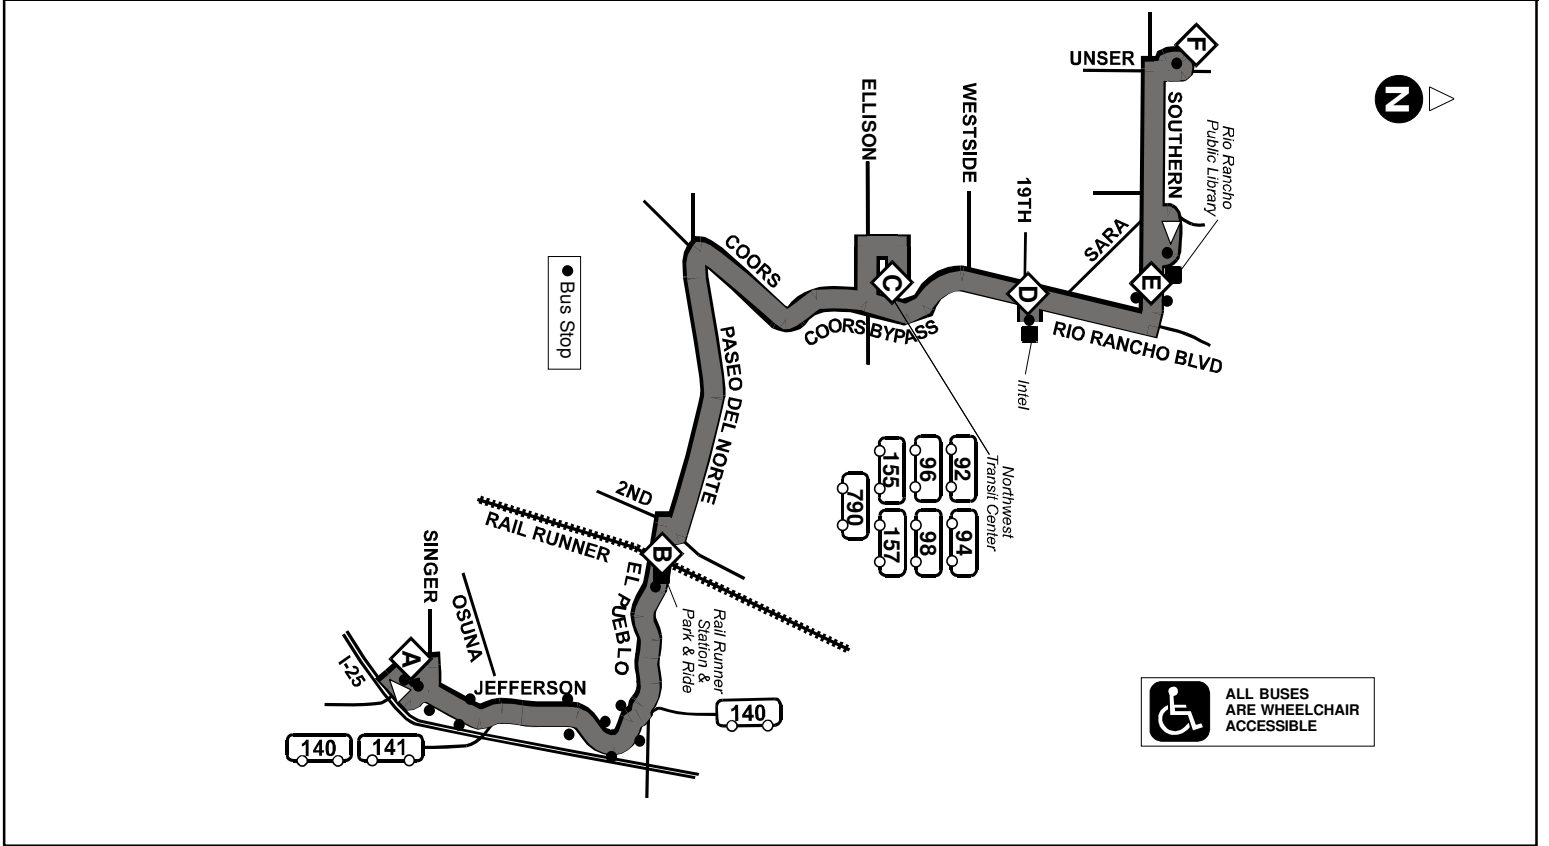

Route 151/Ruta 151

Rio Rancho-Albuquerque/Rail Runner Connection

Effective 8/16/2008

Route 151- Weekday North / Westbound

Route 151- Weekday East / Southbound

EL PUEBLO STATION (B)	CENTURY RIO 24 THEATER (A)	DEPARTURE EL PUEBLO STATION (B)	ARRIVAL	NORTHWEST TRANSIT CENTER (C)	INTEL (D)	RIO RANCHO CITY HALL (E)	SOUTHERN & UNSER (F)
.....	600a	614a	620a	634a	642a	648a
.....	622a	636a	642a	656a	704a	710a	718a
.....	705a	719a	725a	739a	747a	753a
.....	727a	741a	747a	801a	809a	815a
.....	815a	829a	835a	849a	857a	903a
.....	1117a	1131a	1137a	1151a	1159a	1205p
.....	1200p	1214p	1220p	1234p	1242p	1248p
.....	350p	404p	416p	422p	439p	447p	454p
.....	435p	449p	501p	510p	530p	538p	545p
.....	505p	524p	537p	557p	605p	611p	619p
.....	600p	614p	620p	634p	642p	648p
.....	622p	636p	642p	656p	704p	710p
.....	705p	719p	725p	739p	747p	753p

SOUTHERN & UNSER (F)	RIO RANCHO CITY HALL (E)	INTEL (D)	NORTHWEST TRANSIT CENTER (C)	ARRIVAL	DEPARTURE EL PUEBLO STATION (B)	CENTURY RIO 24 THEATER (A)
529a	538a	546a	552a	608a	620a	634a
.....	606a	614a	620a	636a	642a	656a
628a	637a	645a	651a	710a	725a	739a
.....	657a	706a	713a	735a	747a	801a
736a	745a	754a	801a	823a	835a	849a
.....	1055a	1103a	1109a	1125a	1137a	1151a
.....	1138a	1146a	1152a	1208p	1220p	1234p
.....	340p	348p	354p	410p
.....	424p	432p	439p	457p	510p	524p
.....	451p	500p	507p	525p	537p	551p
527p	536p	545p	552p	609p	620p	634p
.....	600p	608p	614p	630p	642p	656p
634p	643p	651p	657p	713p	725p	739p

For service to the 4:22p and 5:09p trains, use the southbound trips leaving the station at 3:50p and 4:35p and returning to the station at 4:16p and 5:01p respectively by a different route. Be sure to catch the bus at a southbound stop.