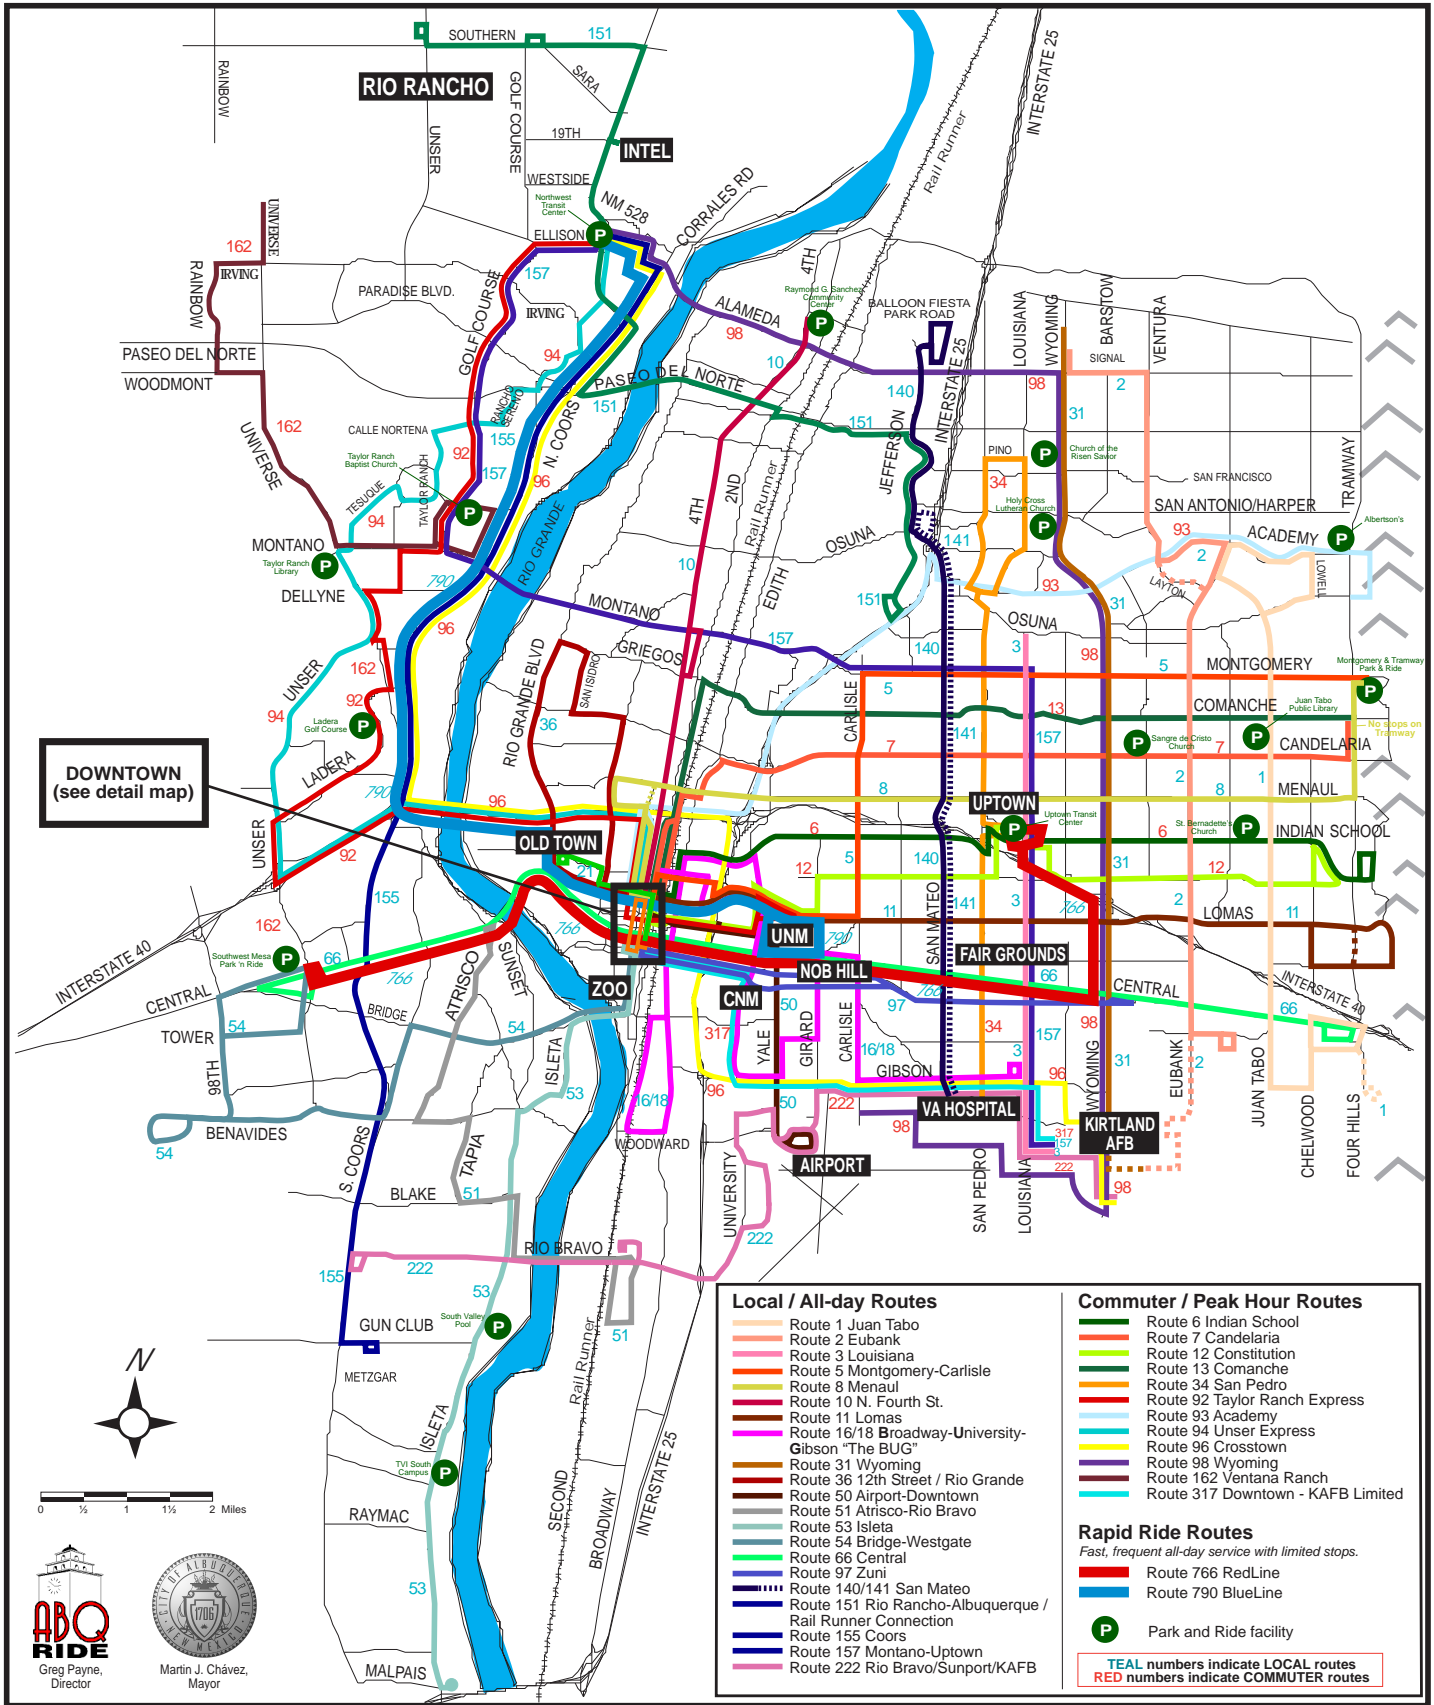

# ABQ Ride System Map

Effective  
August 16, 2008

For trip planning assistance call 243-RIDE (-7433)  
(724-3183 TTY) or visit [www.cabq.gov/abqride](http://www.cabq.gov/abqride)