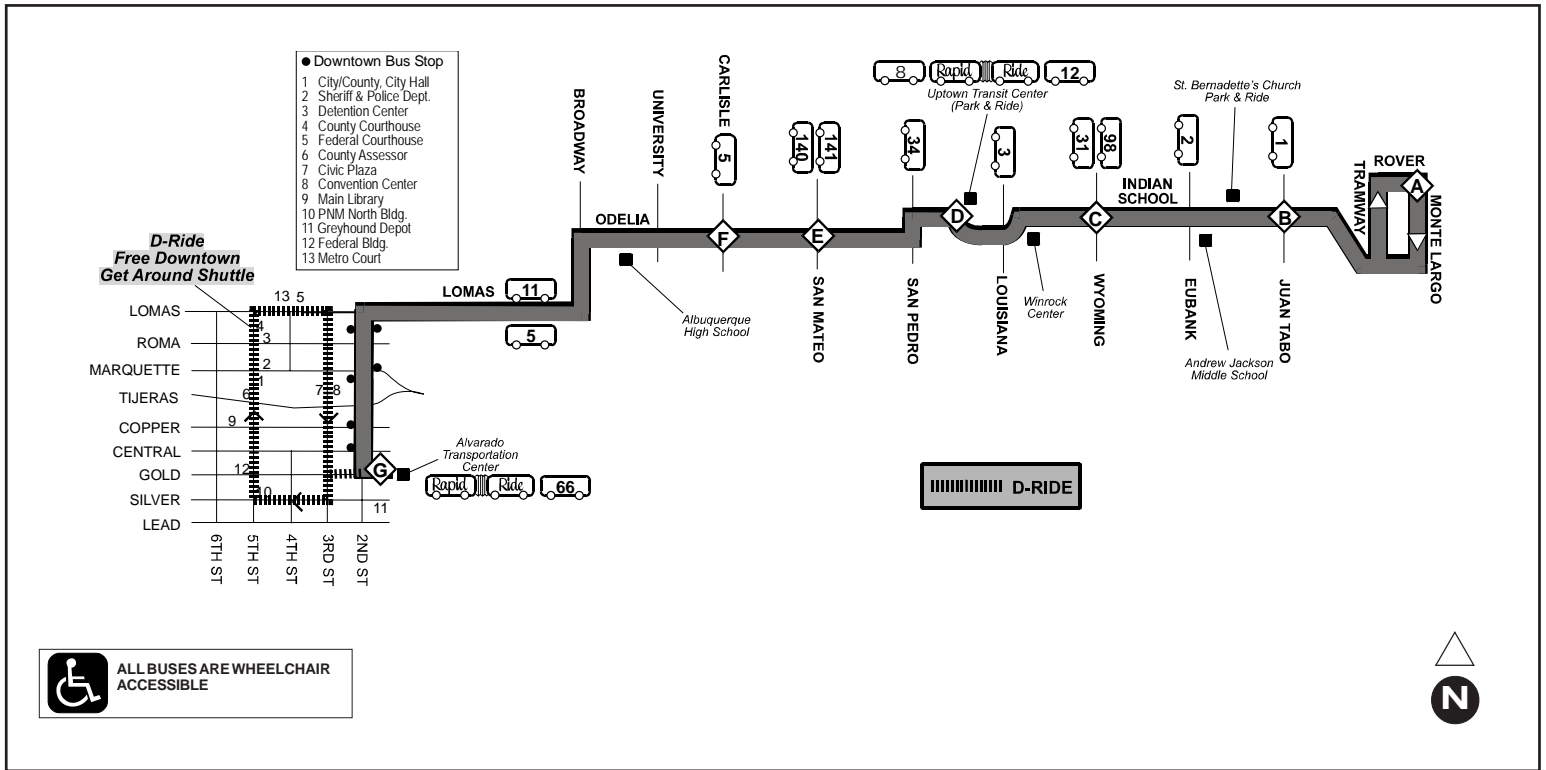

Route 6 / Ruta 6 - Indian School Rd. Effective 3/15/2008

Route 6 - Weekday Westbound

MONTE LARGO & ROVER	A					
INDIAN SCHOOL & JUAN TABO	B					
INDIAN SCHOOL & WYOMING	C					
UPTOWN TRANSIT CENTER	D					
INDIAN SCHOOL & SAN MATEO	E					
INDIAN SCHOOL & CARLISLE	F					
ALVARADO TRANSPORTATION CENTER	G					
608a	614a	622a	626a	633a	637a	648a
708a	714a	722a	726a	733a	737a	748a

Route 6 - Weekday Eastbound

MONTE LARGO & ROVER	A					
INDIAN SCHOOL & JUAN TABO	B					
INDIAN SCHOOL & WYOMING	C					
UPTOWN TRANSIT CENTER	D					
INDIAN SCHOOL & SAN MATEO	E					
INDIAN SCHOOL & CARLISLE	F					
ALVARADO TRANSPORTATION CENTER	G					
454p	503p	507p	514p	518p	526p	533p
526p	535p	539p	546p	550p	558p	605p