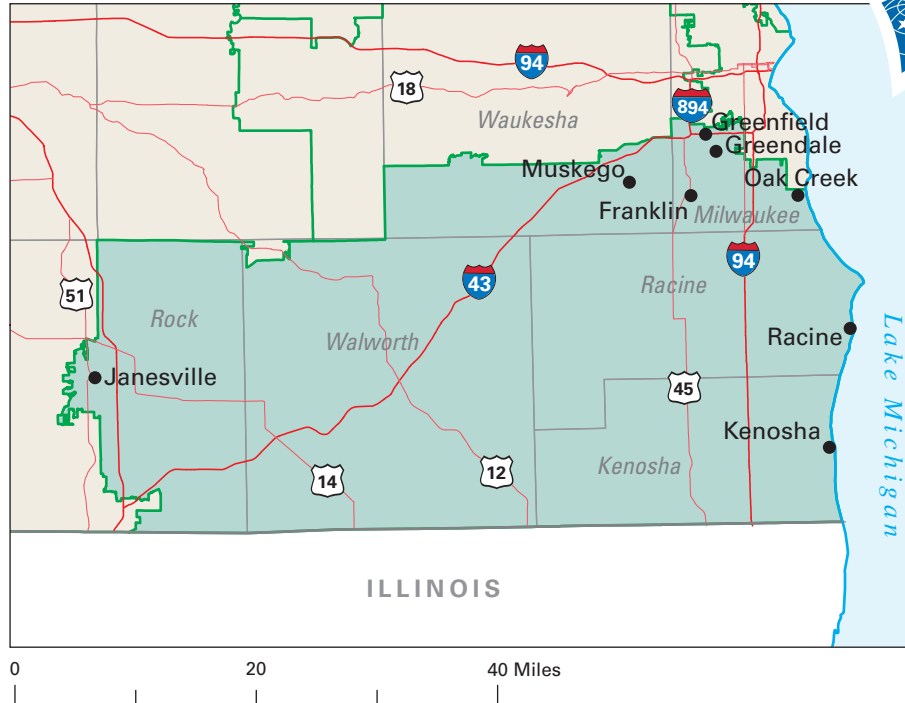

Congressional District 1

nationalatlas.gov

1 Congressional District

Racine County

Wisconsin (8 Districts)