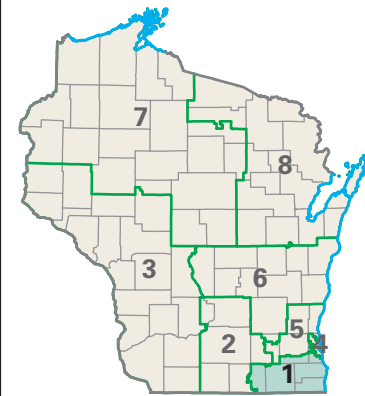

Congressional District 1

nationalatlas.gov

1 Congressional District

Racine County

Wisconsin (8 Districts)