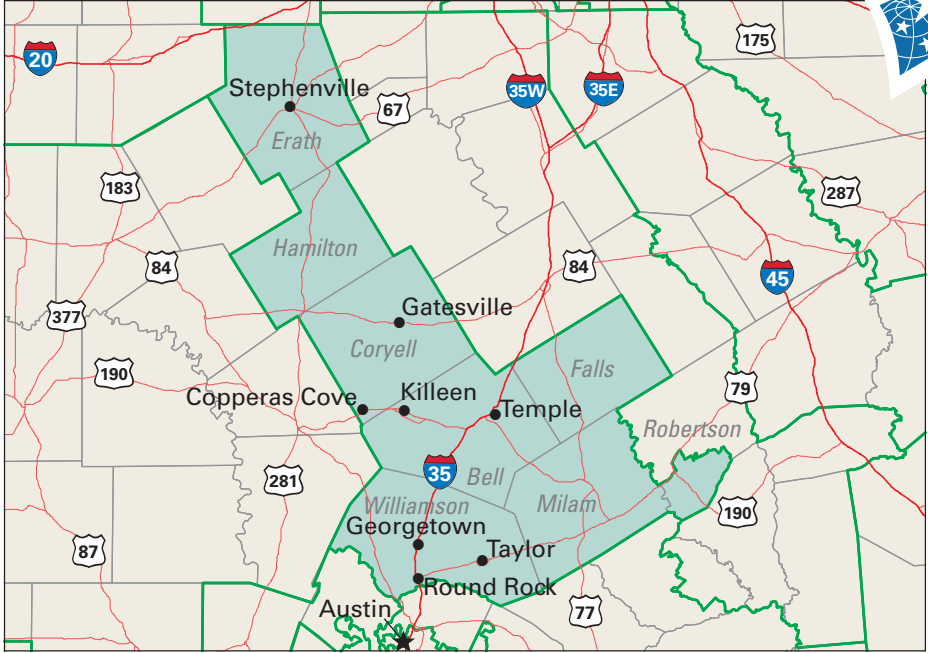

# Congressional District 31

**31** Congressional District  
*Bell* County

Texas (32 Districts)