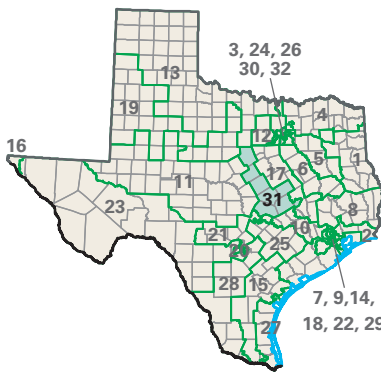

# Congressional District 31

**31** Congressional District  
*Bell* County

Texas (32 Districts)