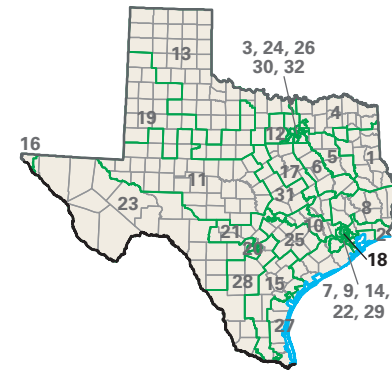

Congressional District 18

nationalatlas.gov™

18 Congressional District
Harris County

Texas (32 Districts)