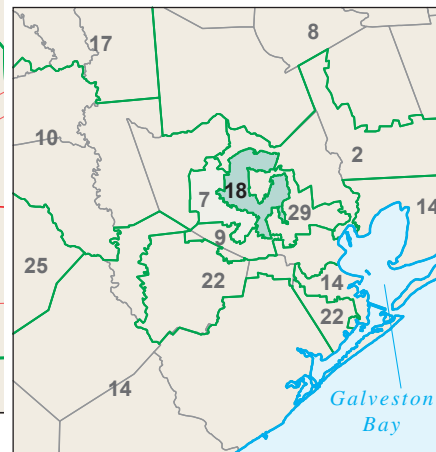

Congressional District 18

nationalatlas.gov™

18 Congressional District
Harris County

Texas (32 Districts)