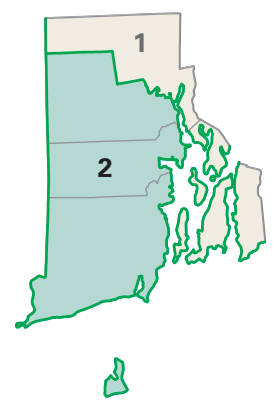

Congressional District 2

2 Congressional District
Providence County

Rhode Island (2 Districts)