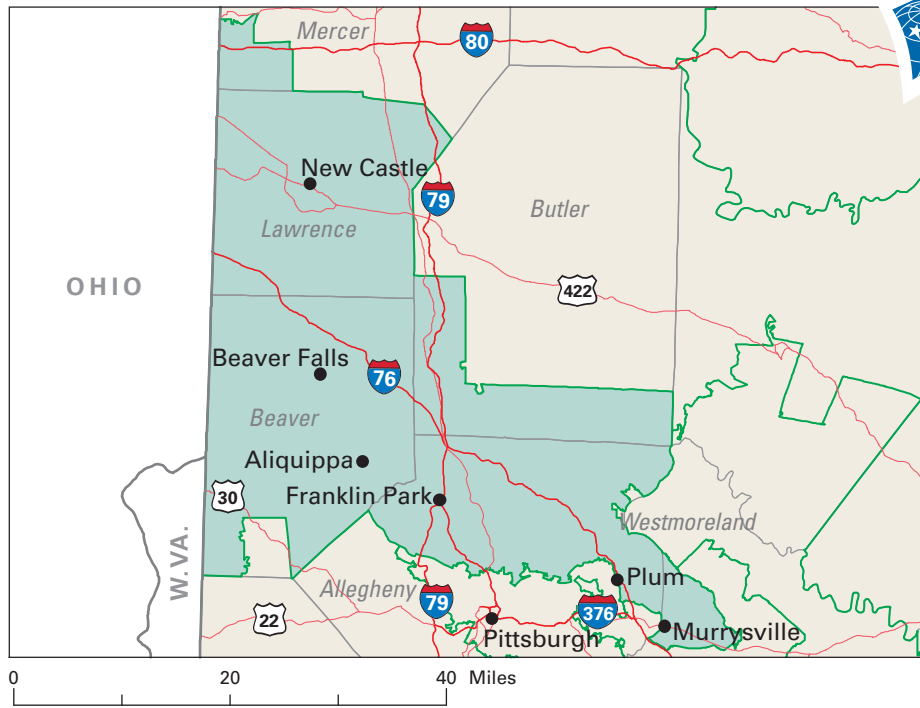

Congressional District 4

- 4 Congressional District
- Beaver County

Pennsylvania (19 Districts)