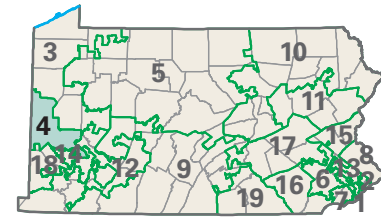

Congressional District 4

- 4 Congressional District
- Beaver County

Pennsylvania (19 Districts)